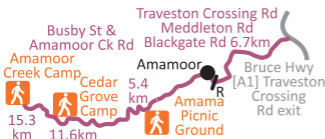

# Cedar Grove Forest Recreation Area Amamoor State Forest

Cedar Grove Camping Area  
Amamoor Creek Rd  
Amamoor Creek 4570  
Gympie Region  
-26.3664,152.5887

m 100 200 300 400 500  
Scale 1:15,000 (1cm = 150m)

**MARK'S  
MAPS'17**