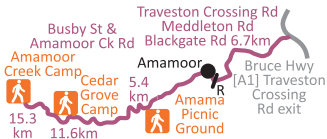

Amamoor Creek

for a future edition of

Family Bushwalks in South East Queensland

www.familybushwalks.com.au

Draft subject to groundtruthing and approval

map created by
Mark Roberts
www.markroberts.id.au
mark@markroberts.id.au
0404 50 99 24
2017/01/16

**MARK'S
MAPS'17**