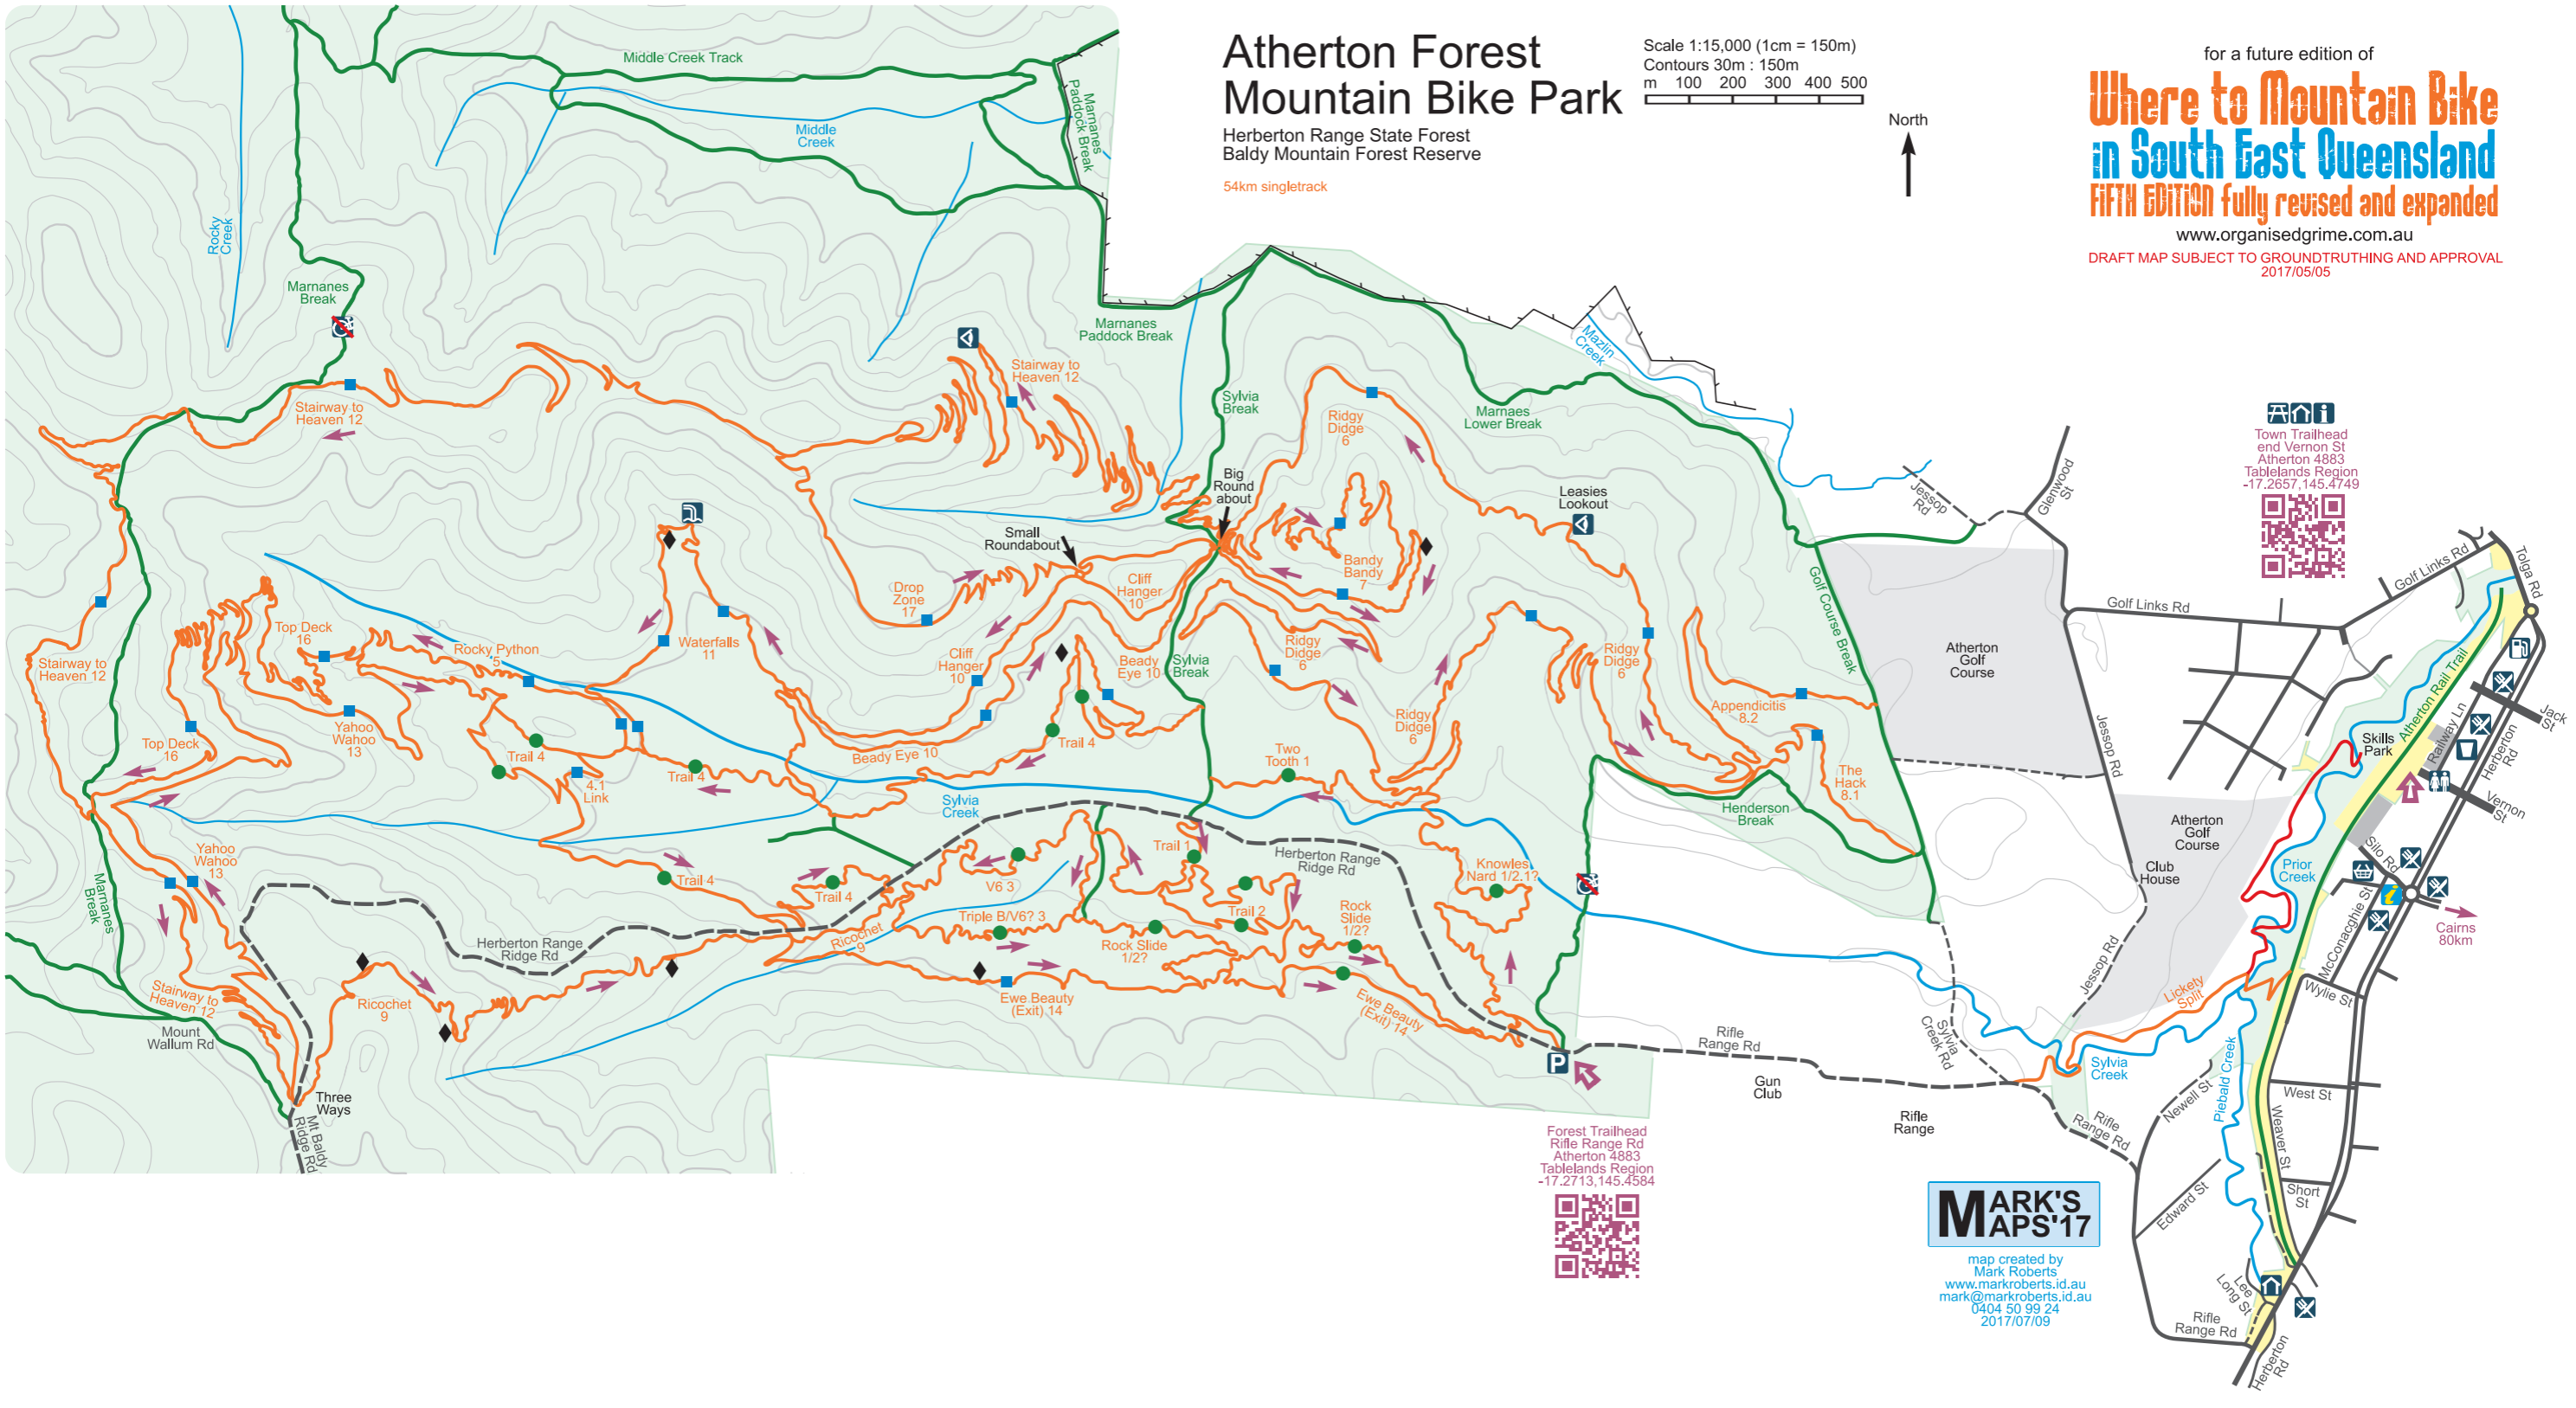

Atherton Forest Mountain Bike Park

Herberton Range State Forest
Baldy Mountain Forest Reserve

54km singletrack

Scale 1:15,000 (1cm = 150m)
Contours 30m : 150m
m 100 200 300 400 500

for a future edition of
**Where to Mountain Bike
in South East Queensland**
FIFTH EDITION fully revised and expanded

www.organisedgrime.com.au

DRAFT MAP SUBJECT TO GROUNDTRUTHING AND APPROVAL
2017/05/05

Town Trailhead
end Vernon St
Atherton 4883
Tablelands Region
-17.2657, 145.4749

Forest Trailhead
Rifle Range Rd
Atherton 4883
Tablelands Region
-17.2713, 145.4584

**MARK'S
MAPS'17**

map created by
Mark Roberts
www.markroberts.id.au
mark@markroberts.id.au
0404 50 99 24
2017/07/09