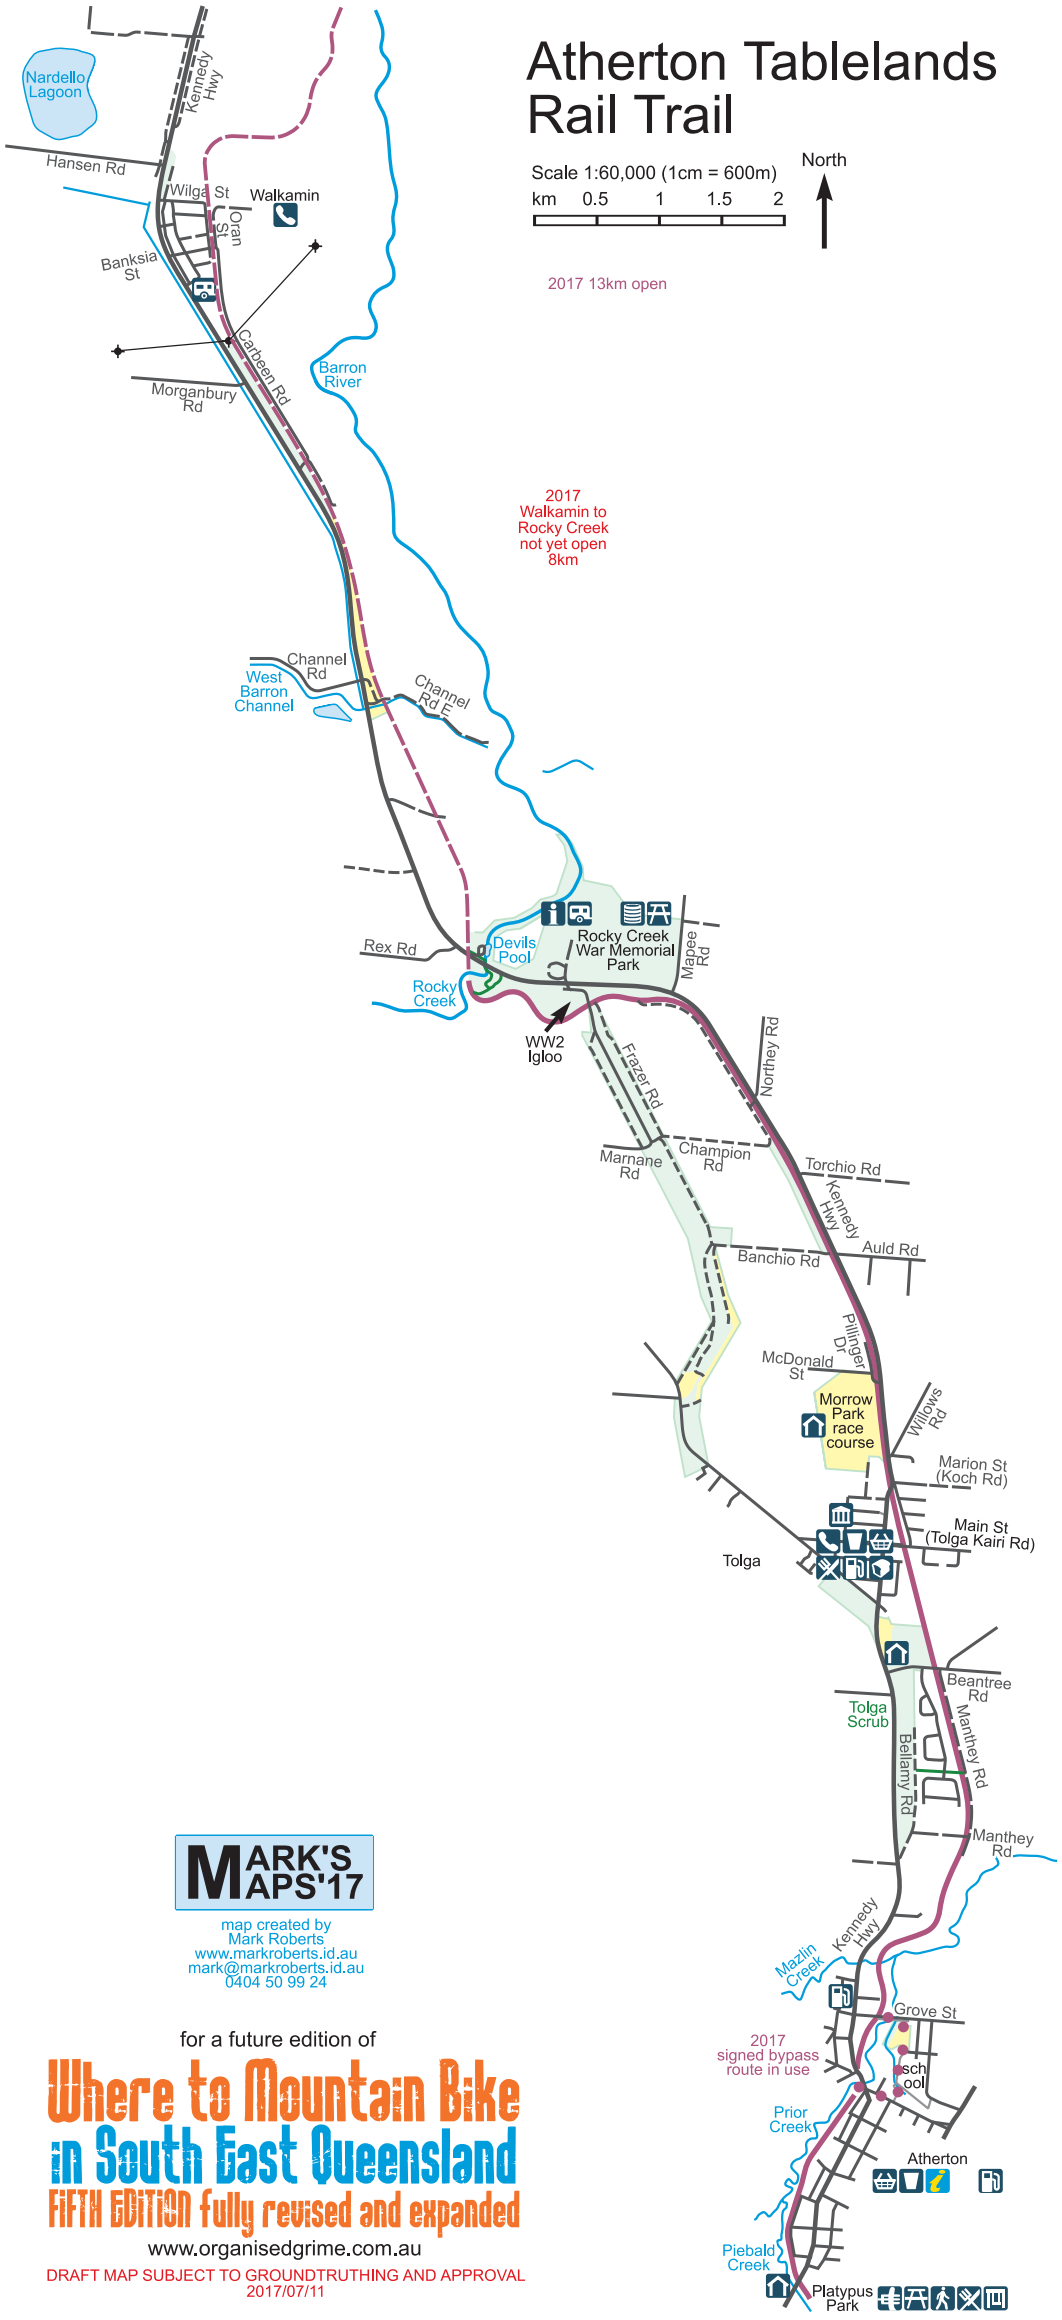

Atherton Tablelands Rail Trail

Scale 1:60,000 (1cm = 600m)

km 0.5 1 1.5 2

North

2017 13km open

2017
Walkamin to
Rocky Creek
not yet open
8km

**MARK'S
MAPS'17**

map created by
Mark Roberts
www.markroberts.id.au
mark@markroberts.id.au
0404 50 99 24

for a future edition of

**Where to Mountain Bike
in South East Queensland**
FIFTH EDITION fully revised and expanded

www.organisedgrime.com.au

DRAFT MAP SUBJECT TO GROUNDTRUTHING AND APPROVAL

2017/07/11