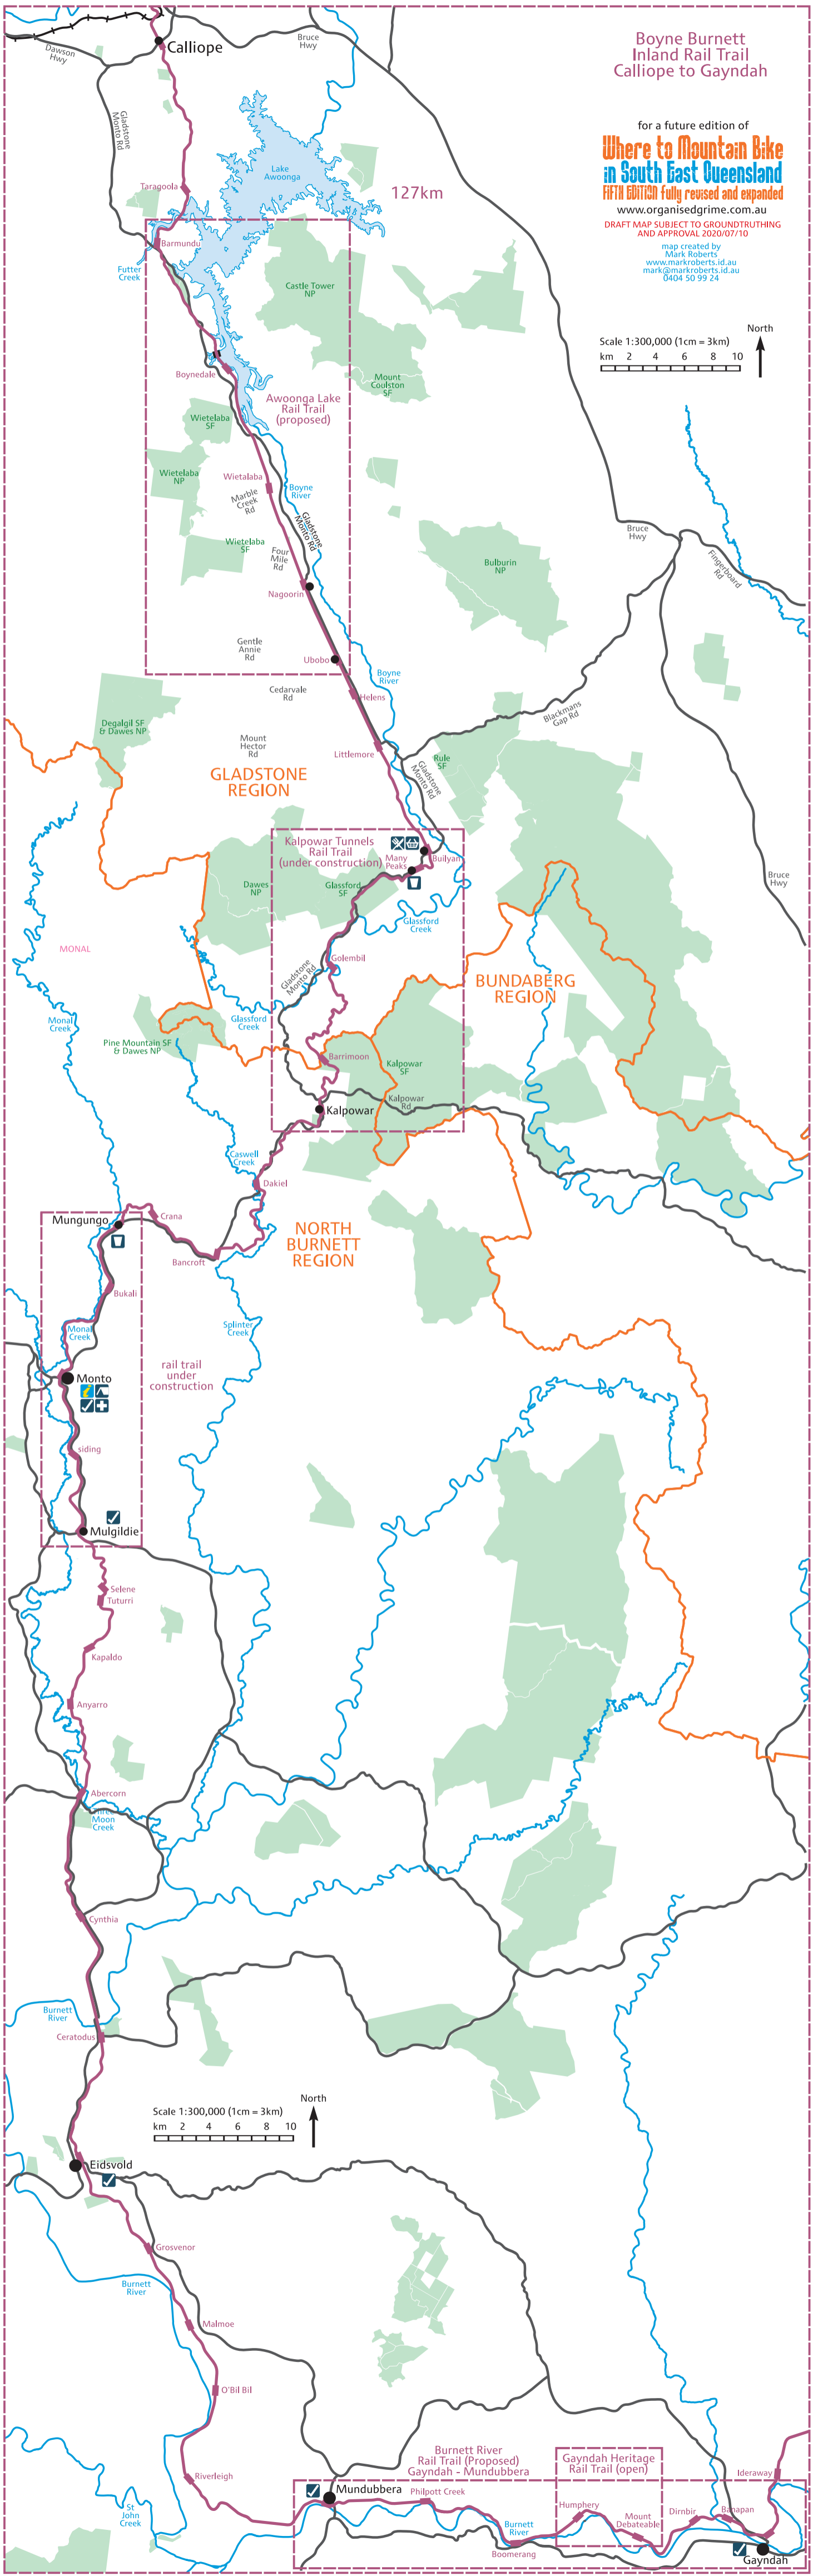

Boyne Burnett Inland Rail Trail Calliope to Gayndah

for a future edition of
**Where to Mountain Bike
 in South East Queensland**
 FIFTH EDITION fully revised and expanded
www.organisedgrime.com.au

DRAFT MAP SUBJECT TO GROUNDTRUTHING
 AND APPROVAL 2020/07/10

map created by
 Mark Roberts
www.markroberts.id.au
 mark@markroberts.id.au
 0404 50 99 24

Scale 1:300,000 (1cm = 3km)
 km 2 4 6 8 10

127km

GLADSTONE REGION

BUNDABERG REGION

NORTH BURNETT REGION

Scale 1:300,000 (1cm = 3km)
 km 2 4 6 8 10

Burnett River Rail Trail (Proposed)
 Gayndah - Mundubbera

Gayndah Heritage
 Rail Trail (open)