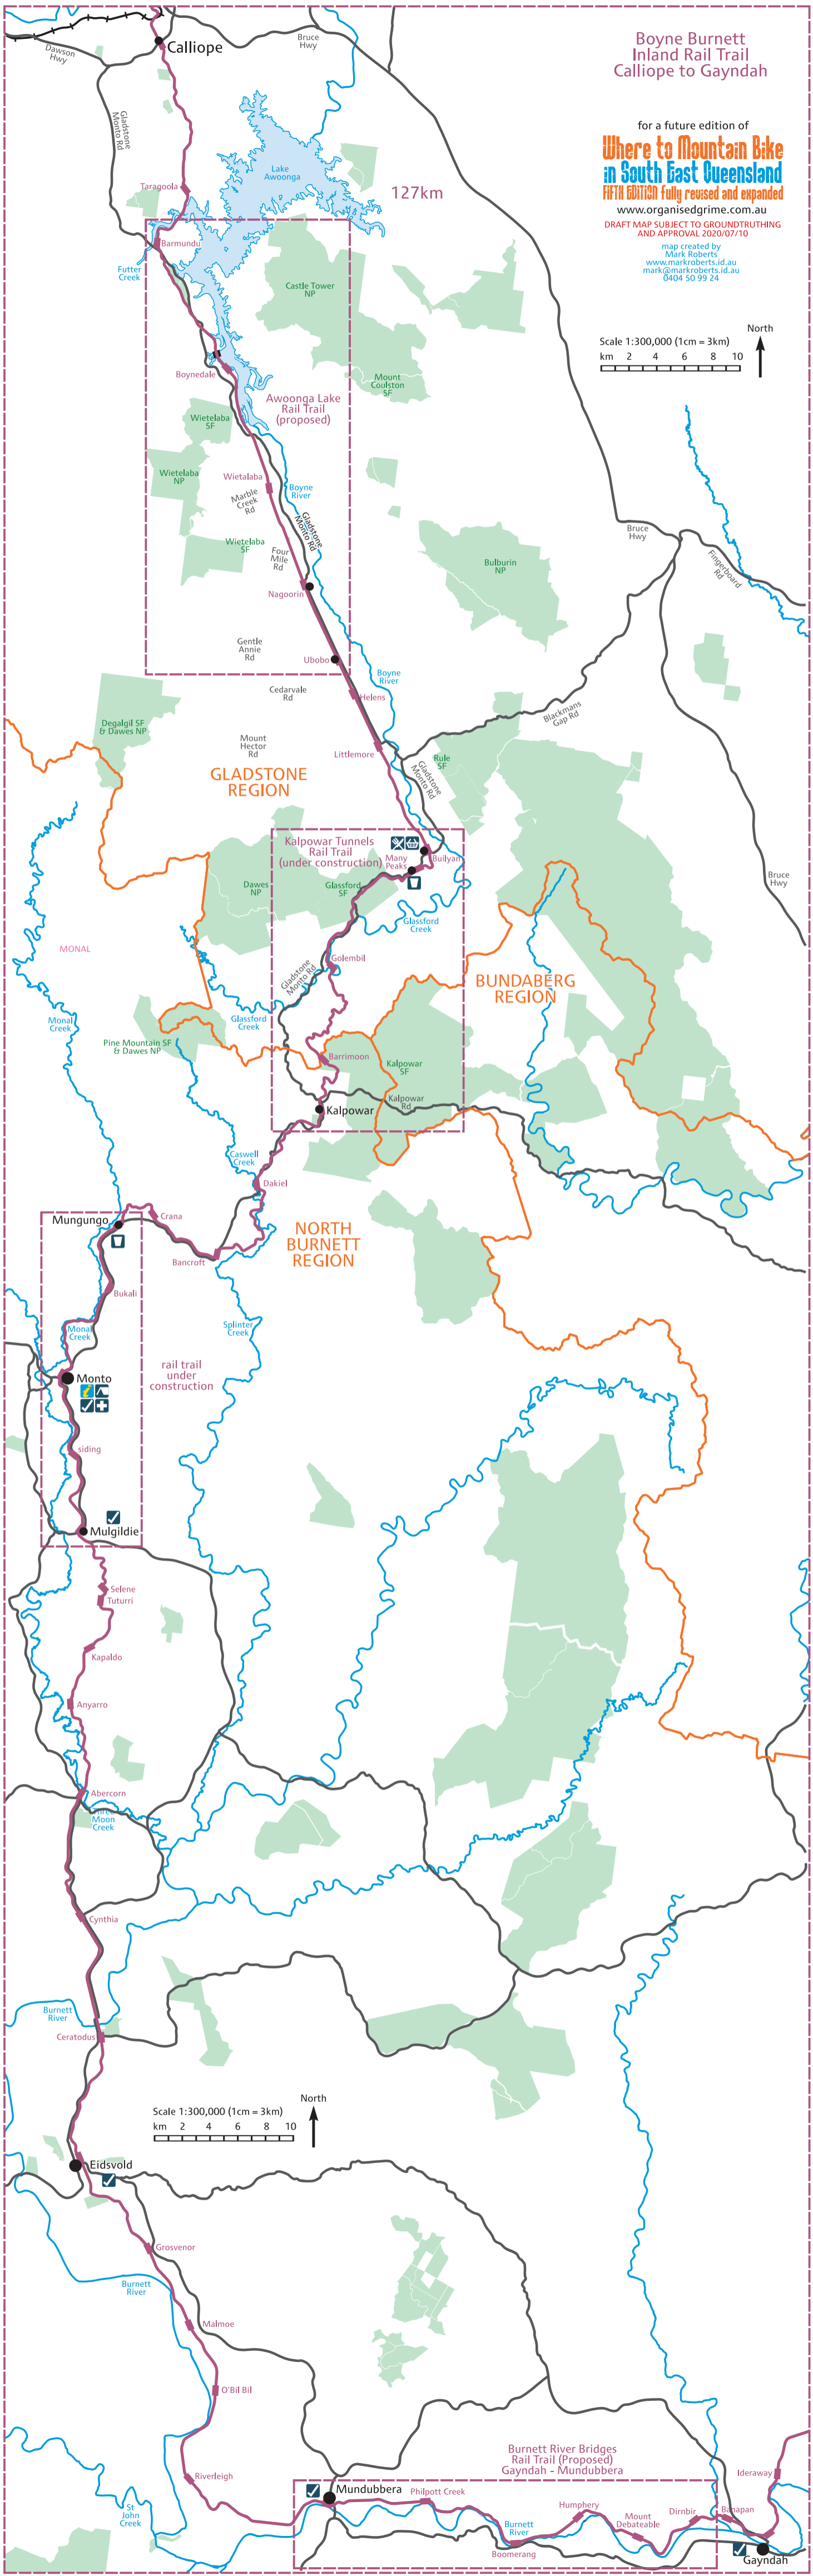

# Boyne Burnett Inland Rail Trail Calliope to Gayndah

for a future edition of  
**Where to Mountain Bike  
 in South East Queensland**  
 FIFTH EDITION fully revised and expanded  
[www.organisedgrime.com.au](http://www.organisedgrime.com.au)

DRAFT MAP SUBJECT TO GROUNDTRUTHING  
 AND APPROVAL 2020/07/10  
 map created by  
 Mark Roberts  
[www.markroberts.id.au](http://www.markroberts.id.au)  
[mark@markroberts.id.au](mailto:mark@markroberts.id.au)  
 0404 50 99 24

**GLADSTONE REGION**

**BUNDABERG REGION**

**NORTH BURNETT REGION**

Burnett River Bridges  
 Rail Trail (Proposed)  
 Gayndah - Mundubbera

rail trail  
 under  
 construction

Kalpowar Tunnels  
 Rail Trail  
 (under construction)

127km