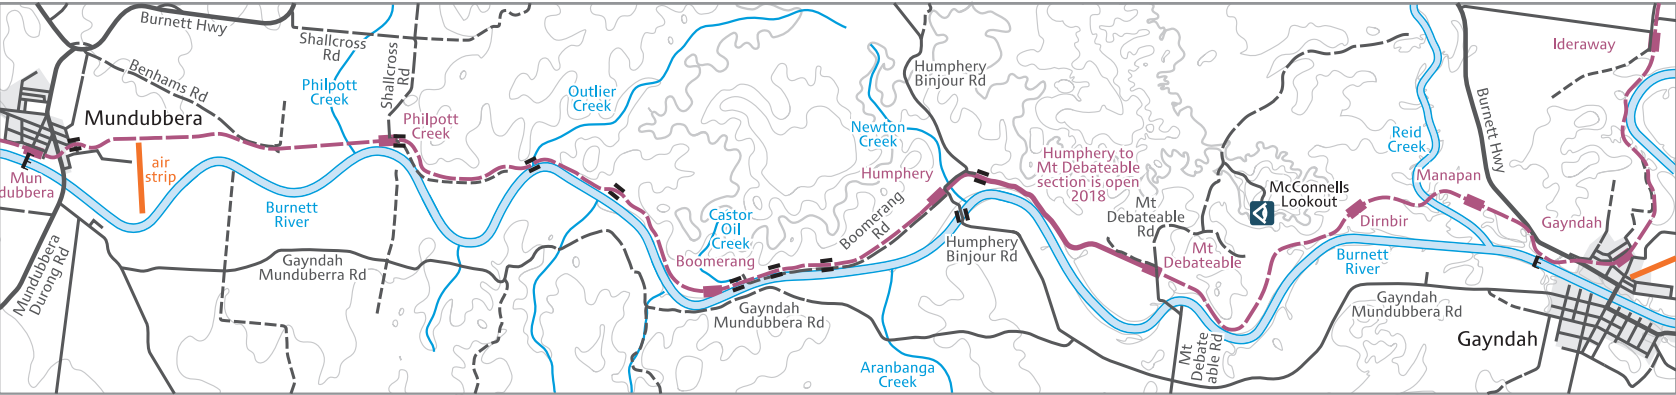

Burnett River Rail Trail (Proposed) Gayndah - Mundubbera

Gayndah Monto Branch Railway

Scale 1:150,000 (1cm = 1.5km)
Contours 25m : 100m

km	1	2	3	4	5
----	---	---	---	---	---

North ↑

for a future edition of

**Where to Mountain Bike
in South East Queensland**
FIFTH EDITION fully revised and expanded

www.organisedgrime.com.au

DRAFT MAP SUBJECT TO GROUNDTRUTHING AND APPROVAL
2018/05/18

map created by
Mark Roberts
www.markroberts.id.au
mark@markroberts.id.au
0404 50 99 24