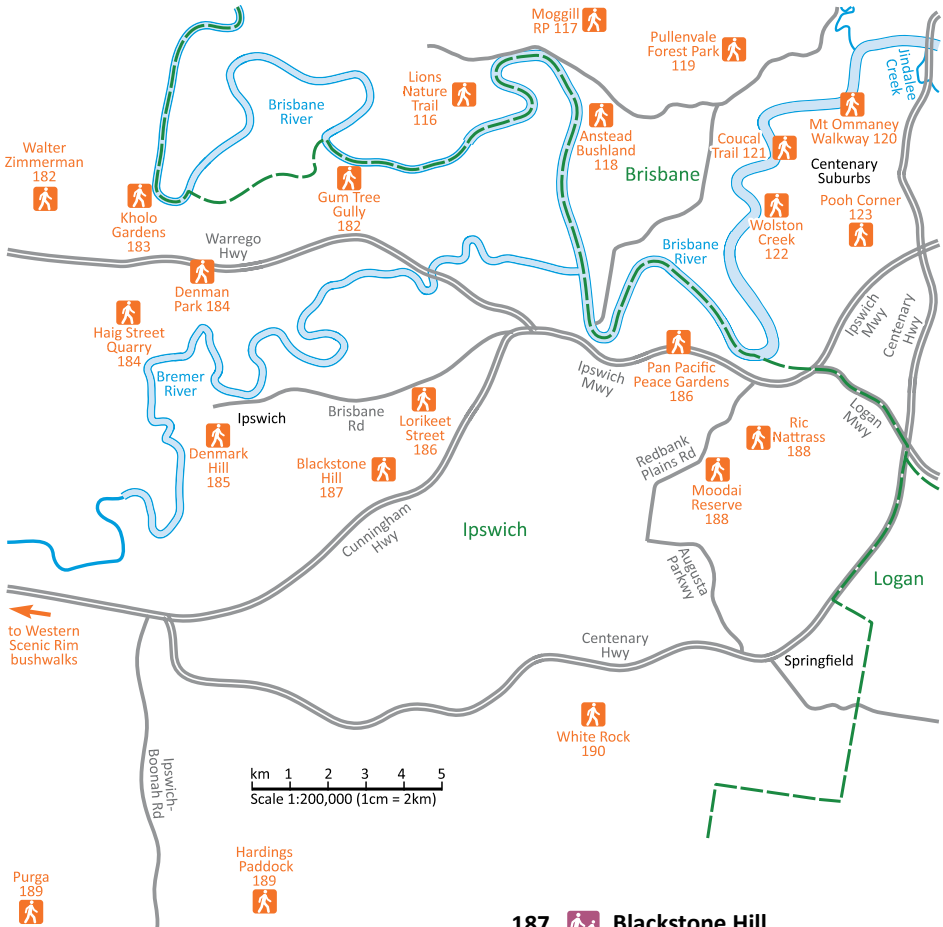

Ipswich Locations

White Rock

- 187 Blackstone Hill
- 184 Denman Park
- 185 Denmark Hill
- 182 Gum Tree Gully
- 184 Haig Street Quarry
- 189 Hardings Paddock
- 183 Kholo Gardens
- 186 Lorikeet Street Reserve
- 188 Moodai Reserve
- 186 Pan Pacific Peace Gardens
- 189 Purga Nature Reserve
- 188 Ric Natrass Environmental Park
- 182 Walter Zimmerman Park
- 190 White Rock