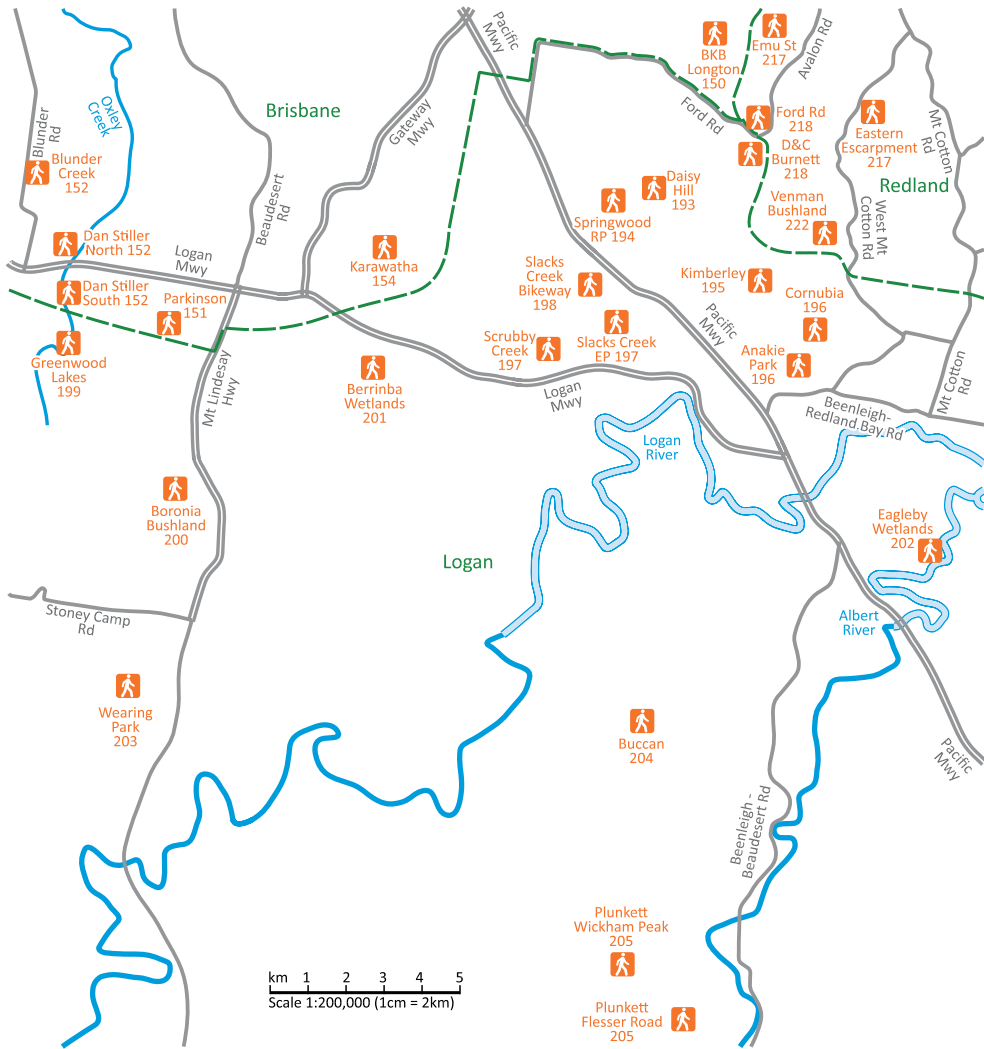

# Logan City Locations

- 196 Anakie Park
- 201 Berrinba Wetlands
- 200 Boronia Bushland
- 204 Buccan Regional Park
- 196 Cornubia Cycleway
- 193 Daisy Hill Regional Park
- 218 D & C Burnett
- 202 Eagleby Wetlands
- 199 Greenwood Lakes

- 195 Kimberley Forest Park
- Plunkett Regional Park
- 205 Flesser Road
- 205 Wickham Peak
- 197 Scrubby Creek Bikeway
- 198 Slacks Creek Bikeway
- 197 Slacks Creek Environmental Park
- 194 Springwood Regional Park
- 203 Wearing Park