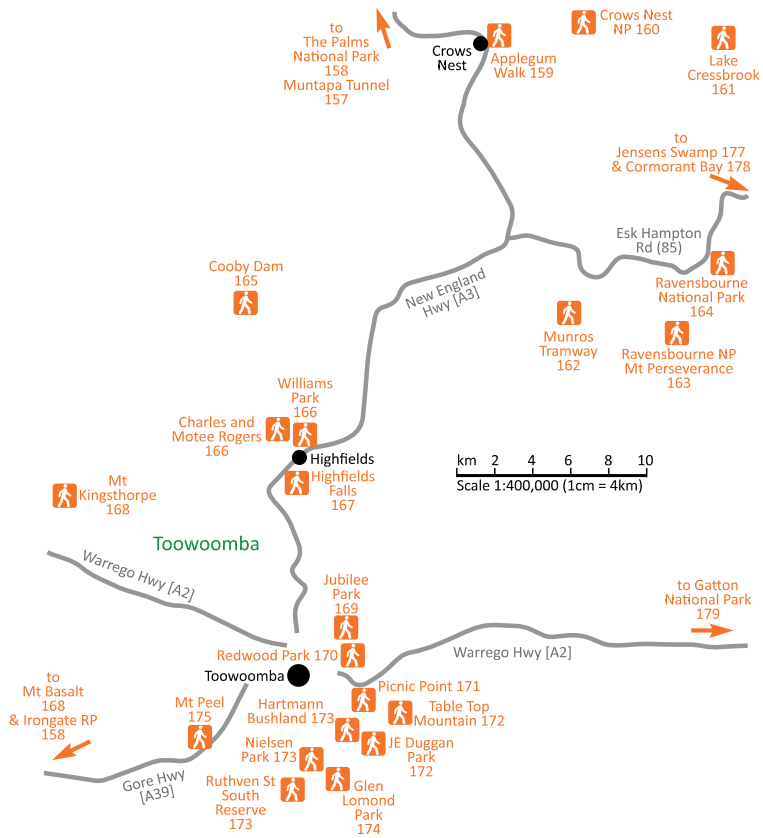

Toowoomba Locations

Toowoomba Somerset & Lockyer

- | | | | |
|-----|--|--|--|
| 159 | | Applegum Walk | |
| 166 | | Charles & Motee Rogers Bushland | |
| 165 | | Cooby Dam | |
| 178 | | Cormorant Bay | |
| 160 | | Crows Nest National Park | |
| 179 | | Gattin National Park | |
| 174 | | Glen Lomond Park | |
| 173 | | Hartmann Bushland | |
| 167 | | Highfields Falls | |
| 158 | | Irongate Regional Park | |
| 172 | | JE Duggan Park | |
| 177 | | Jensens Swamp | |
| 176 | | Jimna - Peach Trees | |
| 169 | | Jubilee Park | |
| 161 | | Lake Cressbrook | |
| 168 | | Mount Basalt | |
| 168 | | Mount Kingsthorpe | |
| 175 | | Mount Peel Bushland | |
| 162 | | Munros Tramway | |
| 157 | | Muntapa Tunnel | |
| 173 | | Nielsen Park | |
| 171 | | Picnic Point | |
| 164 | | Ravensbourne National Park | |
| 163 | | Mt Peseverance | |
| 170 | | Redwood Park | |
| 173 | | Ruthven Street South | |
| 172 | | Table Top Mountain | |
| 158 | | The Palms National Park | |
| 166 | | Williams Park | |