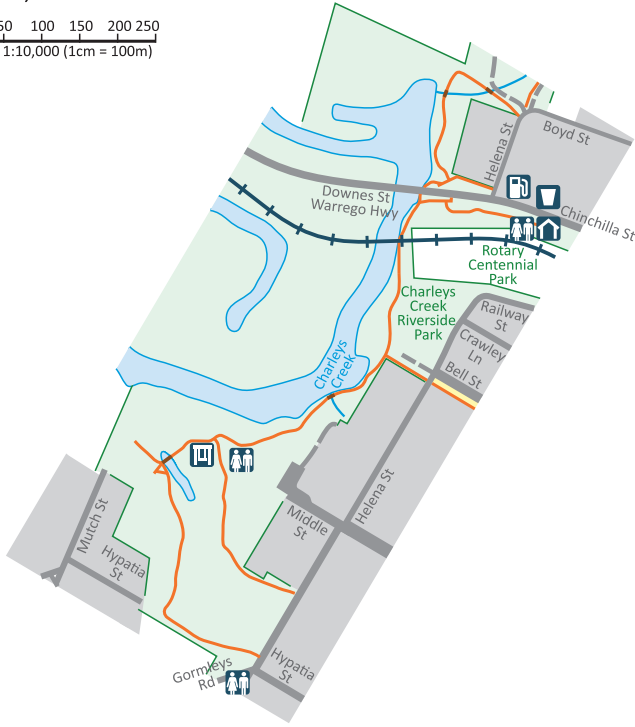

Charleys Creek Chinchilla, Western Downs

for a future edition of

Family Bushwalks in South East Queensland

www.familybushwalks.com.au

Draft subject to groundtruthing and approval

map created by
Mark Roberts
www.markroberts.id.au
mark@markroberts.id.au
0404 50 99 24
2017/11/14