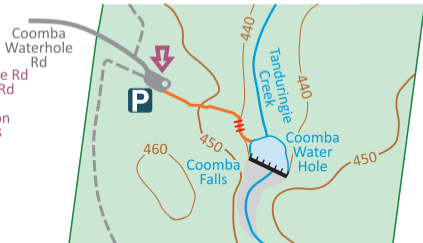

Coomba Falls

m 50 100 150 200 250
Scale 1:10,000 (1cm = 100m)

300m return 15m climb

end Coomba Waterhole Rd
off Kingaroy Cooyar Rd
Maidenwell 4615
South Burnett Region
-26.8486,151.8133

for a future edition of

**MARK'S
MAPS'16**