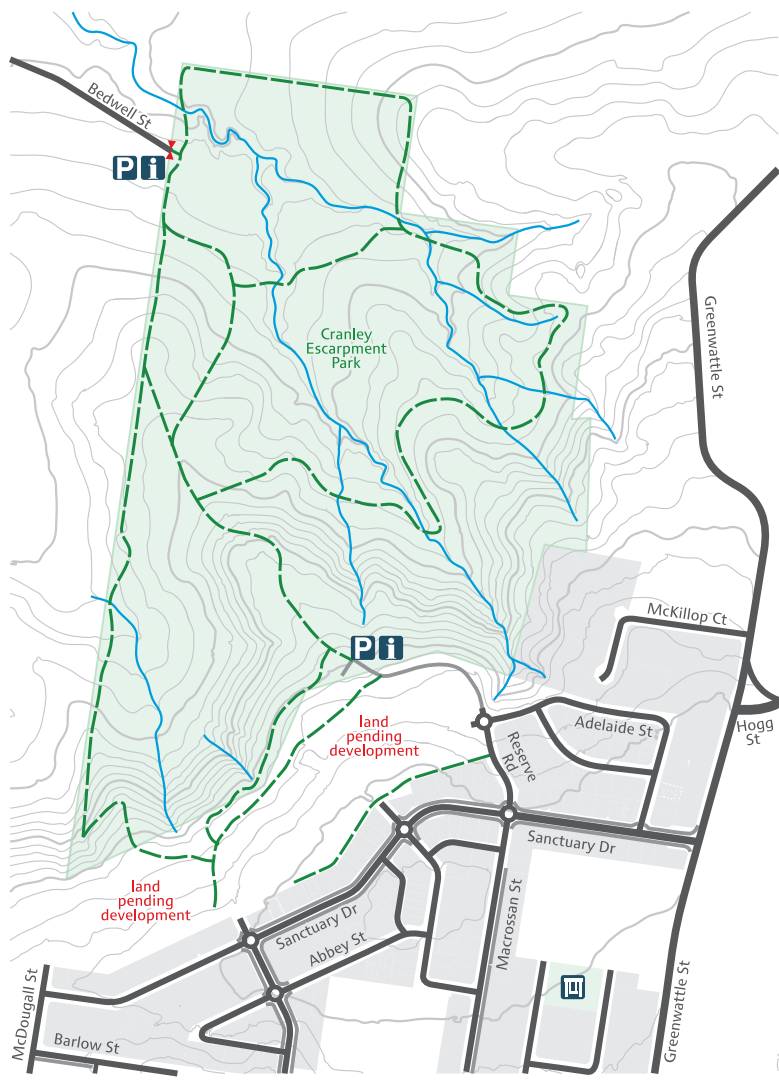

# Cranley Escarpment Park Cranley, Toowoomba

Scale 1:10,000 (1cm = 100m)

Contours 5m : 25m

m 100 200 300 400 500

for a future edition of

**Where to Mountain Bike**  
**in South East Queensland**  
**FIFTH EDITION fully revised and expanded**

[www.organisedgrime.com.au](http://www.organisedgrime.com.au)

DRAFT MAP SUBJECT TO GROUNDTRUTHING AND APPROVAL  
2020/05/30