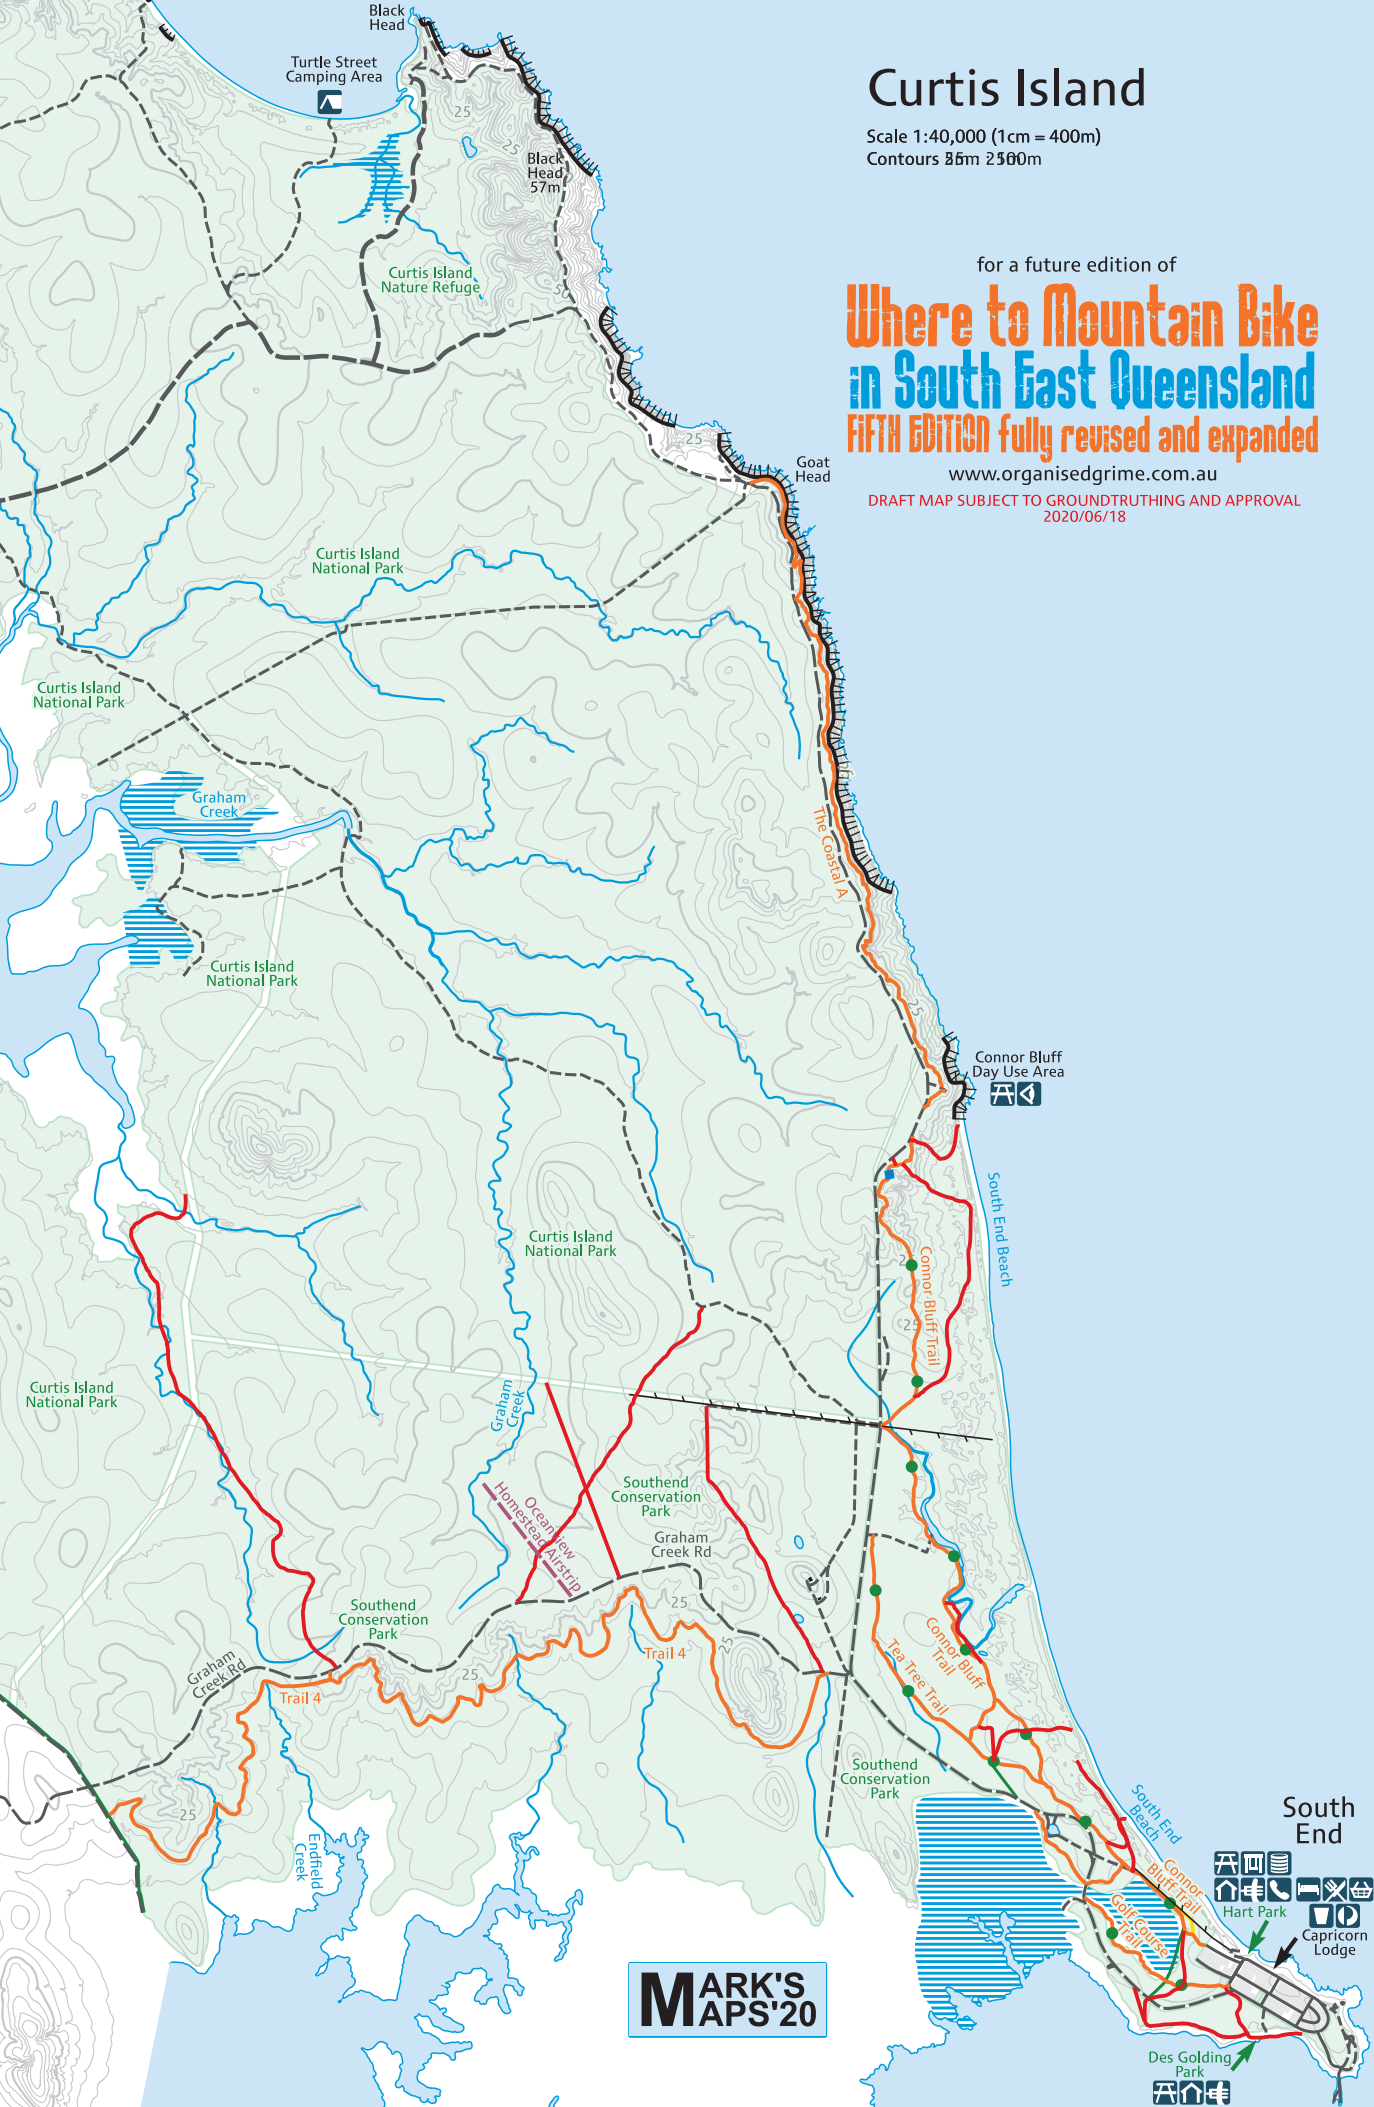

Curtis Island

Scale 1:40,000 (1cm = 400m)
Contours 25m 2500m

for a future edition of

Where to Mountain Bike in South East Queensland FIFTH EDITION fully revised and expanded

www.organisedgrime.com.au

DRAFT MAP SUBJECT TO GROUNDTRUTHING AND APPROVAL
2020/06/18

**MARK'S
MAPS'20**

South End

- Icons for: Toilet, Shelter, Picnic Table, Fire Pit, First Aid, and Information.
- Icons for: Mountain Bike, Hike, and Dog.
- Icons for: Wheelchair Accessible, Baby Stroller, and Car.
- Icons for: Beach, Boat, and Capricorn Lodge.

Des Golding Park

South End Beach

Connor Bluff Trail

Golf Course

Hart Park

Capricorn Lodge