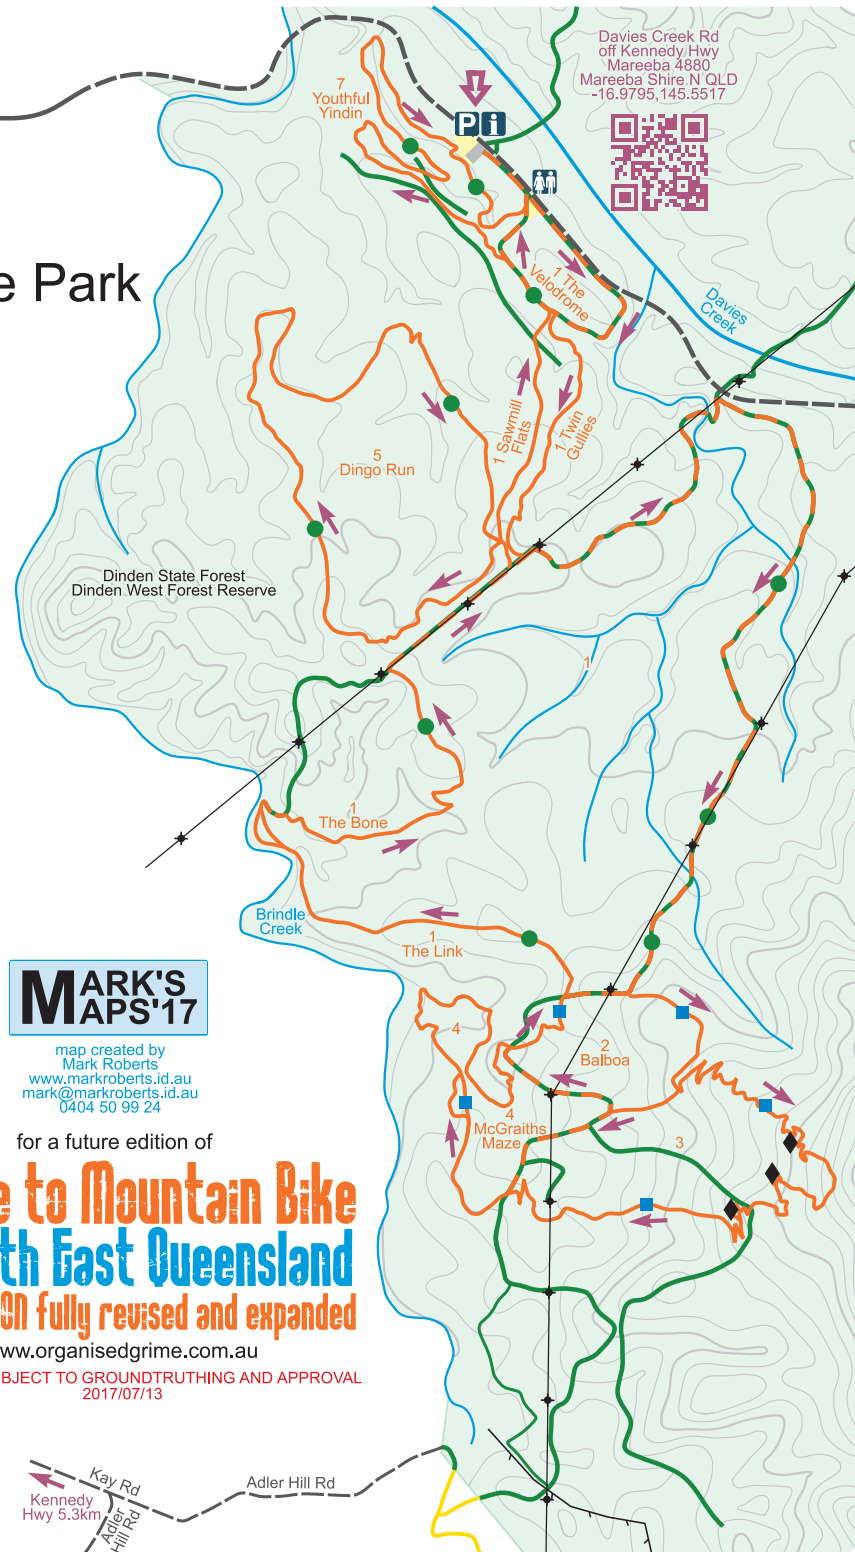

Davies Creek Mountain Bike Park

**MARK'S
MAPS'17**

map created by
 Mark Roberts
www.markroberts.id.au
mark@markroberts.id.au
 0404 50 99 24

for a future edition of

**Where to Mountain Bike
 in South East Queensland**
 FIFTH EDITION fully revised and expanded

www.organisedgrime.com.au

DRAFT MAP SUBJECT TO GROUNDTRUTHING AND APPROVAL
 2017/07/13