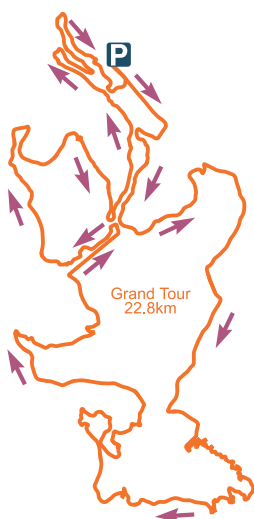

Davies Creek Mountain Bike Park

**MARK'S
MAPS'17**

map created by
 Mark Roberts
www.markroberts.id.au
mark@markroberts.id.au
 0404 50 99 24

for a future edition of

**Where to Mountain Bike
 in South East Queensland**
 FIFTH EDITION fully revised and expanded