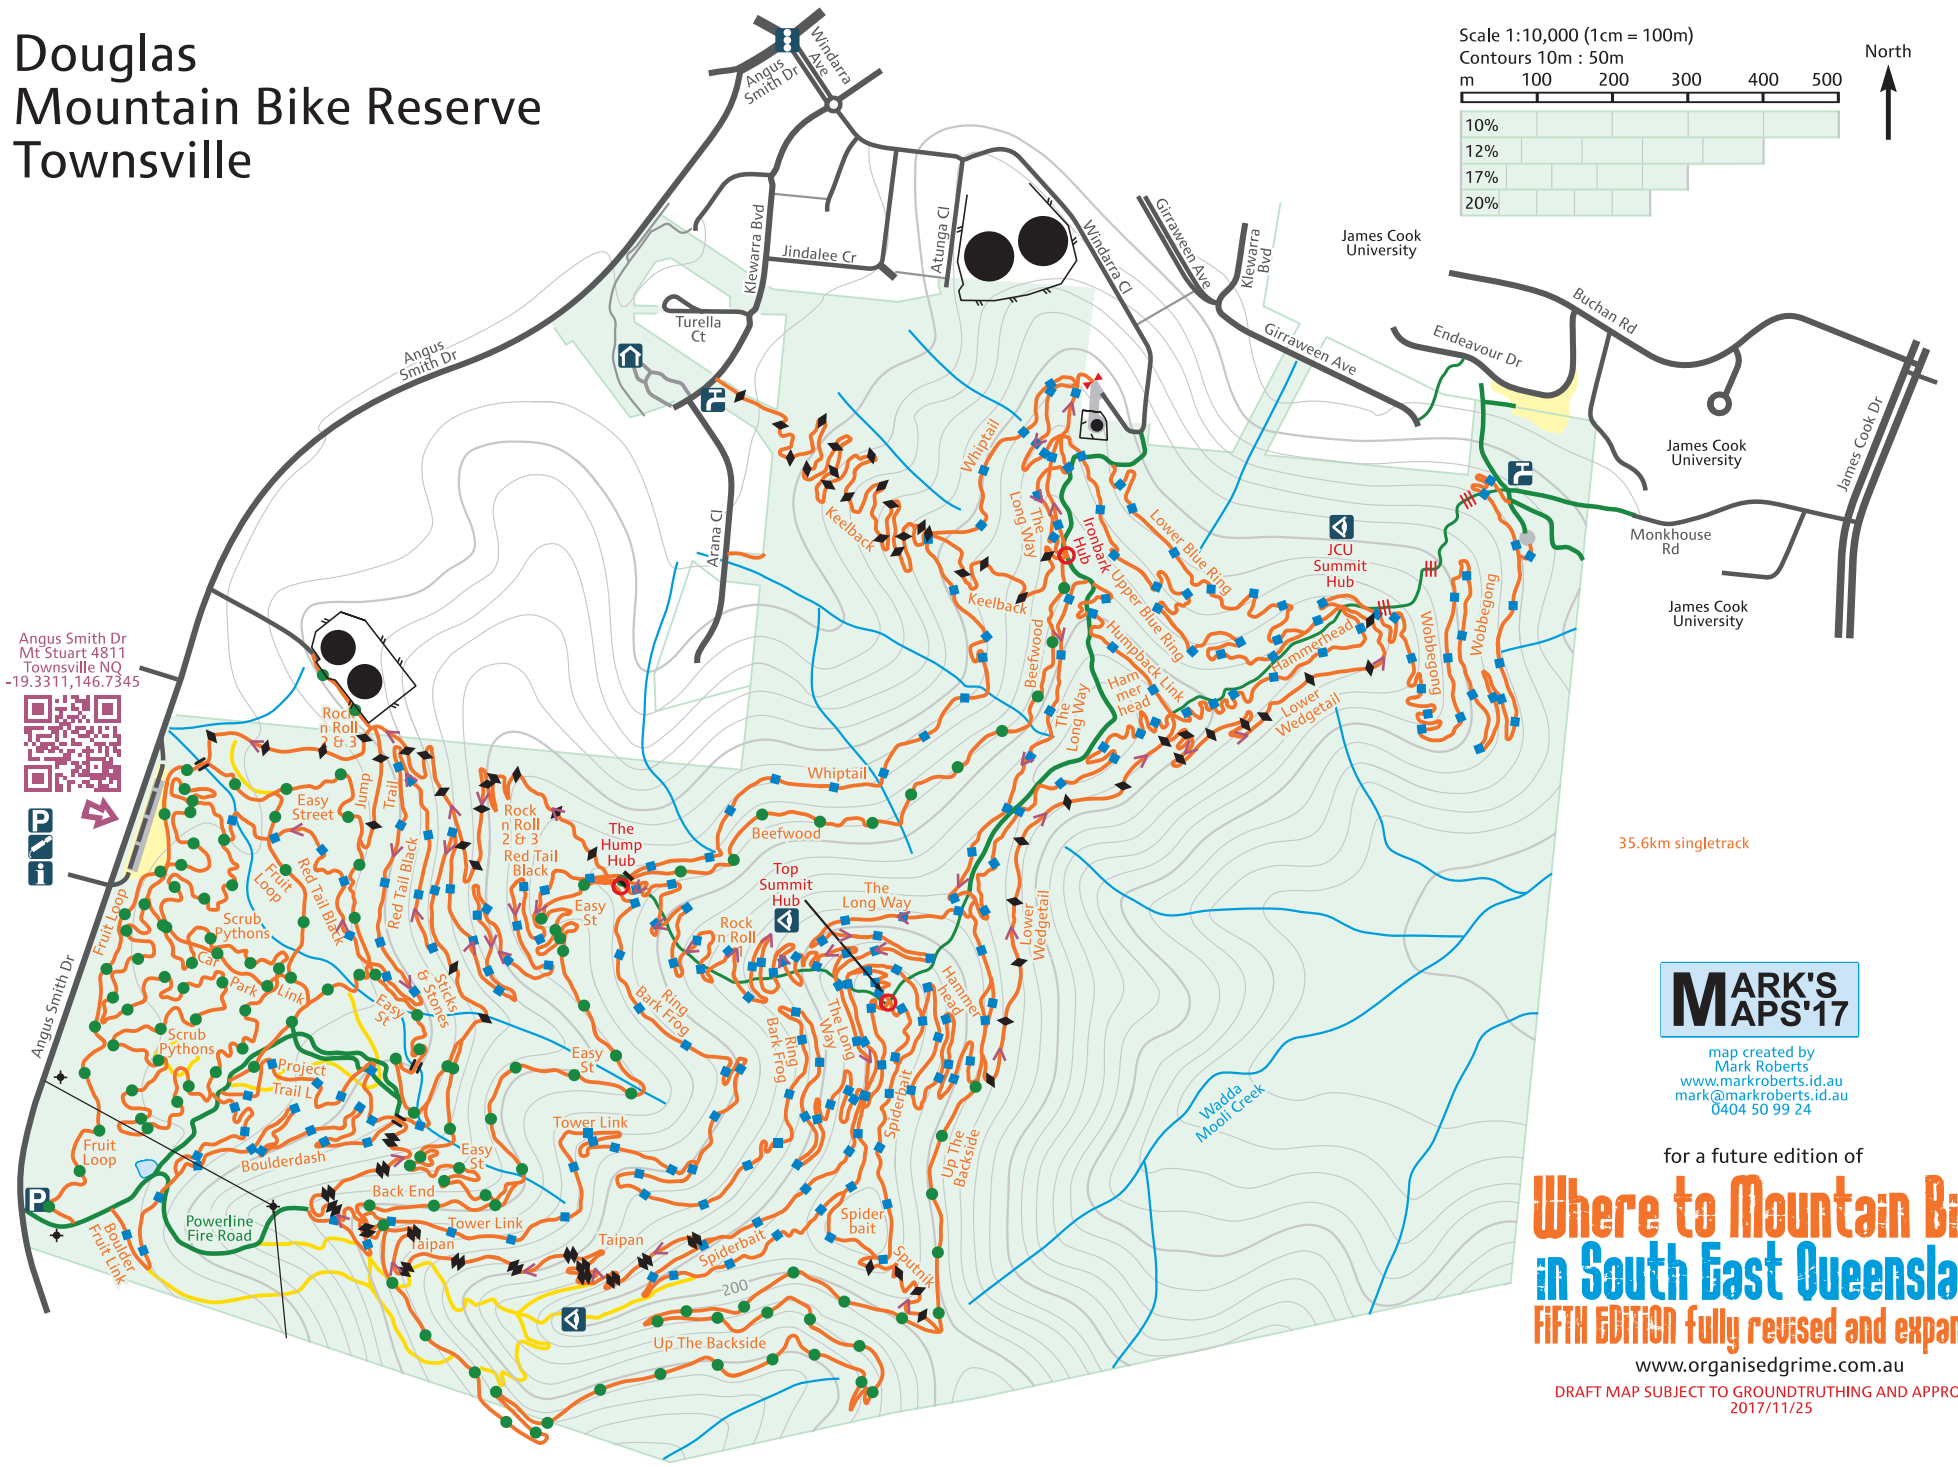

# Douglas Mountain Bike Reserve Townsville

- 35.9km Singletrack
- 2.4km Downhill
- 10.7km Green
- 19.2km Blue
- 4.7km Black
- 1.2km Double Black

Angus Smith Dr  
Mt Stuart 4811  
Townsville NQ  
-19.3311, 146.7345

35.6km singletrack

**MARK'S  
MAPS'17**

map created by  
Mark Roberts  
[www.markroberts.id.au](http://www.markroberts.id.au)  
[mark@markroberts.id.au](mailto:mark@markroberts.id.au)  
0404 50 99 24

for a future edition of

**Where to Mountain Bike  
in South East Queensland**  
FIFTH EDITION fully revised and expanded

[www.organisedgrime.com.au](http://www.organisedgrime.com.au)

DRAFT MAP SUBJECT TO GROUNDTRUTHING AND APPROVAL  
2017/11/25