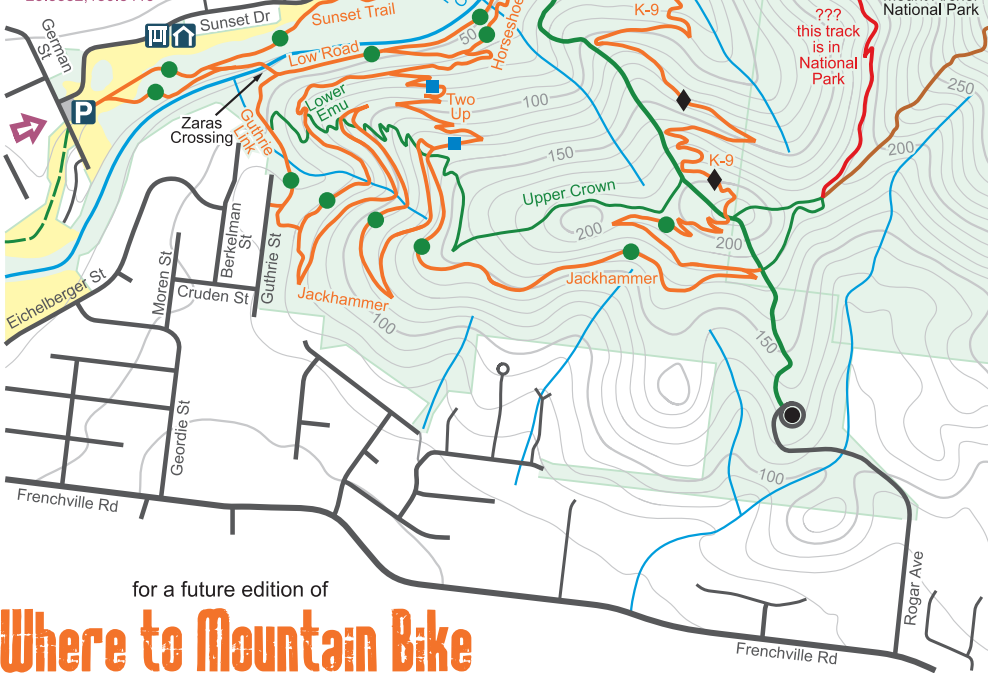

First Turkey MTB Reserve Rockhampton

24km singletrack

Scale 1:15,000 (1cm = 150m)
Contours 10m : 50m
m 100 200 300 400 500

German St & Sunset Dr
Norman Gardens 4701
Rockhampton QLD
+23.3352, 150.5419

for a future edition of

Where to Mountain Bike
in South East Queensland
FIFTH EDITION fully revised and expanded

www.organisedgrime.com.au

**MARK'S
MAPS'17**

map created by
Mark Roberts
www.markroberts.id.au
mark@markroberts.id.au
0404 50 99 24

DRAFT MAP SUBJECT TO GROUNDTRUTHING AND APPROVAL
2017/07/23