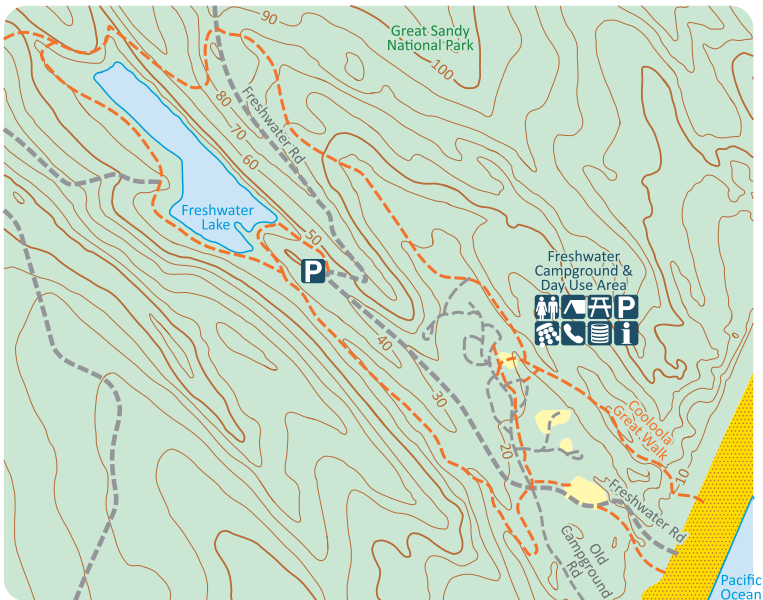

Freshwater Lake

m 100 200 300 400 500
Scale 1:20,000 (1cm = 200m)

Circuit of lake from beach 5.5km

for a future edition of

Family Bushwalks in South East Queensland

www.familybushwalks.com.au

Draft subject to groundtruthing and approval