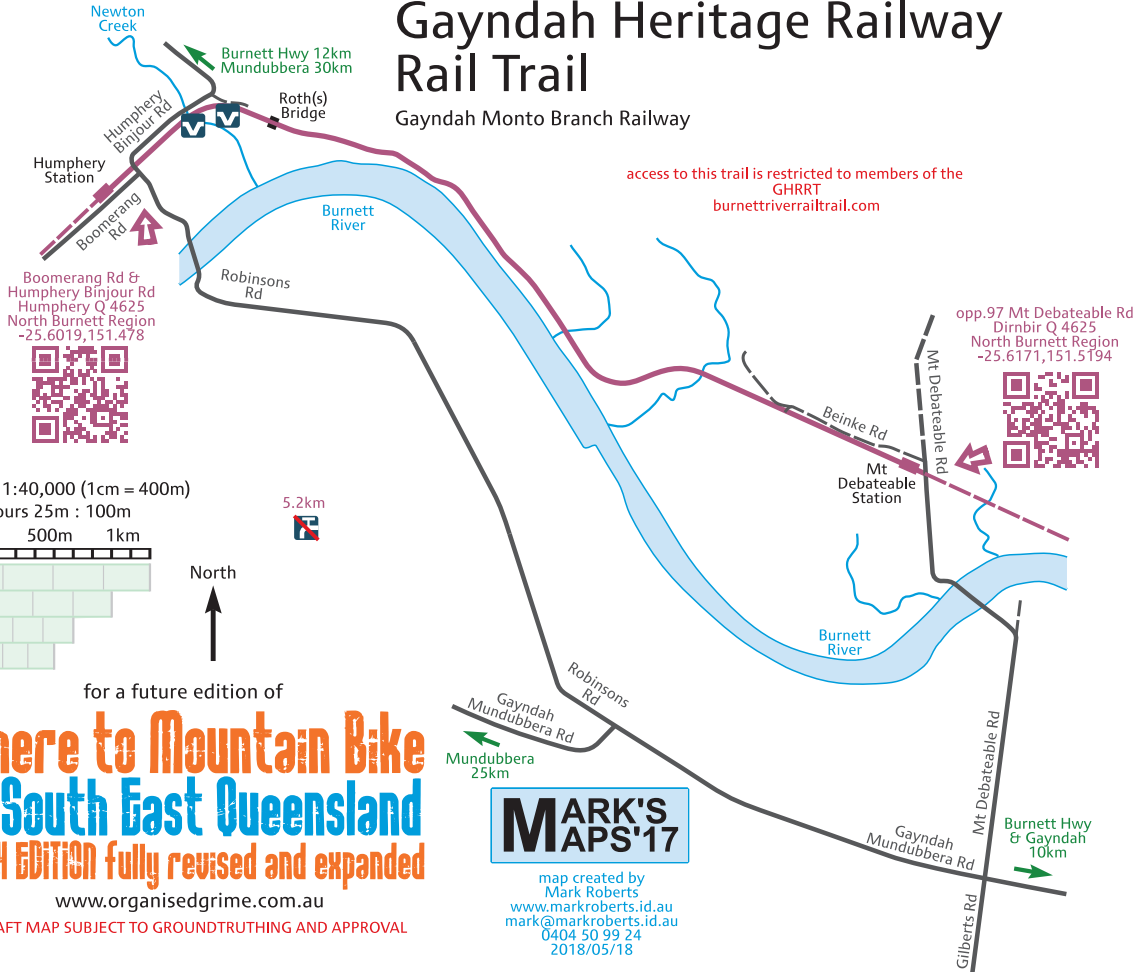

Gayndah Heritage Railway Rail Trail

Gayndah Monto Branch Railway

access to this trail is restricted to members of the
GHRRT
burnettriverailtrail.com

DRAFT MAP SUBJECT TO GROUNDTRUTHING AND APPROVAL