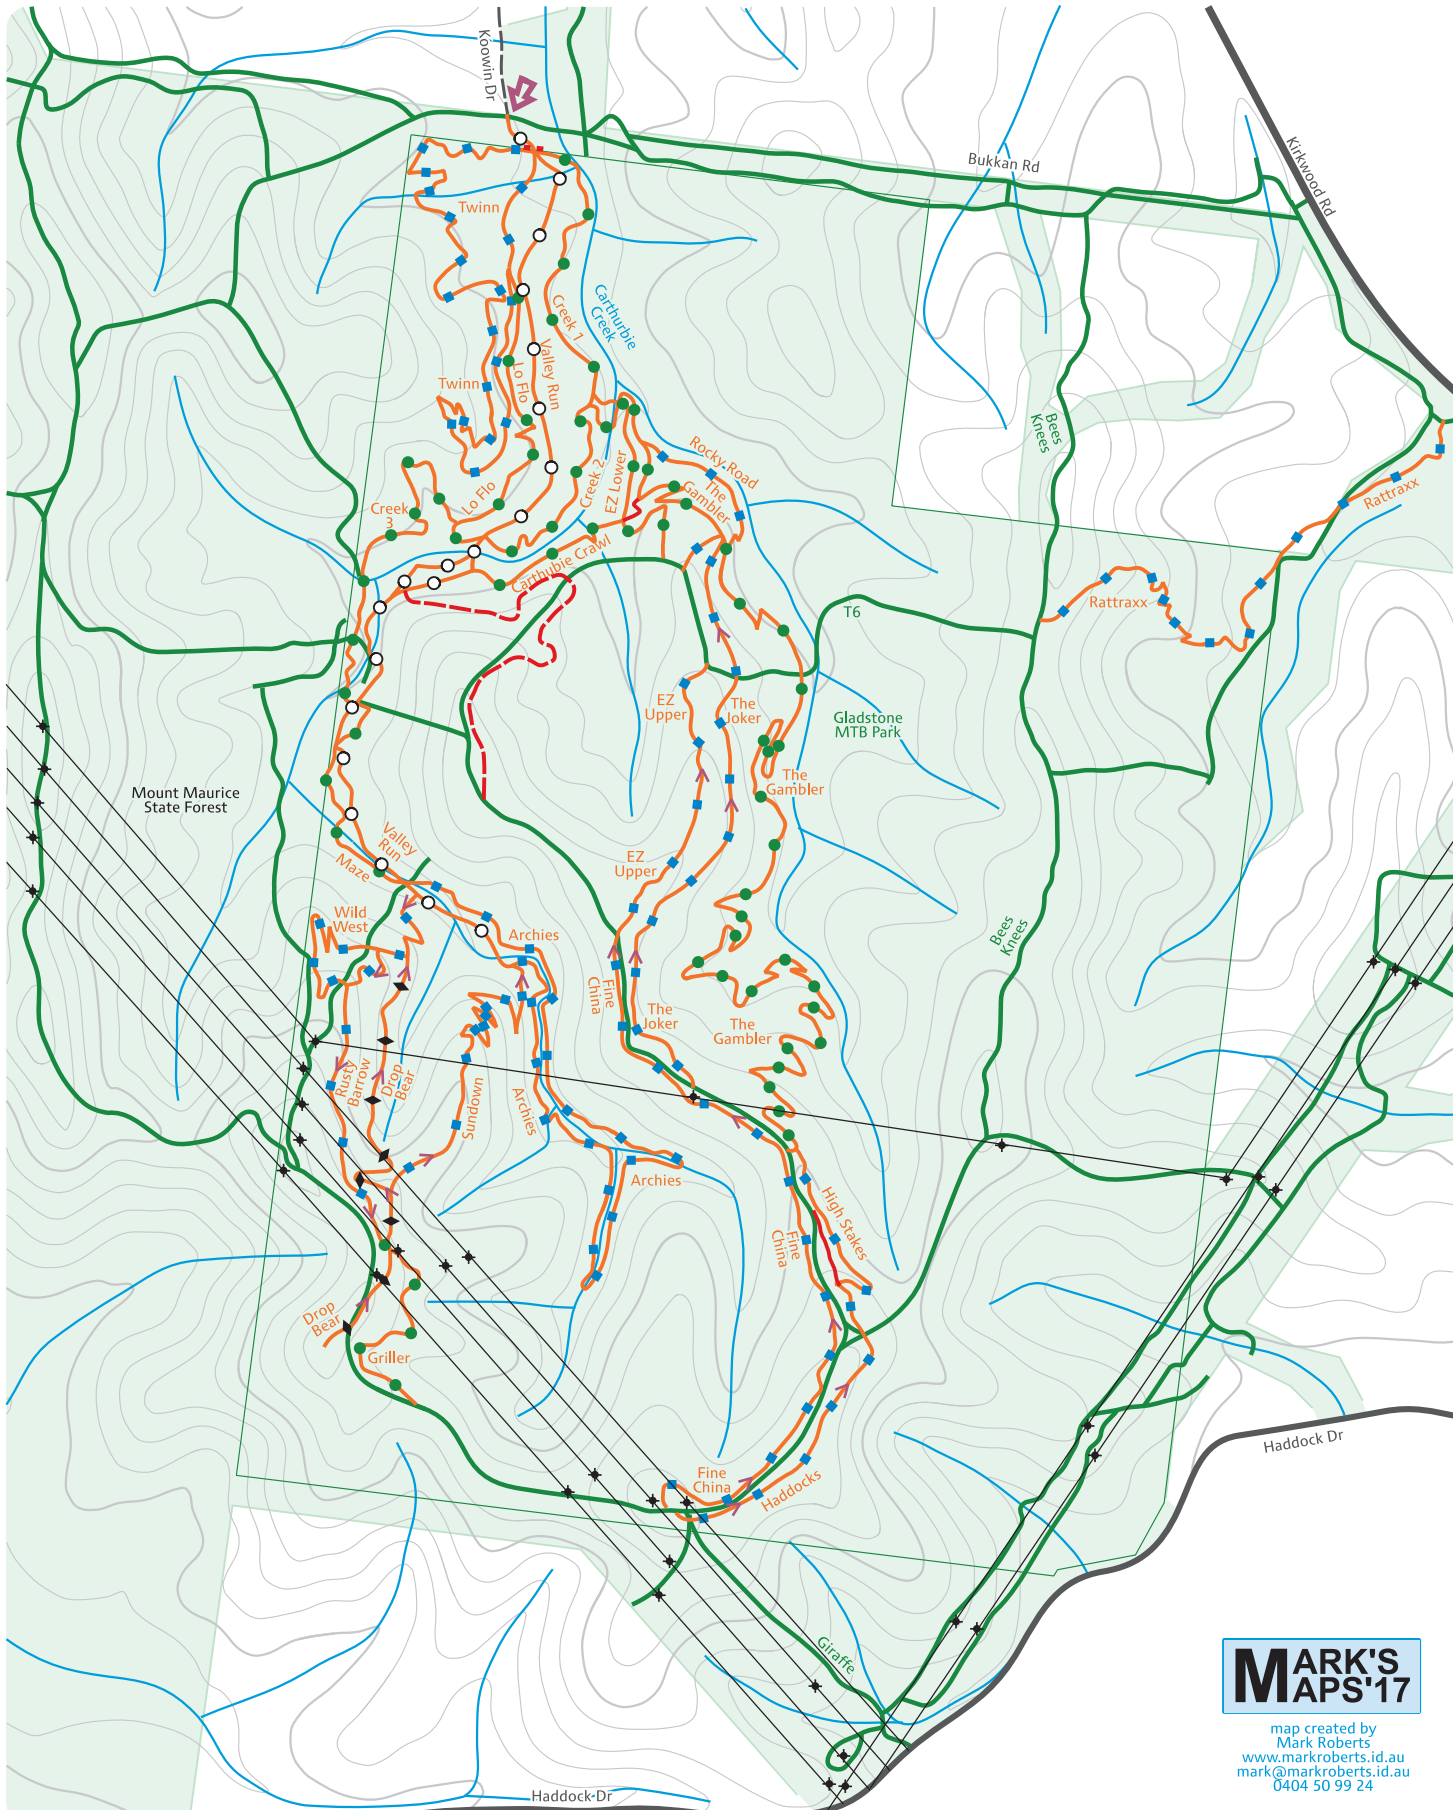

Gladstone MTB Park

Scale 1:10,000 (1cm = 100m)

Contours 10m : 50m

m 100 200 300 400 500

North

Koowin Dr & Bukkan Rd
Kirkwood 4680
Gladstone Region QLD
-23.905, 151.2388

16.8km singletrack

1.6km White

5.6km Green

9km Blue

0.6km Black

**MARK'S
MAPS '17**

map created by
Mark Roberts
www.markroberts.id.au
mark@markroberts.id.au
0404 50 99 24