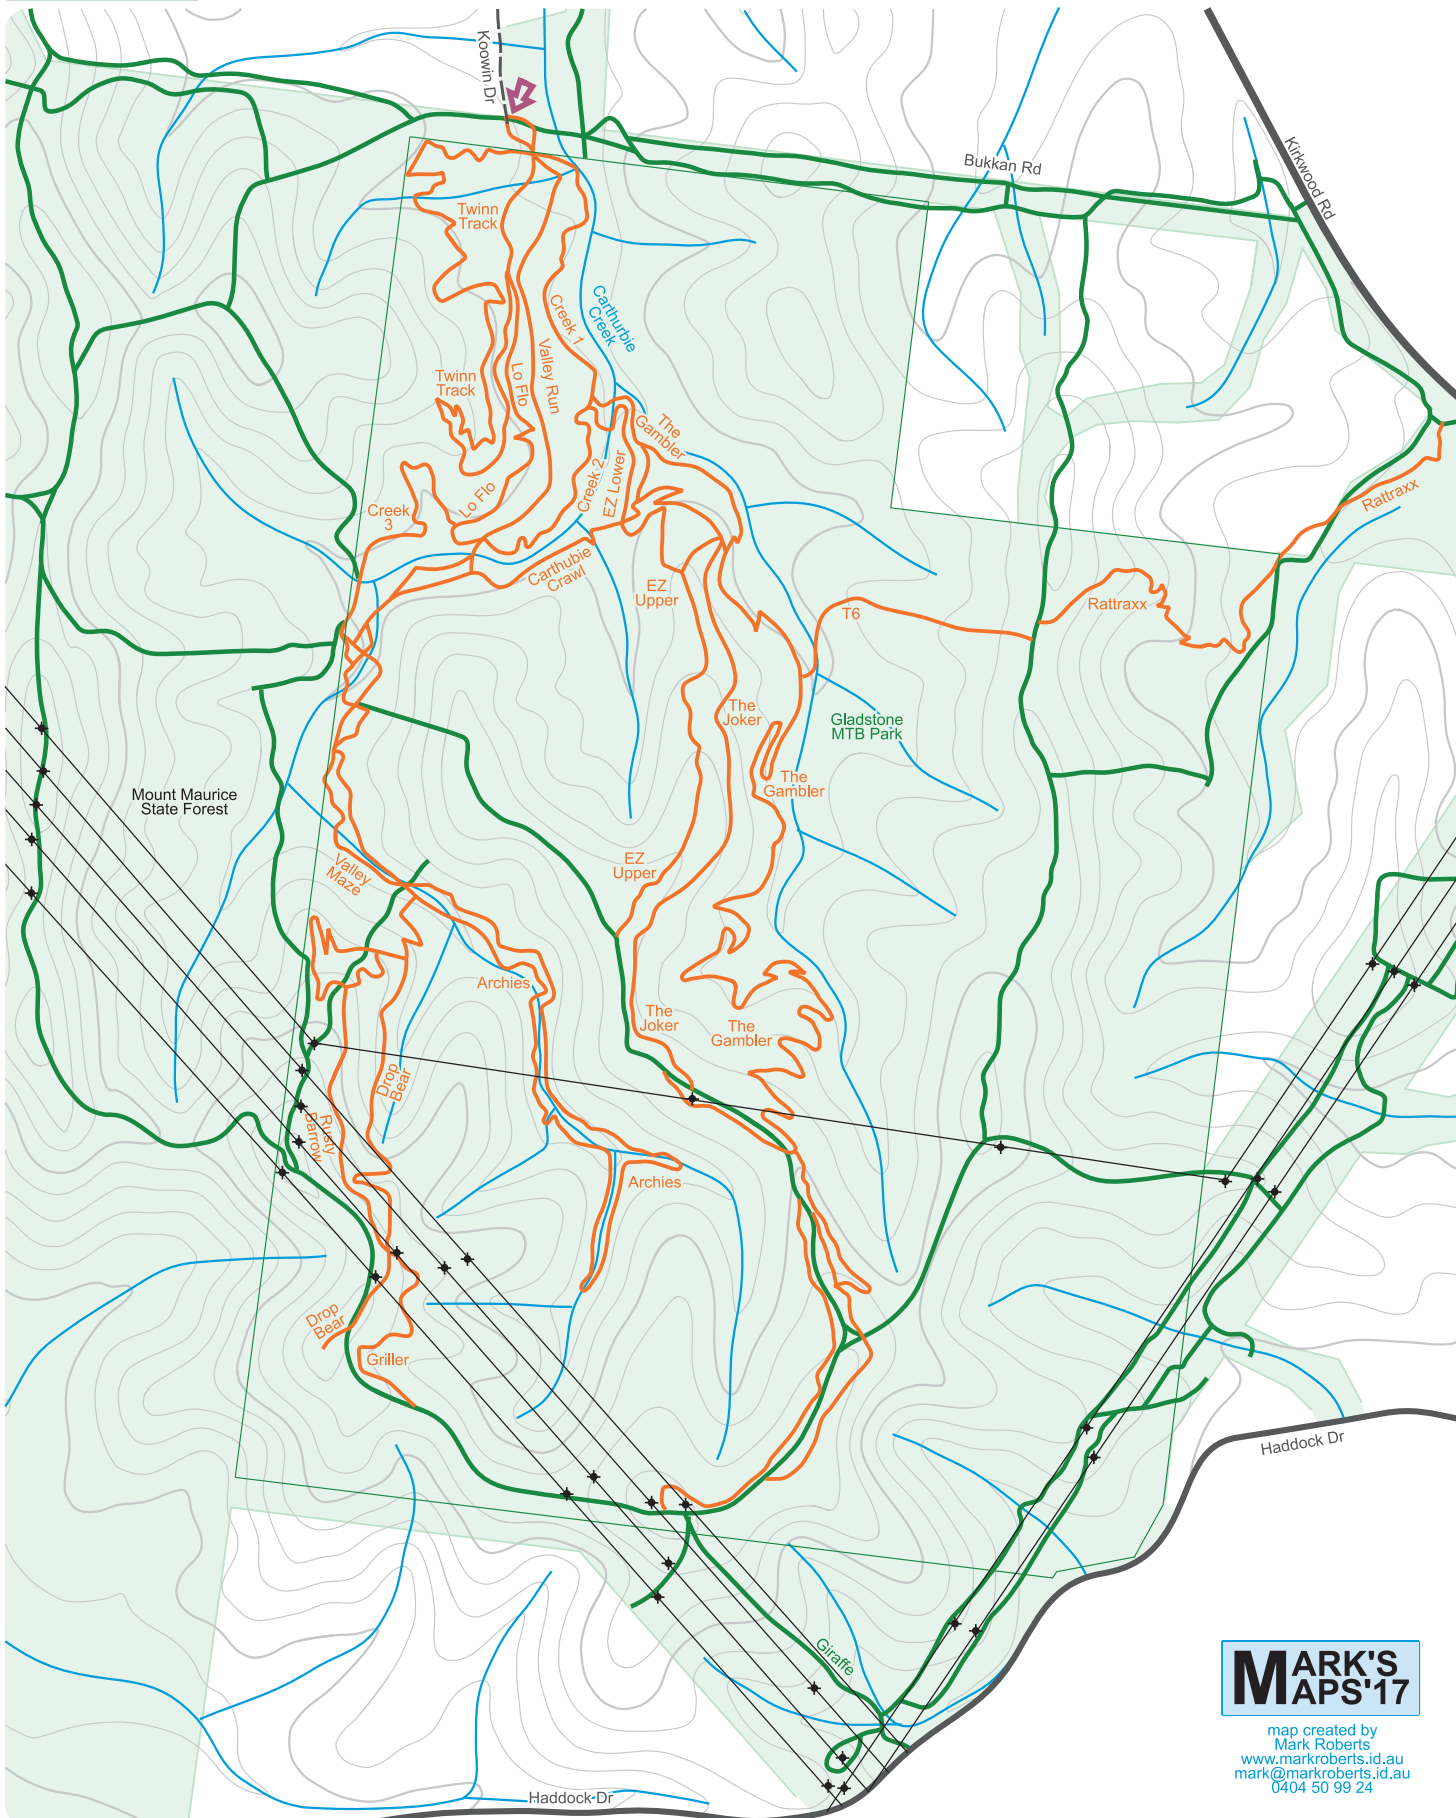

# Where to Mountain Bike in South East Queensland

FIFTH EDITION fully revised and expanded

[www.organisedgrime.com.au](http://www.organisedgrime.com.au)

DRAFT MAP SUBJECT TO GROUNDTRUTHING AND APPROVAL  
2017/07/22

# Gladstone MTB Park

Scale 1:10,000 (1cm = 100m)

Contours 10m : 50m

m 100 200 300 400 500

North

Koowin Dr & Bukkan Rd  
Kirkwood 4680  
Gladstone Region QLD  
+23.905.151.2388

**MARK'S  
MAPS'17**

map created by  
Mark Roberts  
[www.markroberts.id.au](http://www.markroberts.id.au)  
[mark@markroberts.id.au](mailto:mark@markroberts.id.au)  
0404 50 99 24