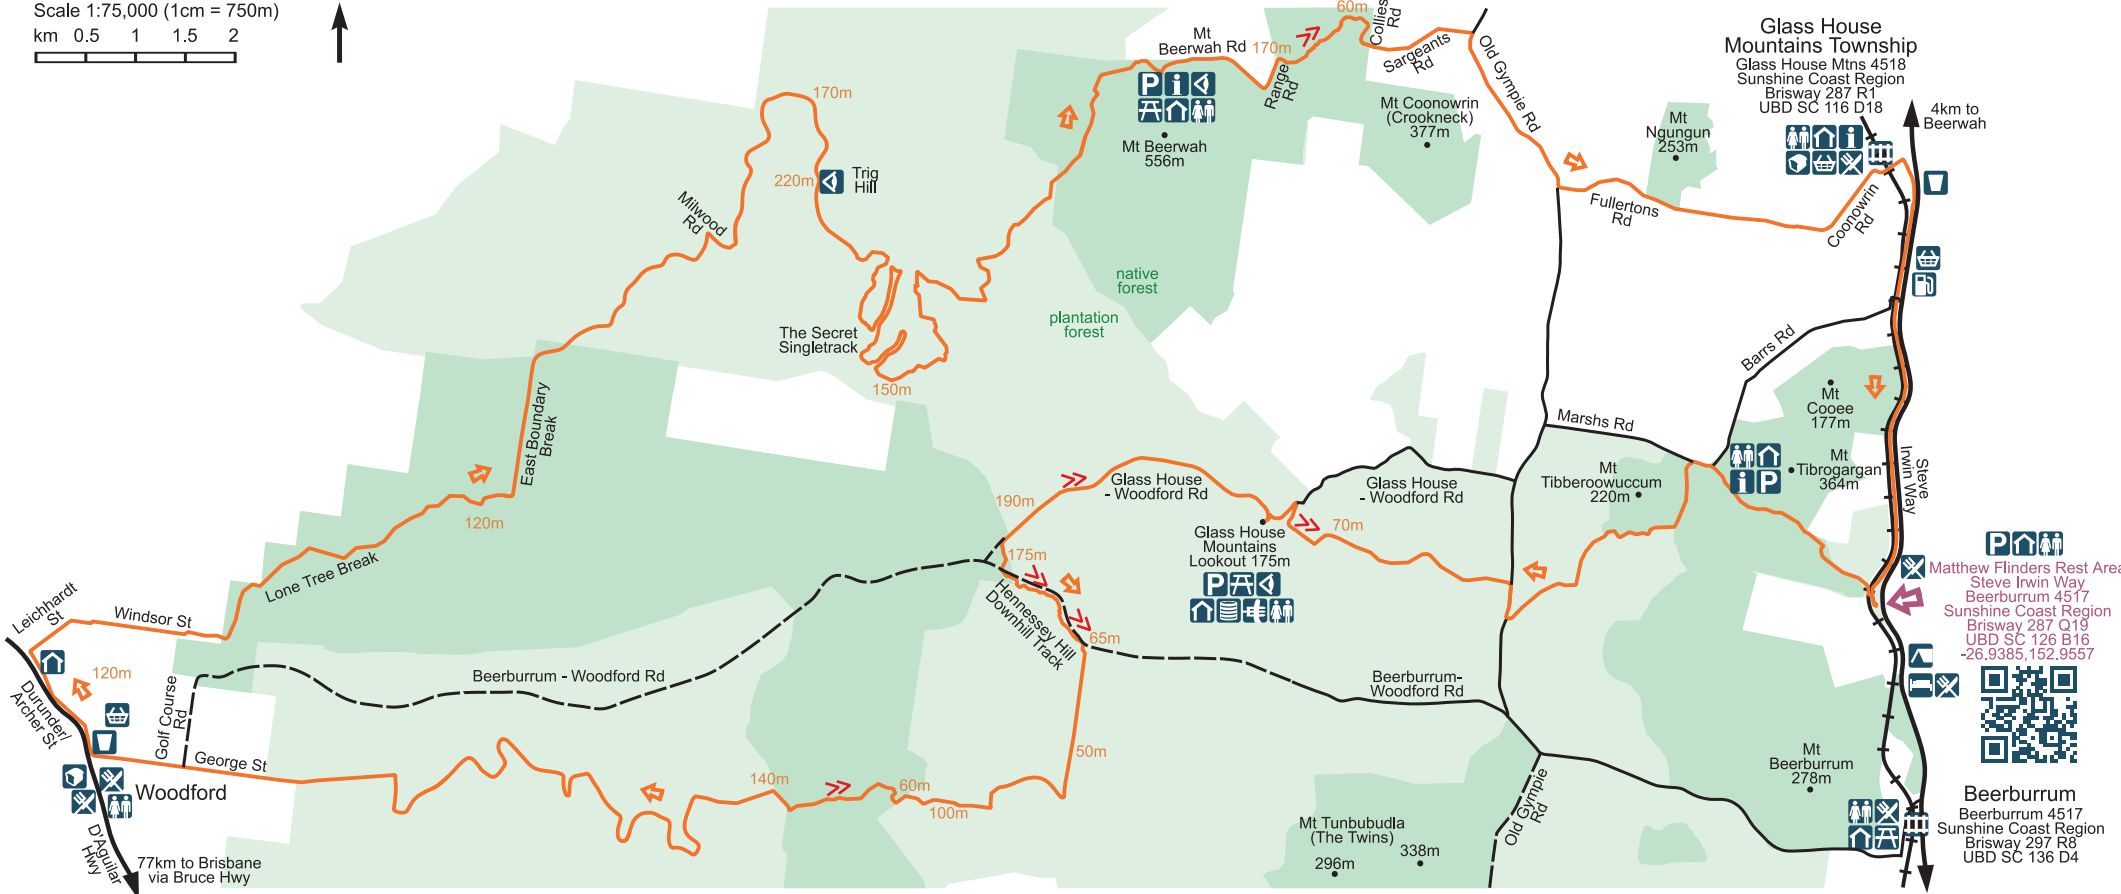

Glass House Mountains to Woodford Cross Country Mountain Bike Adventure

WHERE TO MOUNTAIN BIKE
in SOUTH EAST QUEENSLAND
www.organisedgrime.com.au
2015/10/17

Scale 1:75,000 (1cm = 750m)
km 0.5 1 1.5 2

Glass House Mountains Township
Glass House Mtns 4518
Sunshine Coast Region
Brisway 287 R4
UBD SC 116 D18

Matthew Flinders Rest Area
Steve Irwin Way
Beerburrum 4517
Sunshine Coast Region
Brisway 287 Q19
UBD SC 126 B16
-26.9385, 152.9557

Beerburrum
Beerburrum 4517
Sunshine Coast Region
Brisway 297 R8
UBD SC 136 D4

70km to Brisbane
via Bruce Hwy

77km to Brisbane
via Bruce Hwy