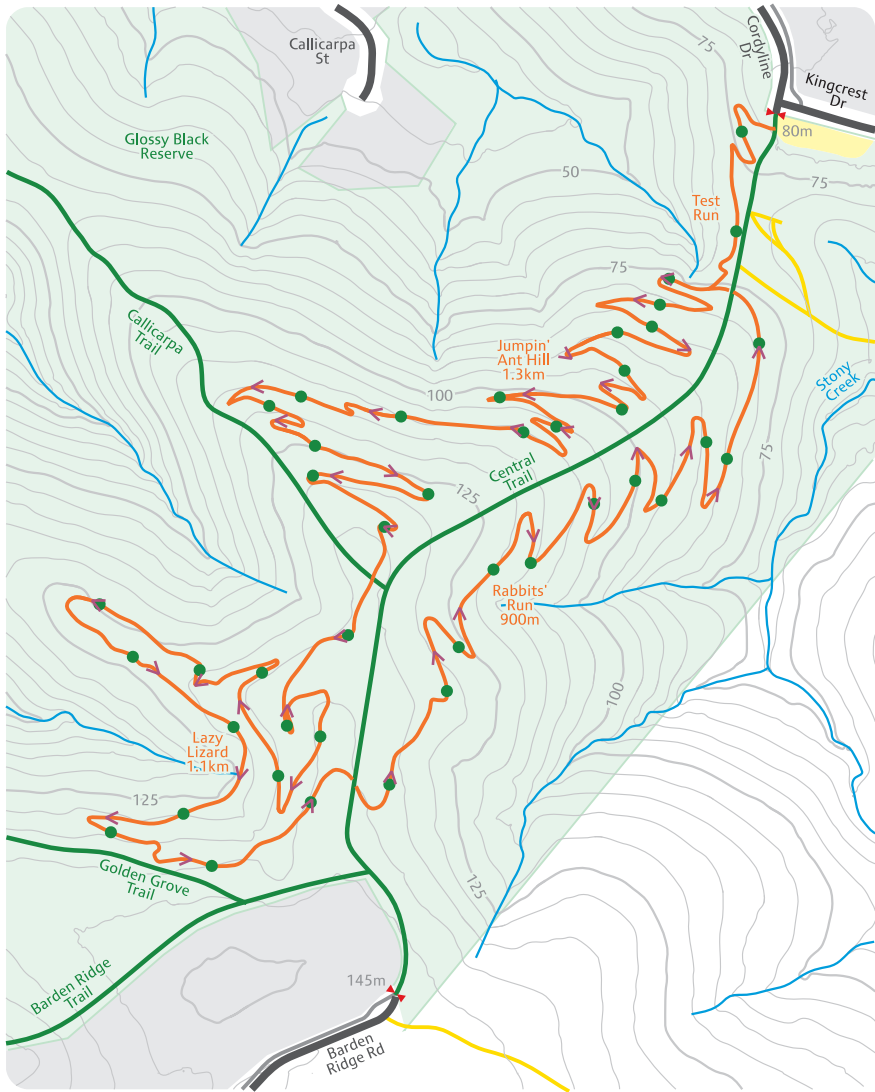

Glossy Black Reserve

MTB trails may only be used by cyclists
 MTB trails are one way

3.5km trails

Scale 1:5,000 (1cm = 50m)
 Contours 5m : 25m

for a future edition of

Where to Mountain Bike
in South East Queensland
FIFTH EDITION fully revised and expanded

www.organisedgrime.com.au

DRAFT MAP SUBJECT TO GROUNDTRUTHING AND APPROVAL
 2020/05/27