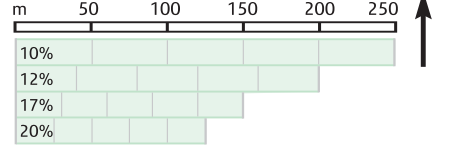

Glossy Black Reserve

MTB trails may only be used by cyclists
 MTB trails are one way

3.5km trails

Scale 1:5,000 (1cm = 50m)
 Contours 5m : 25m

for a future edition of

Where to Mountain Bike
in South East Queensland
FIFTH EDITION fully revised and expanded