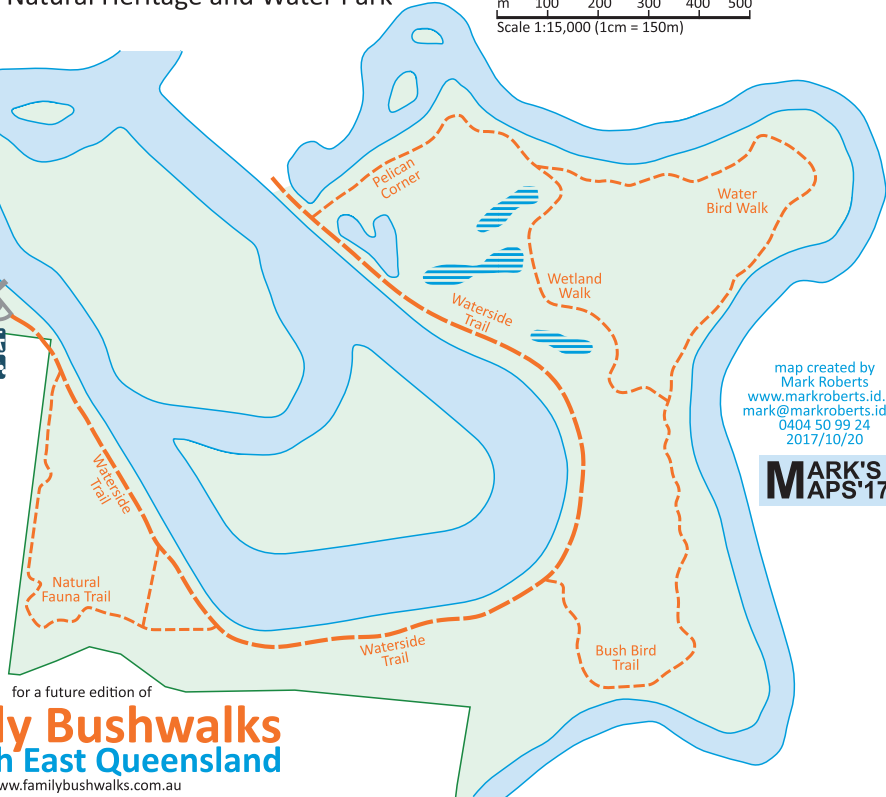

# Goondiwindi Natural Heritage and Water Park

m 100 200 300 400 500  
Scale 1:15,000 (1cm = 150m)

open  
6-8

Johnston Rd  
Goondiwindi 4390  
Goondiwindi Region  
-28.5468,150.3272

map created by  
Mark Roberts  
[www.markroberts.id.au](http://www.markroberts.id.au)  
[mark@markroberts.id.au](mailto:mark@markroberts.id.au)  
0404 50 99 24  
2017/10/20

## Family Bushwalks in South East Queensland

[www.familybushwalks.com.au](http://www.familybushwalks.com.au)

Draft subject to groundtruthing and approval