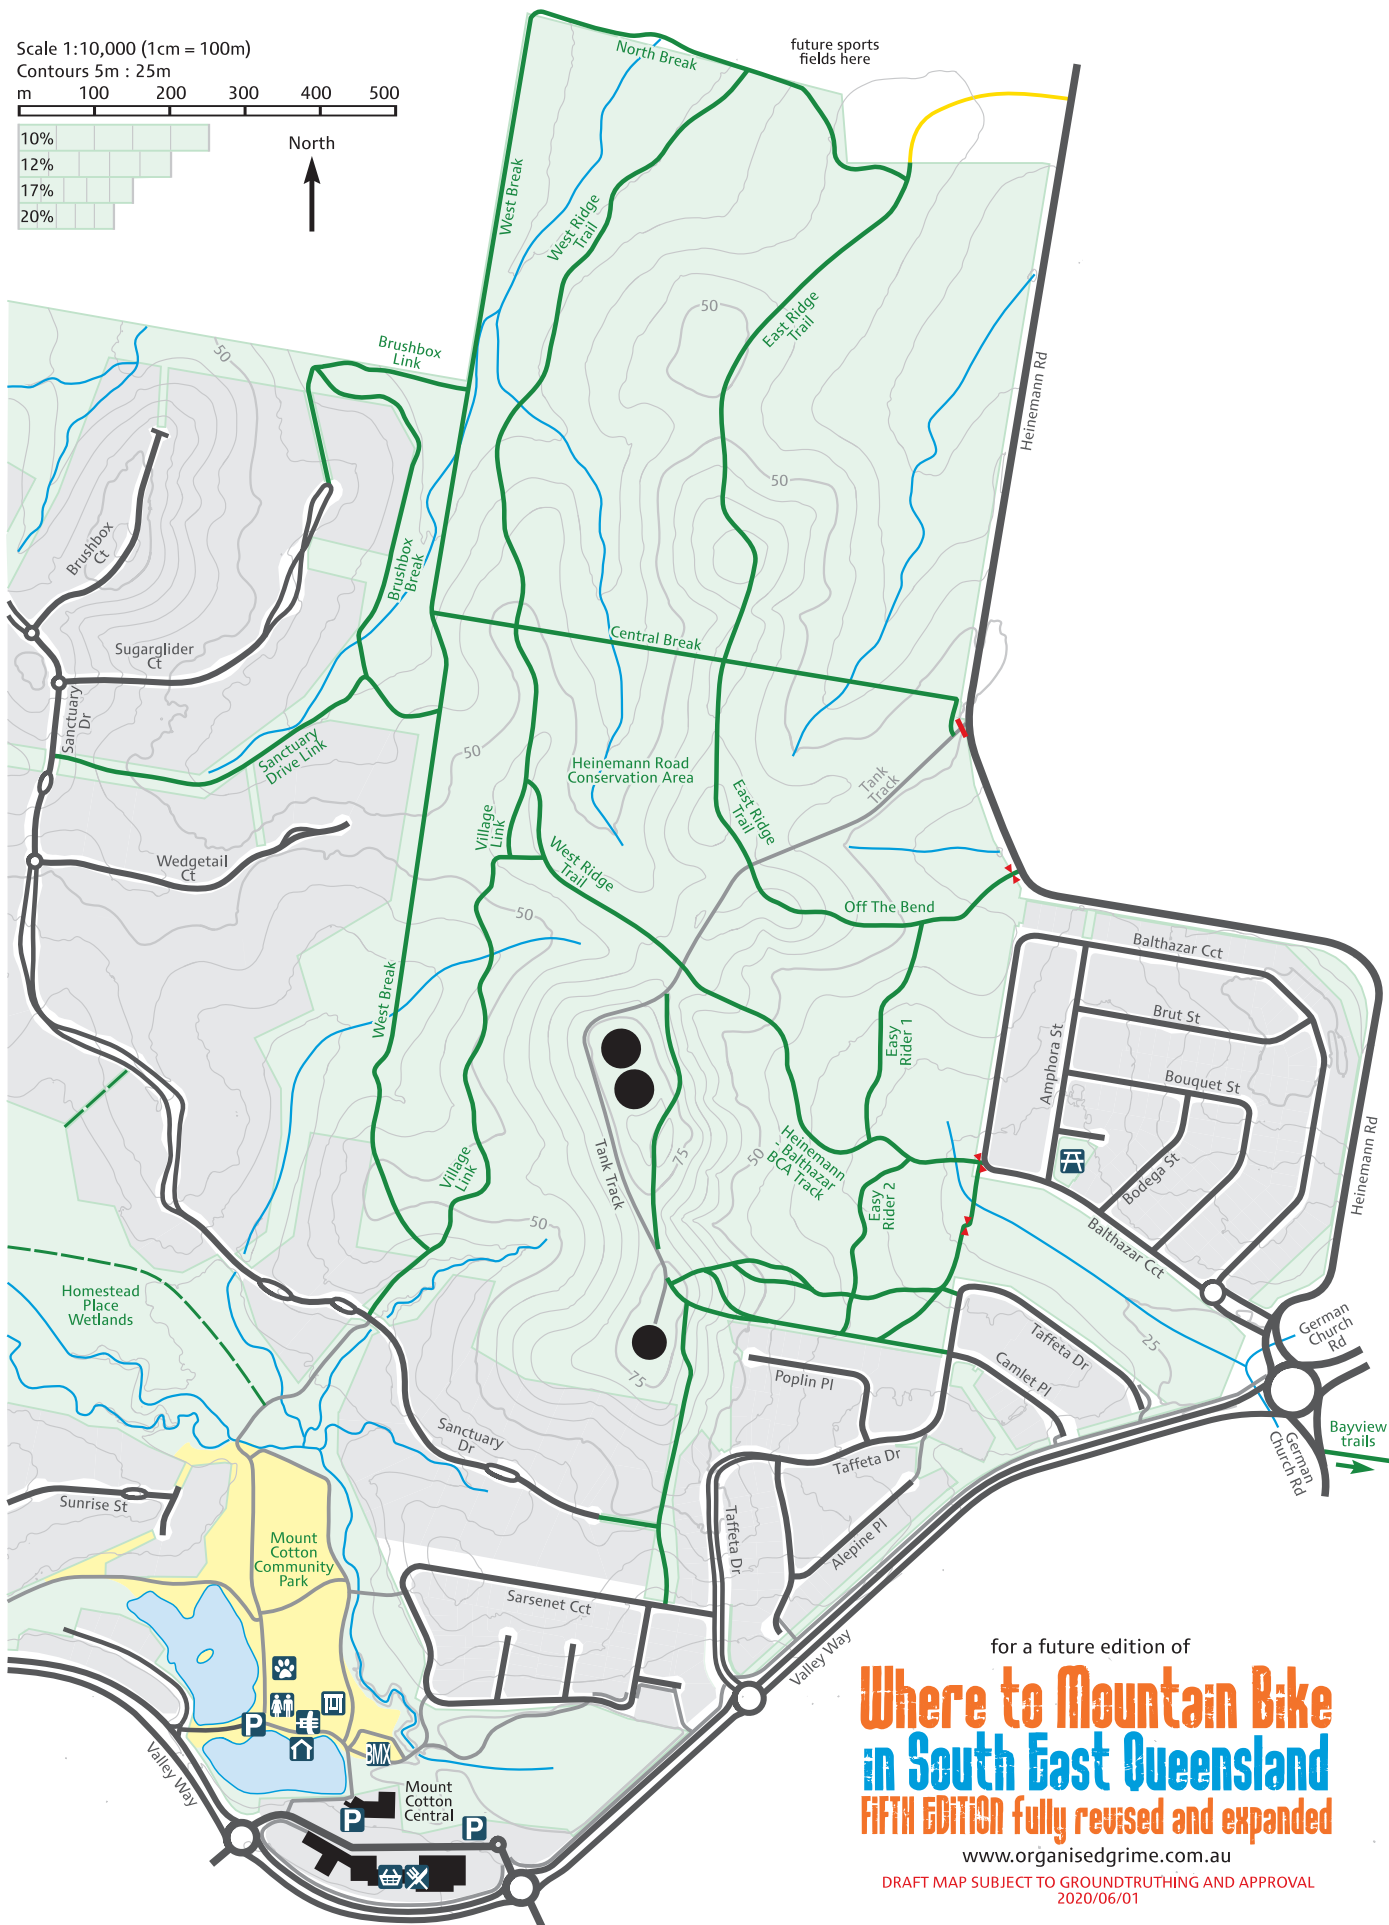

Heinemann Road Conservation Area Mount Cotton, Redlands

for a future edition of
**Where to Mountain Bike
 in South East Queensland**
FIFTH EDITION fully revised and expanded

www.organisedgrime.com.au

DRAFT MAP SUBJECT TO GROUNDTRUTHING AND APPROVAL
 2020/06/01