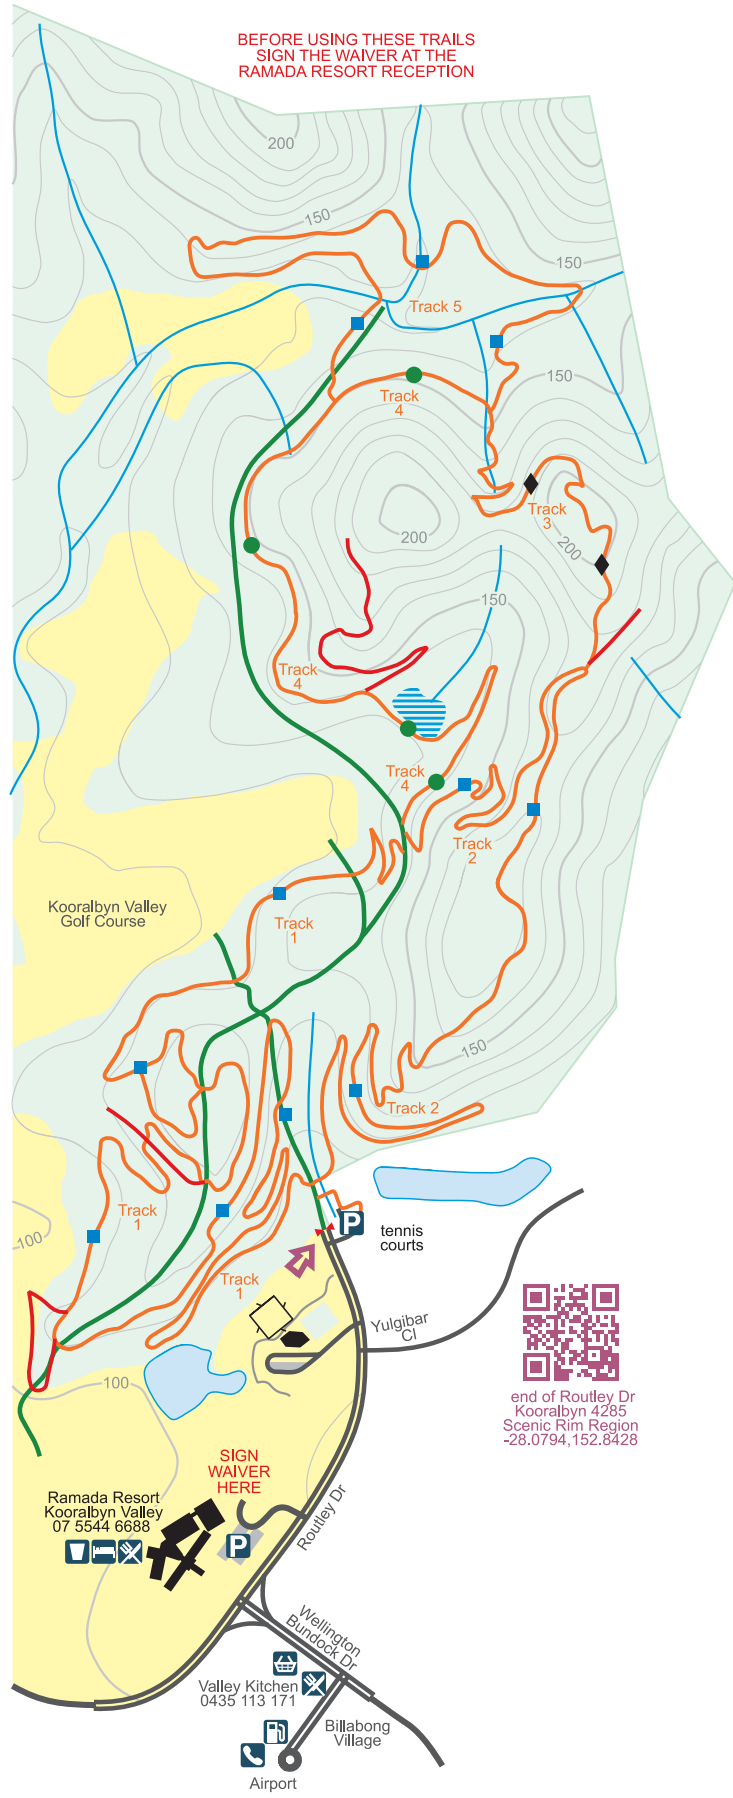

Kooralbyn Valley MTB Park

- 100m
- 9.5km
- Beaudesert 26km NE
-

- Track 1 3510m
- Track 2 2430m
- Track 3 760m
- Track 4 1310m
- Track 5 1420m

Find "Kooralbyn Mountain Biking" on Facebook

map created by
 Mark Roberts
www.markroberts.id.au
mark@markroberts.id.au
 0404 50 99 24

for a future edition of

Where to Mountain Bike in South East Queensland FIFTH EDITION fully revised and expanded

www.organisedgrime.com.au

DRAFT MAP SUBJECT TO GROUNDTRUTHING AND APPROVAL
 2017/07/25

BEFORE USING THESE TRAILS
 SIGN THE WAIVER AT THE
 RAMADA RESORT RECEPTION

end of Routley Dr
 Kooralbyn 4285
 Scenic Rim Region
 -28.0794, 152.8428

Ramada Resort
 Kooralbyn Valley
 07 5544 6688

SIGN
 WAIVER
 HERE

Valley Kitchen
 0435 113 171

Billabong
 Village

Airport