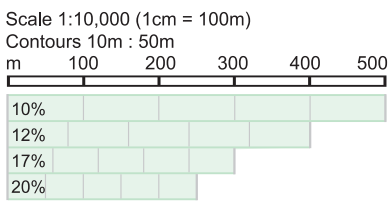

Kooralbyn Valley MTB Park

- 100m
- 9.5km
- Beaudesert 26km NE
-

- Track 1 3510m
- Track 2 2430m
- Track 3 760m
- Track 4 1310m
- Track 5 1420m

Find "Kooralbyn Mountain Biking" on Facebook

map created by
 Mark Roberts
www.markroberts.id.au
mark@markroberts.id.au
 0404 50 99 24