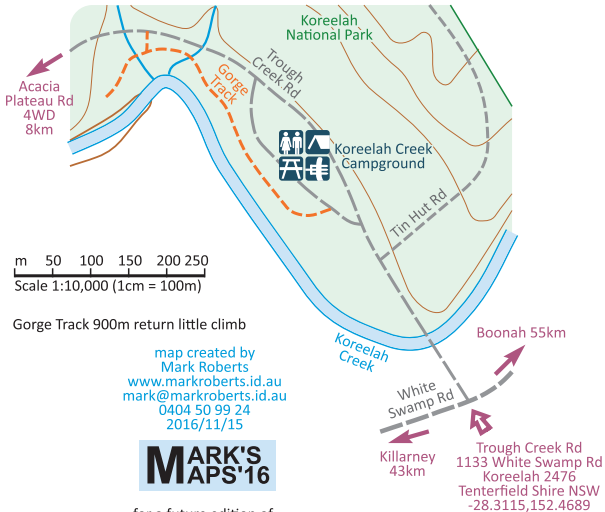

# Koreelah National Park Gorge Walking Track

**MARK'S  
MAPS'16**

for a future edition of

## Family Bushwalks in South East Queensland

[www.familybushwalks.com.au](http://www.familybushwalks.com.au)

Draft subject to groundtruthing and approval