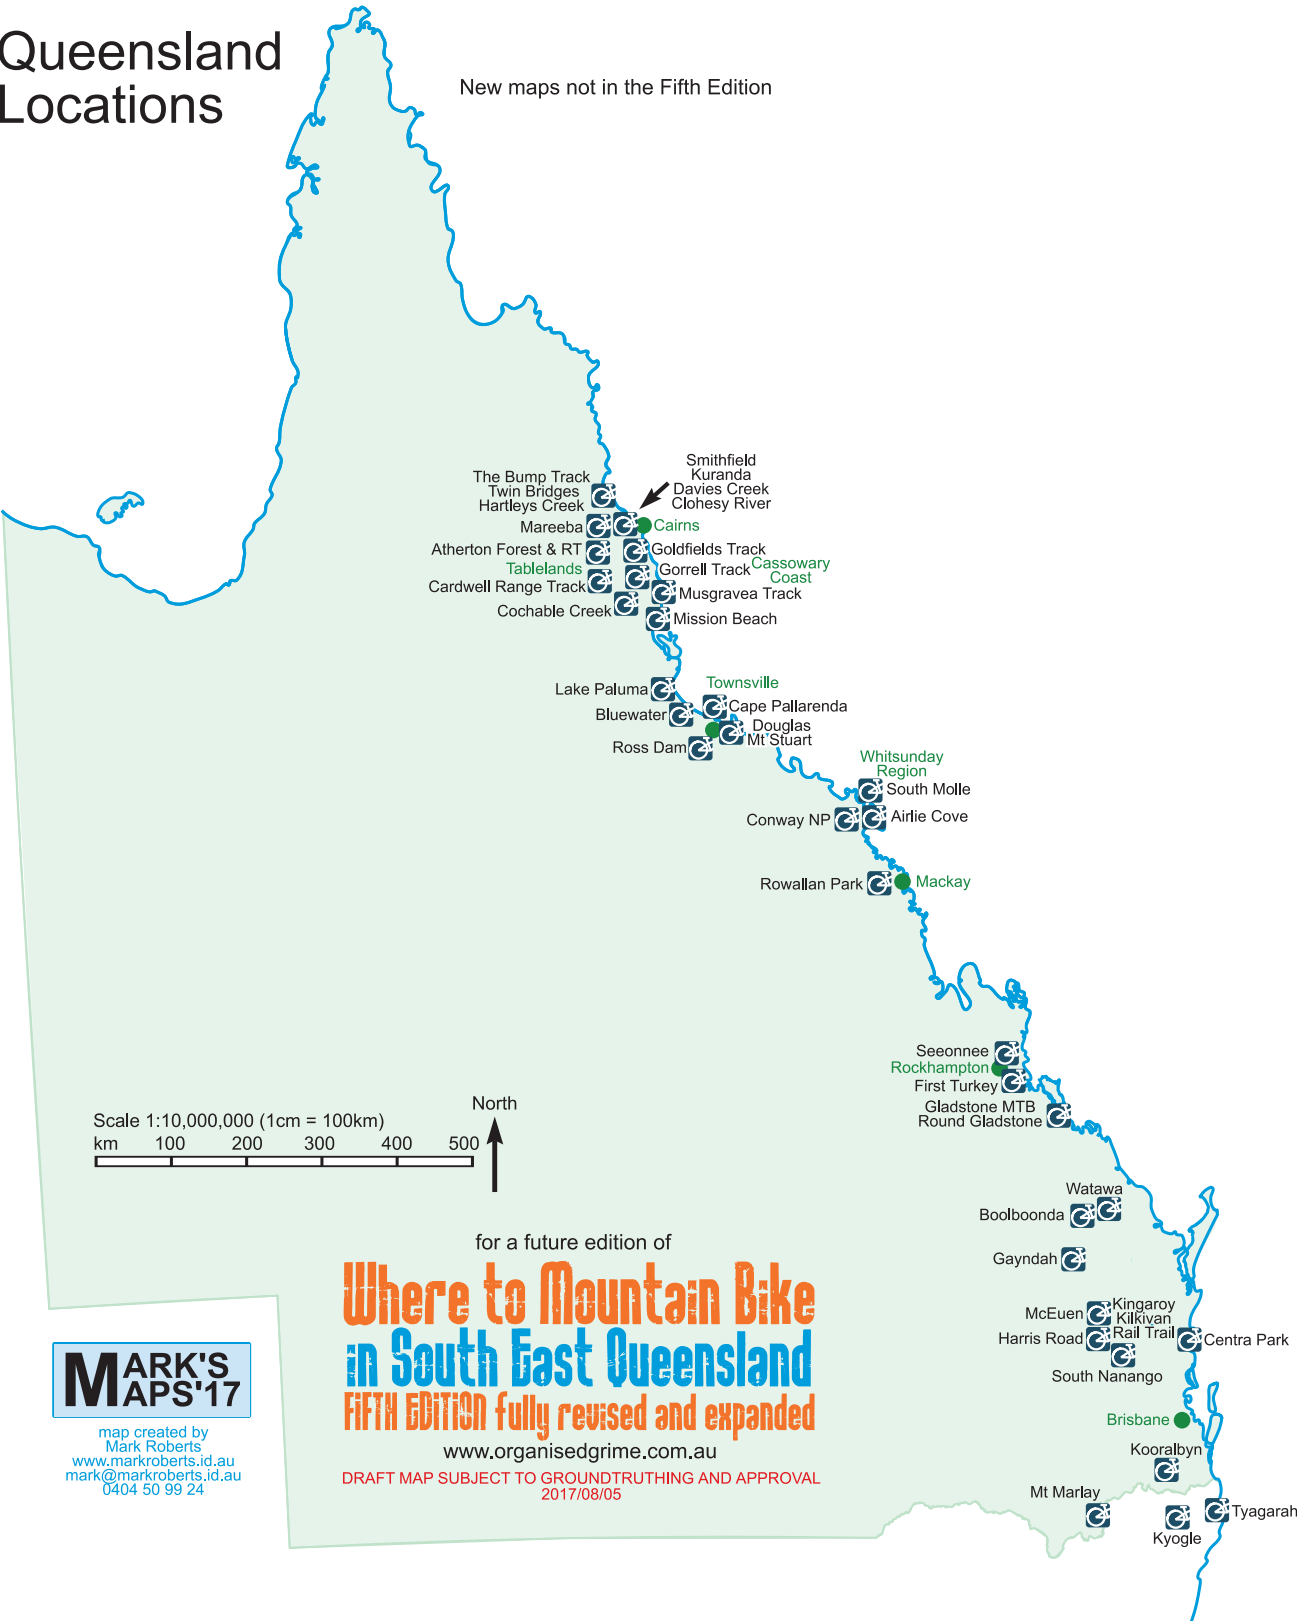

Queensland Locations

New maps not in the Fifth Edition

The Bump Track
Twin Bridges
Hartleys Creek
Mareeba
Atherton Forest & RT
Tablelands
Cardwell Range Track
Cochable Creek
Smithfield
Kuranda
Davies Creek
Clohesy River
Cairns
Goldfields Track
Gorrell Track
Musgravea Track
Mission Beach

Lake Paluma
Bluewater
Ross Dam
Townsville
Cape Pallarenda
Douglas
Mt Stuart

Whitsunday Region
South Molle
Conway NP
Airlie Cove

Rowallan Park
Mackay

Seeonnee
Rockhampton
First Turkey
Gladstone MTB
Round Gladstone

Watawa
Boolboonda
Gayndah

McEuen
Harris Road
Kingaroy
Kilkivan
Rail Trail
Centra Park
South Nanango

Brisbane
Kooralbyn

Mt Marlay
Tyagarah
Kyogle

for a future edition of

Where to Mountain Bike in South East Queensland FIFTH EDITION fully revised and expanded

www.organisedgrime.com.au

DRAFT MAP SUBJECT TO GROUNDTRUTHING AND APPROVAL
2017/08/05

**MARK'S
MAPS'17**

map created by
Mark Roberts
www.markroberts.id.au
mark@markroberts.id.au
0404 50 99 24