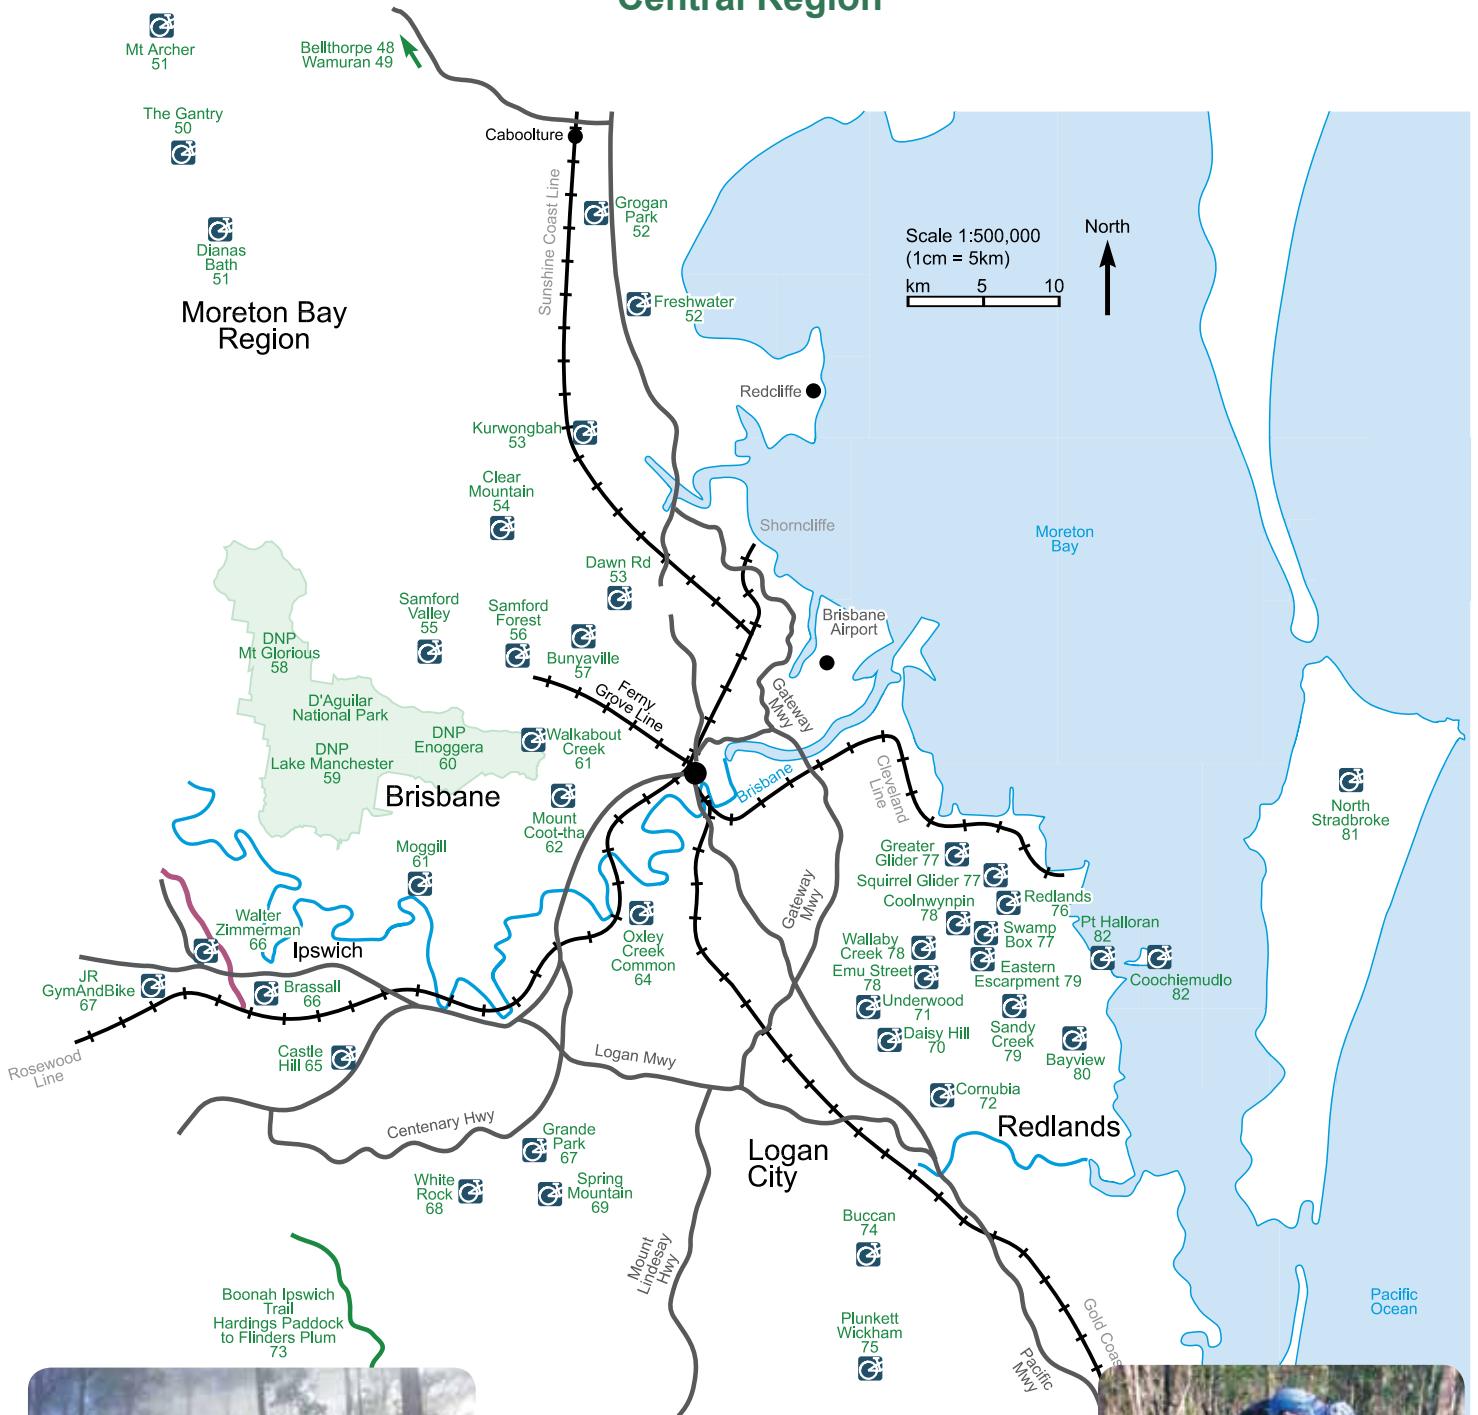

Central Region

Cabbage Tree Range Road in D'Aguilar NP by Alison Forbes

Wiry Panic, Daisy Hill © North Brisbane Dirt Dogs

Where to Mountain Bike in South East Queensland

From the Fifth Edition of the bestselling book available online at www.organisedgrime.com.au and from shops throughout SE QLD

Walkabout Creek Pump Track © Heather Brammall

Kylie Meduna on Dingo at Gap Creek © Element Photo and Video Productions

Sock Puppet at Bayview © Gary Tischer