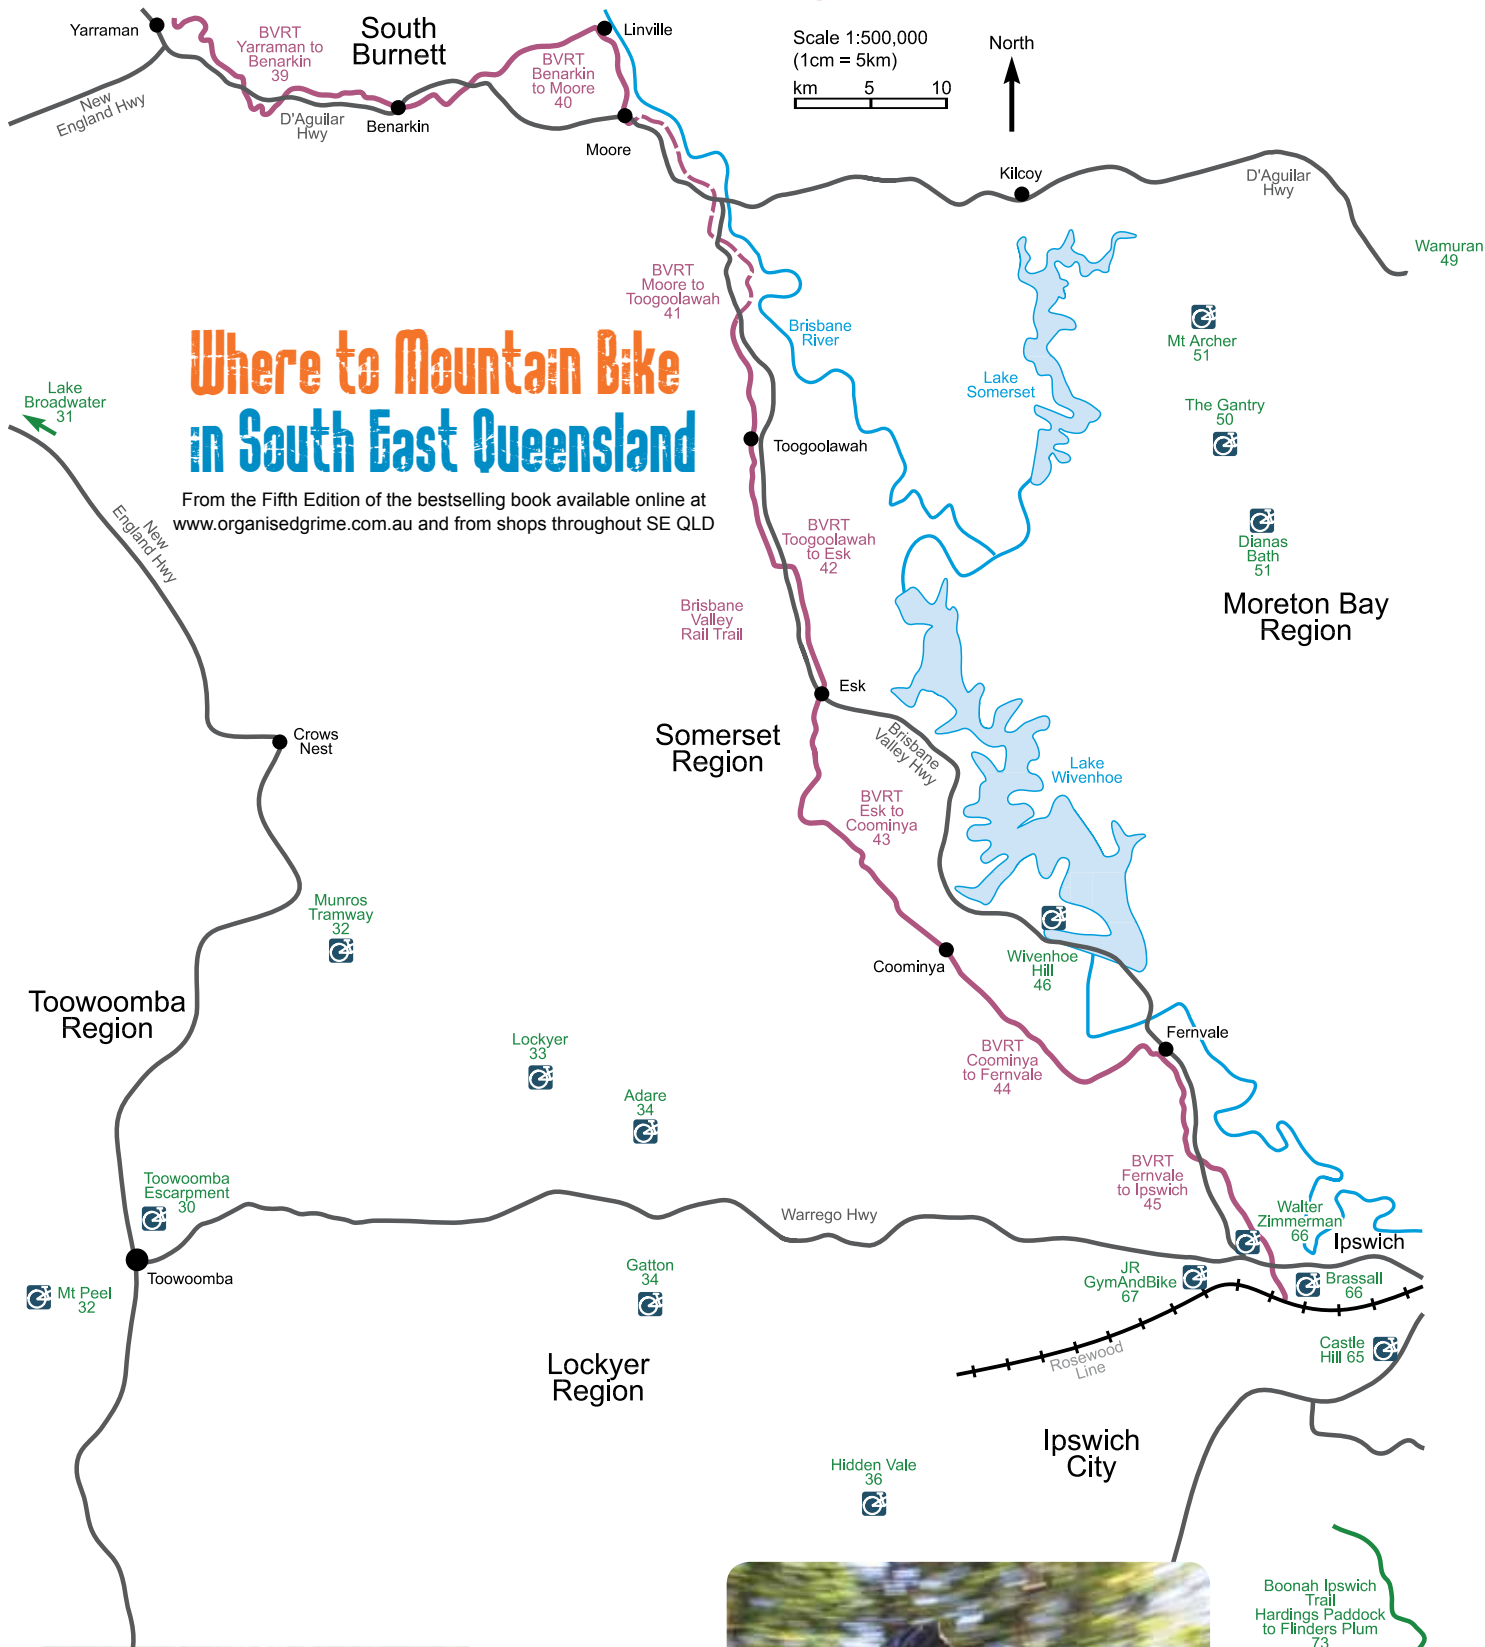

Western Region

Where to Mountain Bike in South East Queensland

From the Fifth Edition of the bestselling book available online at www.organisedgrime.com.au and from shops throughout SE QLD

Jubilee Park © Element Photo and Video Productions

South East Queensland MTB racing © Daimon Wright

Glen Rock 35

Boonah Ipswich Trail
Hardings Paddock to Flinders Plum 73