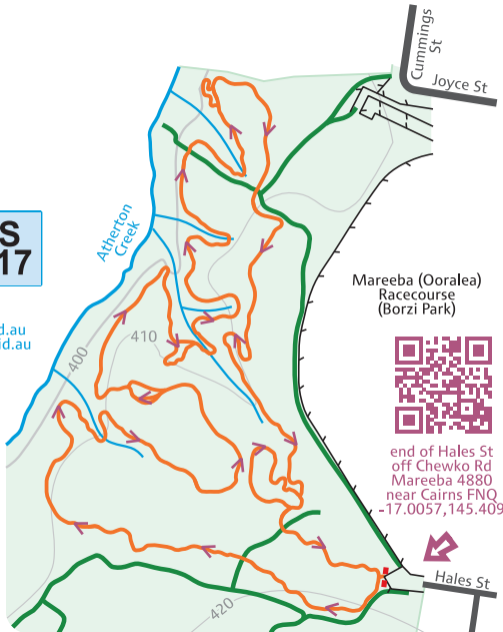

Mareeba Skills Trail

Scale 1:10,000 (1cm = 100m)

Contours 10m : 50m

North

**MARK'S
MAPS'17**

map created by
Mark Roberts
www.markroberts.id.au
mark@markroberts.id.au
0404 50 99 24

With thanks for his help to Mike Coleman

3.9km of singletrack

for a future edition of

Where to Mountain Bike
in South East Queensland
FIFTH EDITION fully revised and expanded

www.organisedgrime.com.au

DRAFT MAP SUBJECT TO GROUNDTRUTHING AND APPROVAL
2017/11/23

Mareeba (Ooralea)
Racecourse
(Borzi Park)

end of Hales St
off Chewko Rd
Mareeba 4880
near Cairns FNQ
-17.0057, 145.409

Hales St