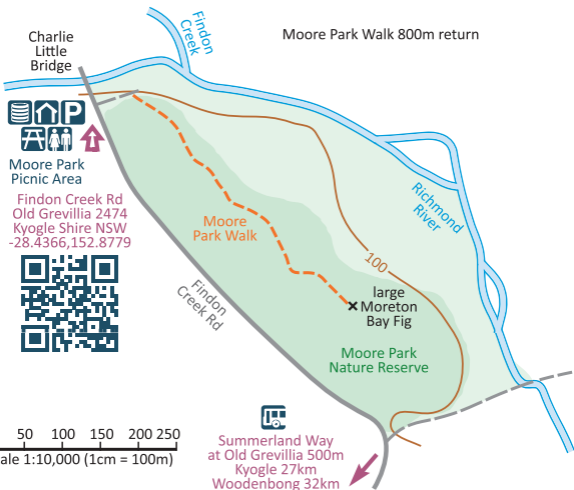

Moore Park Nature Reserve

for a future edition of

Family Bushwalks in South East Queensland

www.familybushwalks.com.au

Draft subject to groundtruthing and approval

map created by
Mark Roberts
www.markroberts.id.au
mark@markroberts.id.au
0404 50 99 24
2016/11/15

**MARK'S
MAPS'16**