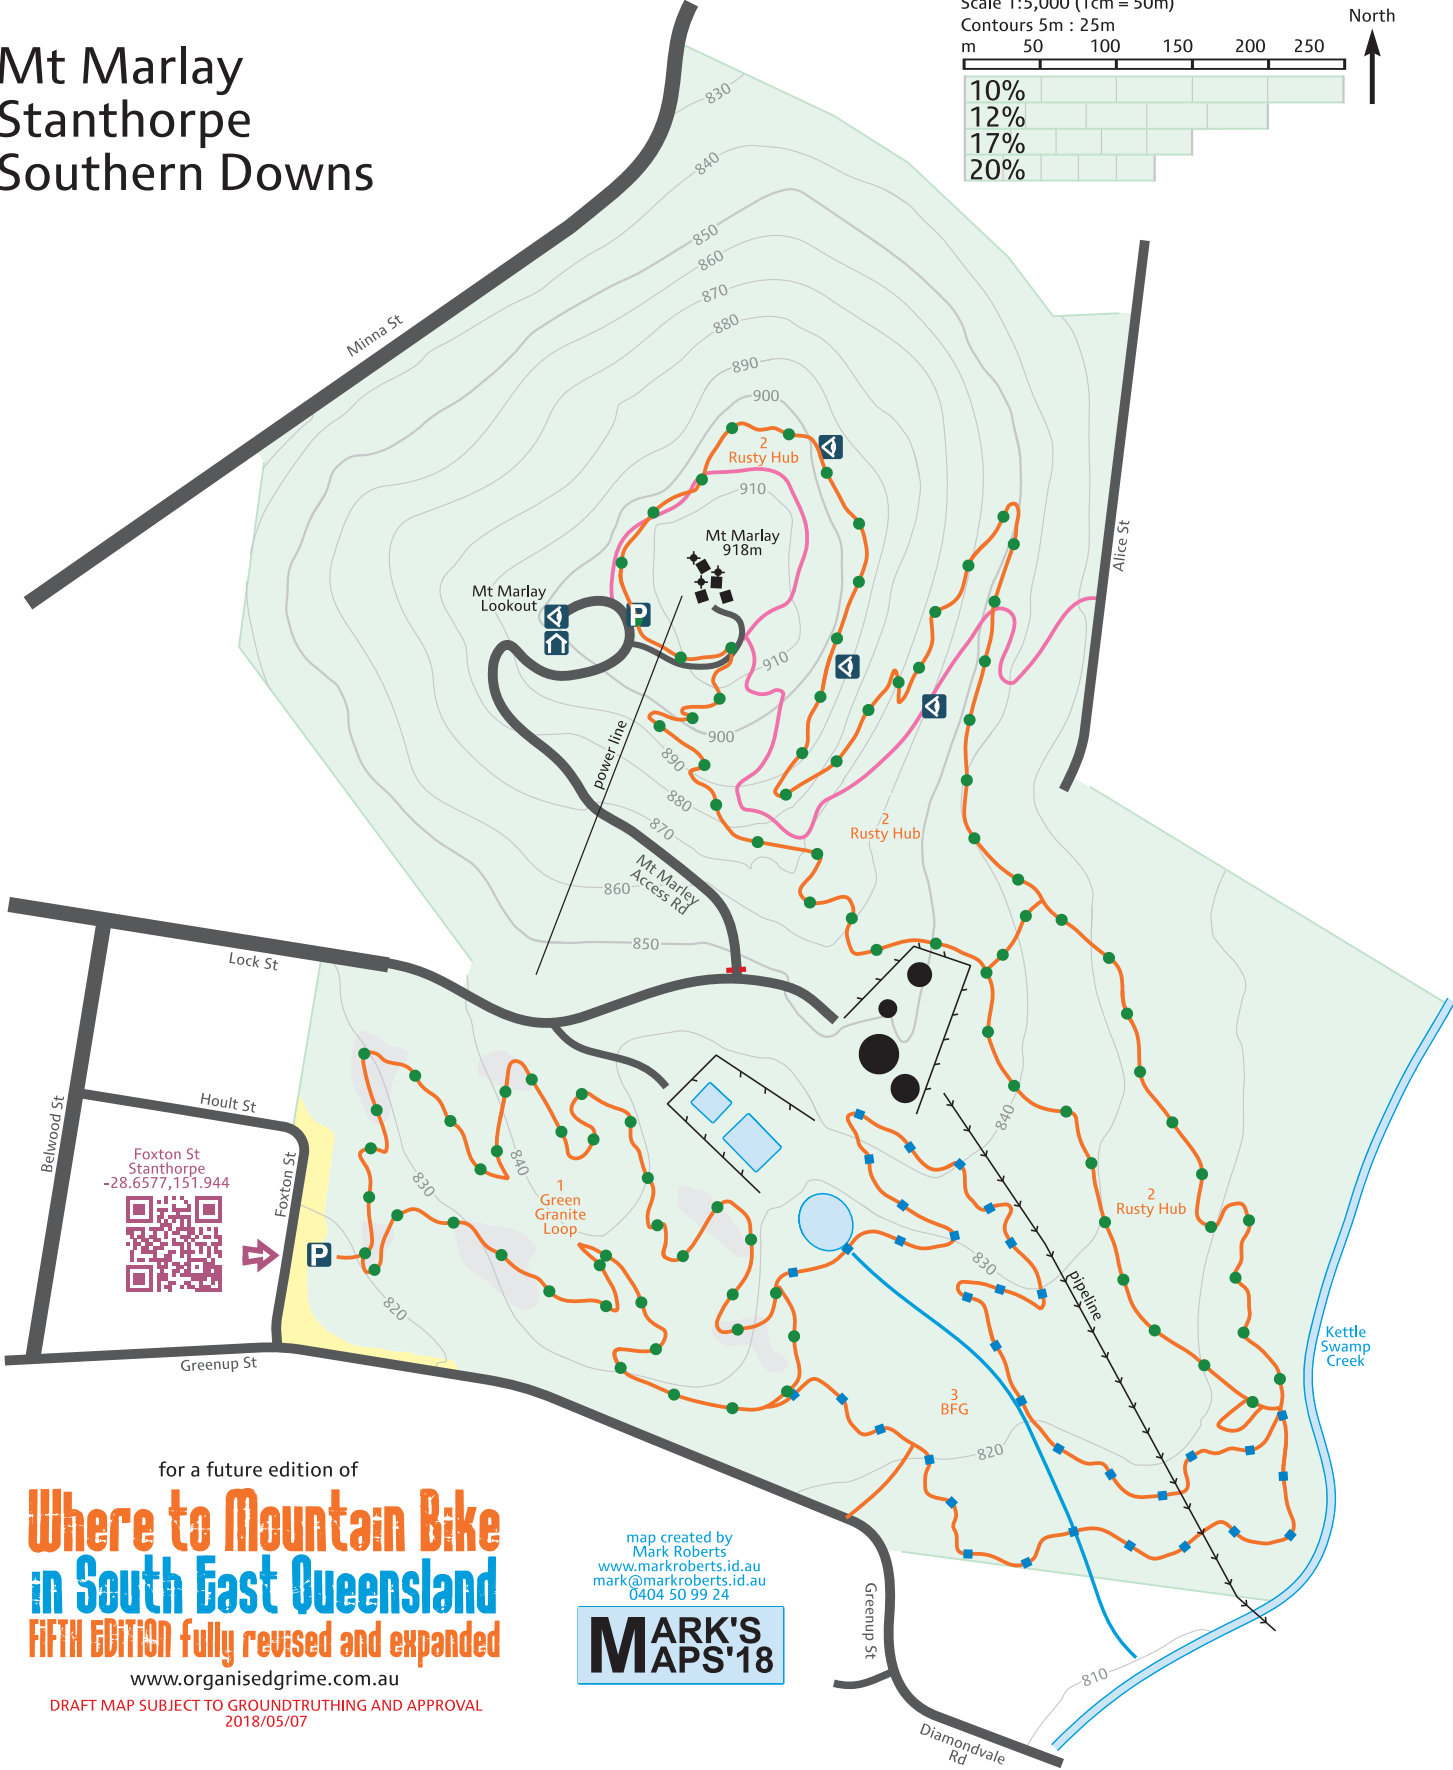

Mt Marlay Stanthorpe Southern Downs

for a future edition of

Where to Mountain Bike in South East Queensland FIFTH EDITION fully revised and expanded

www.organisedgrime.com.au

map created by
Mark Roberts
www.markroberts.id.au
mark@markroberts.id.au
0404 50 99 24

DRAFT MAP SUBJECT TO GROUNDTRUTHING AND APPROVAL
2018/05/07