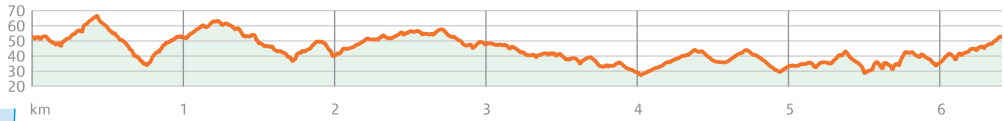

Hillview Drive Circuit 6.4km climb 150m
Profile anticlockwise from northern entrance

Muirlea Trails

Scale 1:10,000 (1cm = 100m)
Contours 10m : 50m

Leslie Dr & Riverside Dr
Muirlea 4306 Ipswich City
-27.5678,152.7388

Hillview Dr & Riverside Dr
Muirlea 4306 Ipswich City
-27.5742,152.7429

for a future edition of
Where to Mountain Bike
in South East Queensland
FIFTH EDITION fully revised and expanded

www.organisedgrime.com.au