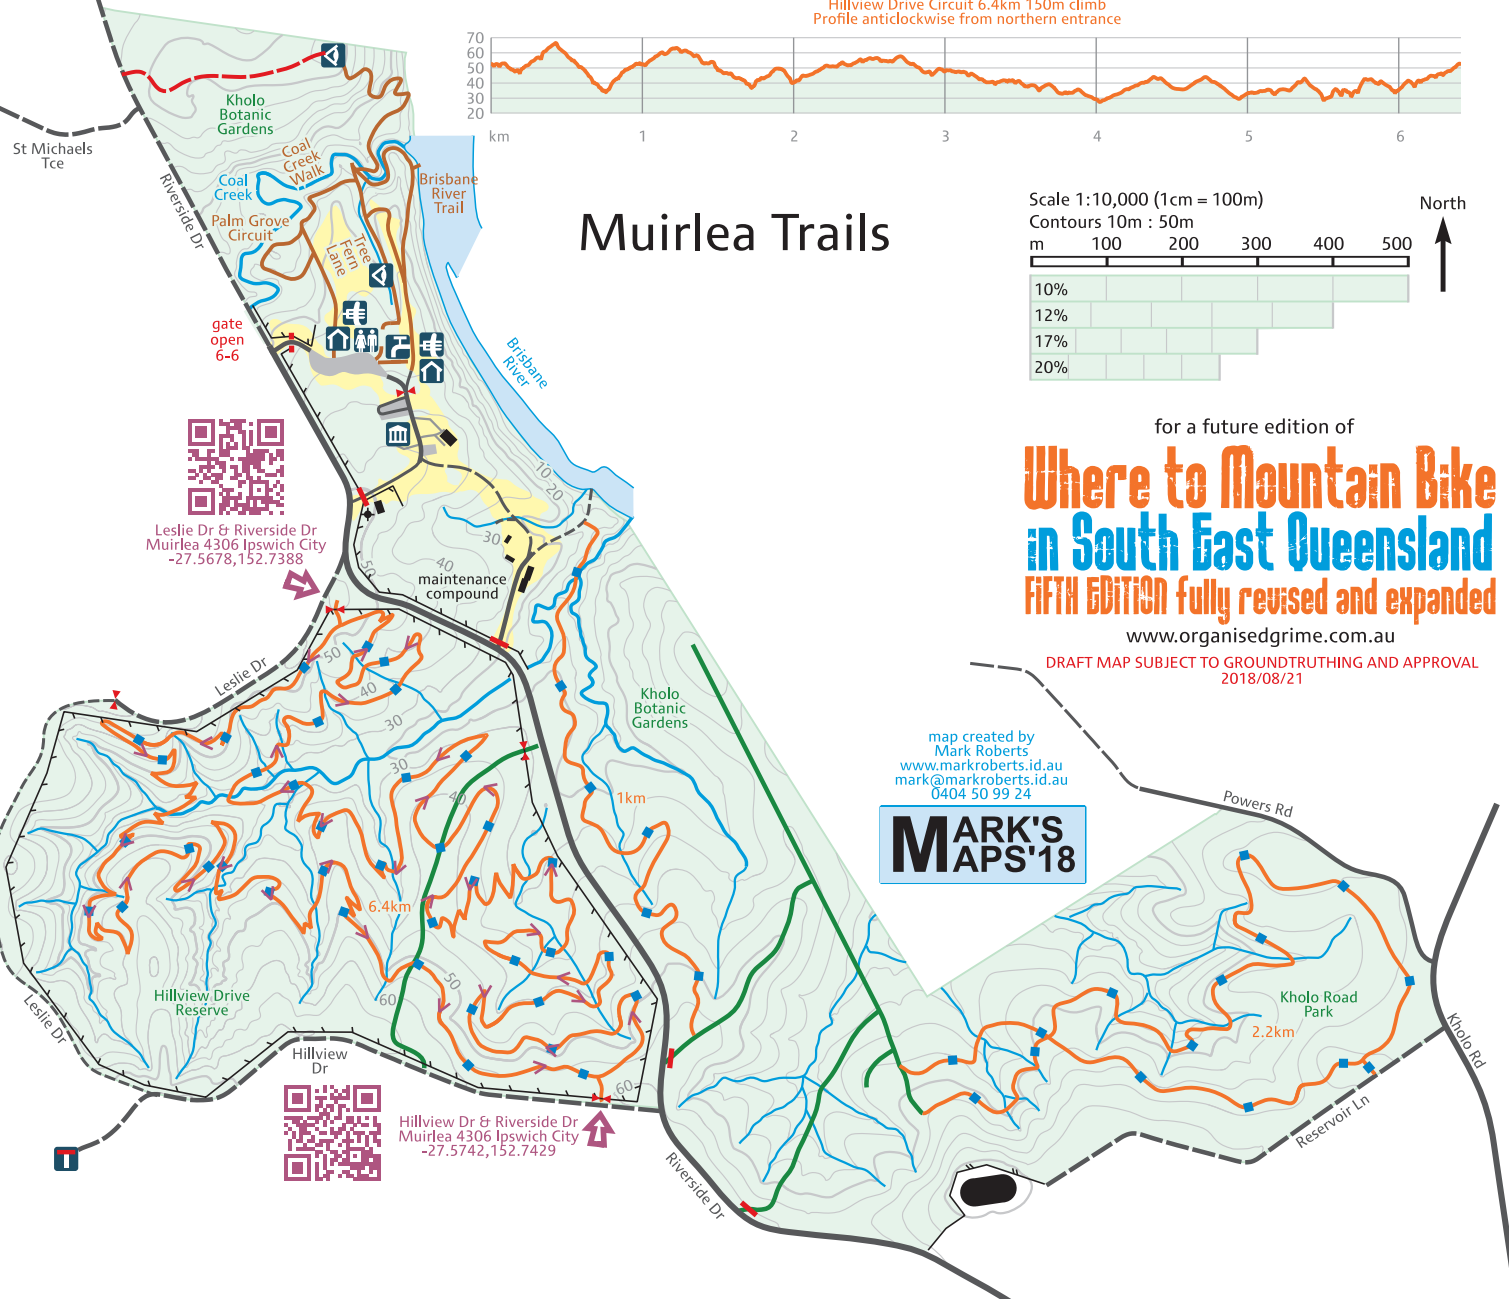

Hillview Drive Circuit 6.4km climb 150m
Profile anticlockwise from northern entrance

Muirlea Trails

Scale 1:10,000 (1cm = 100m)
Contours 10m : 50m

Leslie Dr & Riverside Dr
Muirlea 4306 Ipswich City
-27.5678,152.7388

Hillview Dr & Riverside Dr
Muirlea 4306 Ipswich City
-27.5742,152.7429

for a future edition of
Where to Mountain Bike
in South East Queensland
FIFTH EDITION fully revised and expanded

www.organisedgrime.com.au

DRAFT MAP SUBJECT TO GROUNDTRUTHING AND APPROVAL
2018/08/21

map created by
Mark Roberts
www.markroberts.id.au
mark@markroberts.id.au
0404 50 99 24

Kholo Road Park
2.2km