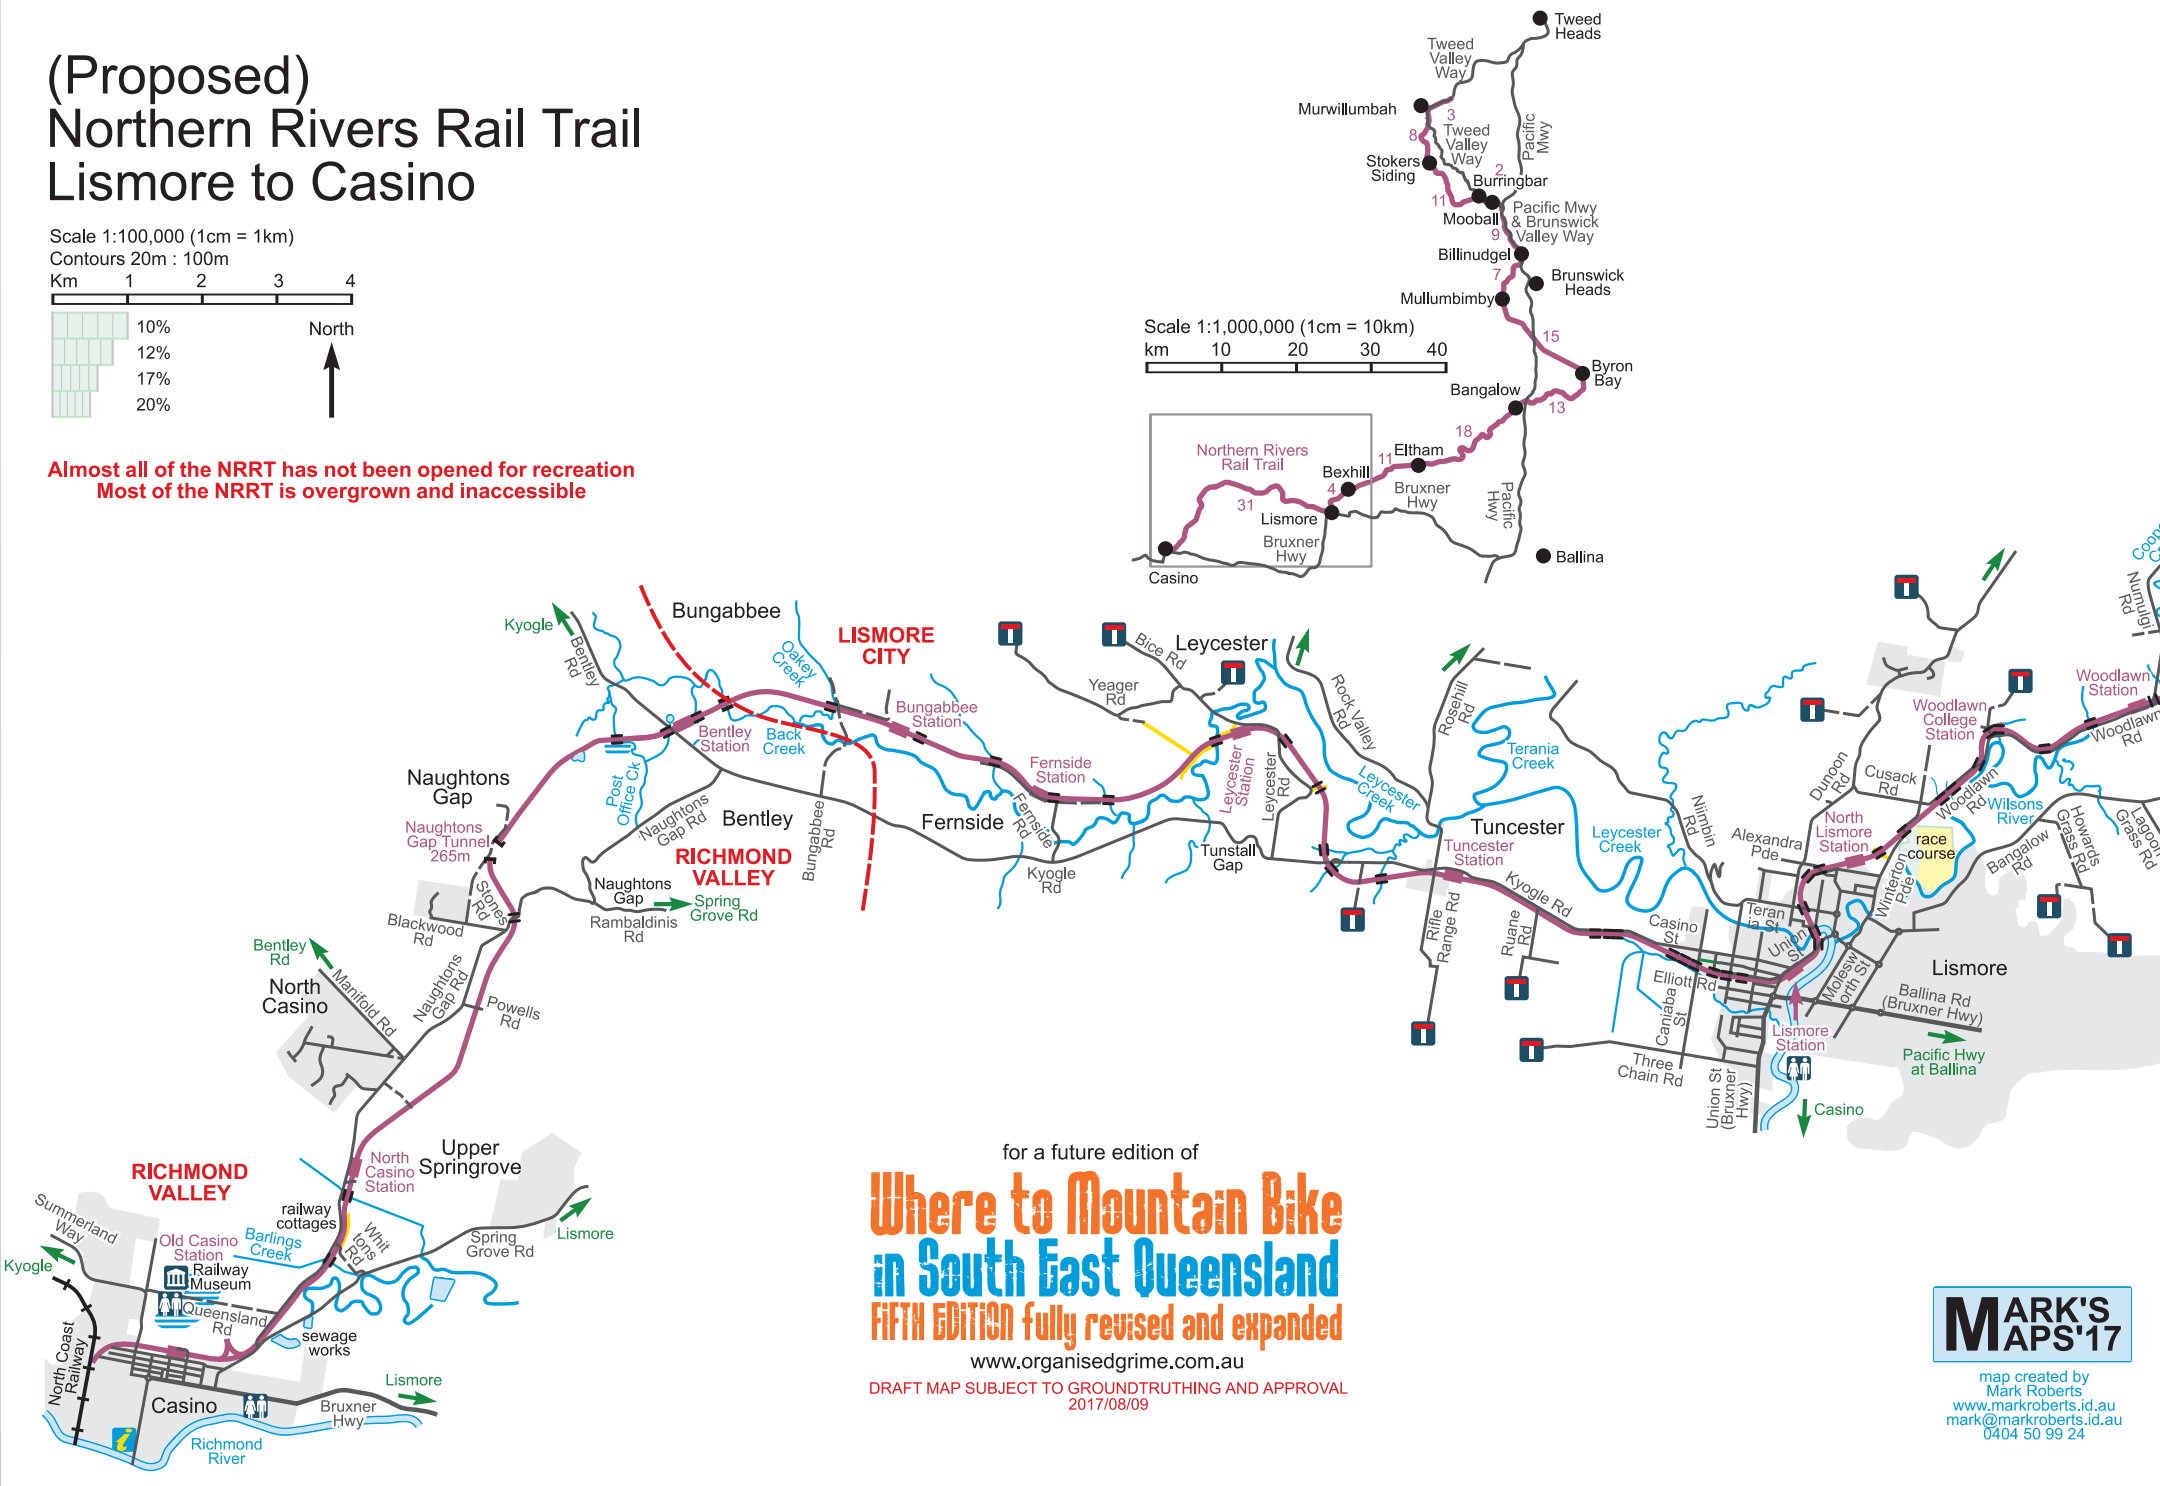

(Proposed) Northern Rivers Rail Trail Lismore to Casino

Scale 1:100,000 (1cm = 1km)

Contours 20m : 100m

Km 1 2 3 4

Almost all of the NRRT has not been opened for recreation
Most of the NRRT is overgrown and inaccessible

Scale 1:1,000,000 (1cm = 10km)

km 10 20 30 40

for a future edition of

**Where to Mountain Bike
in South East Queensland**
FIFTH EDITION fully revised and expanded

www.organisedgrime.com.au

DRAFT MAP SUBJECT TO GROUNDTRUTHING AND APPROVAL
2017/08/09

**MARK'S
MAPS'17**

map created by
Mark Roberts
www.markroberts.id.au
mark@markroberts.id.au
0404 50 99 24