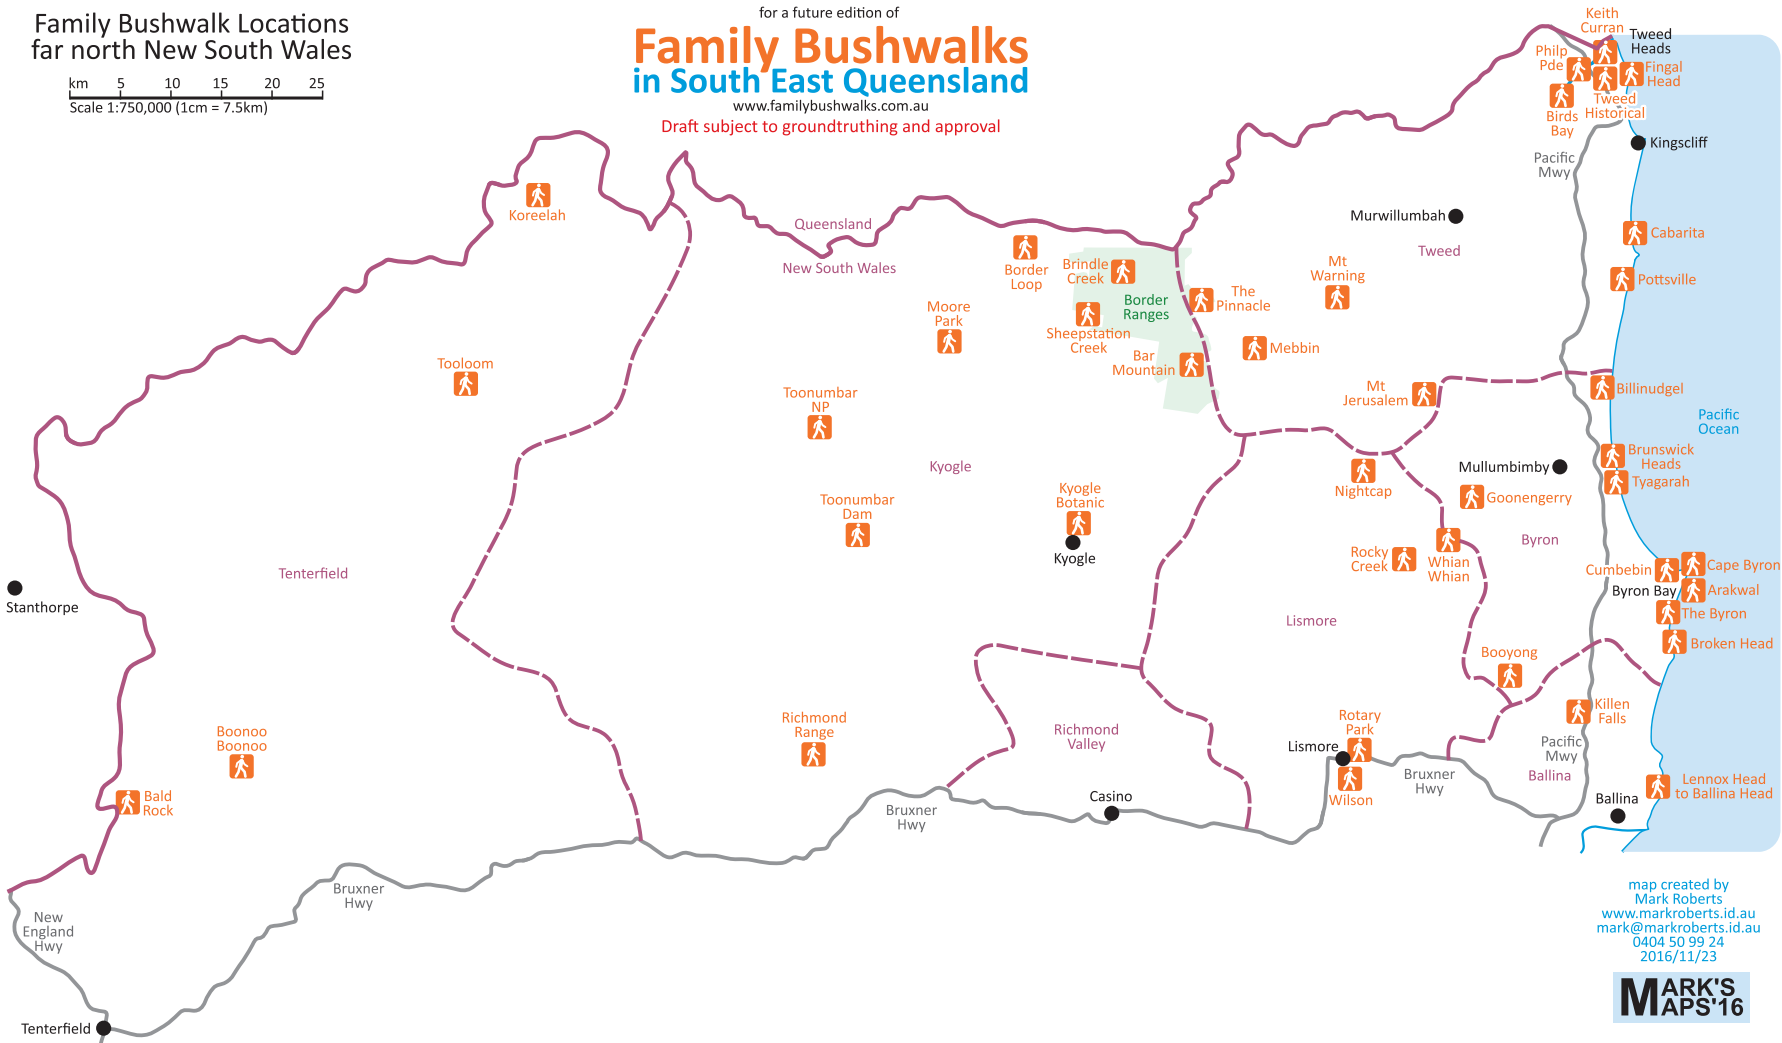

# Family Bushwalk Locations far north New South Wales

## for a future edition of Family Bushwalks in South East Queensland

[www.familybushwalks.com.au](http://www.familybushwalks.com.au)

Draft subject to groundtruthing and approval

map created by  
Mark Roberts  
[www.markroberts.id.au](http://www.markroberts.id.au)  
mark@markroberts.id.au  
0404 50 99 24  
2016/11/23