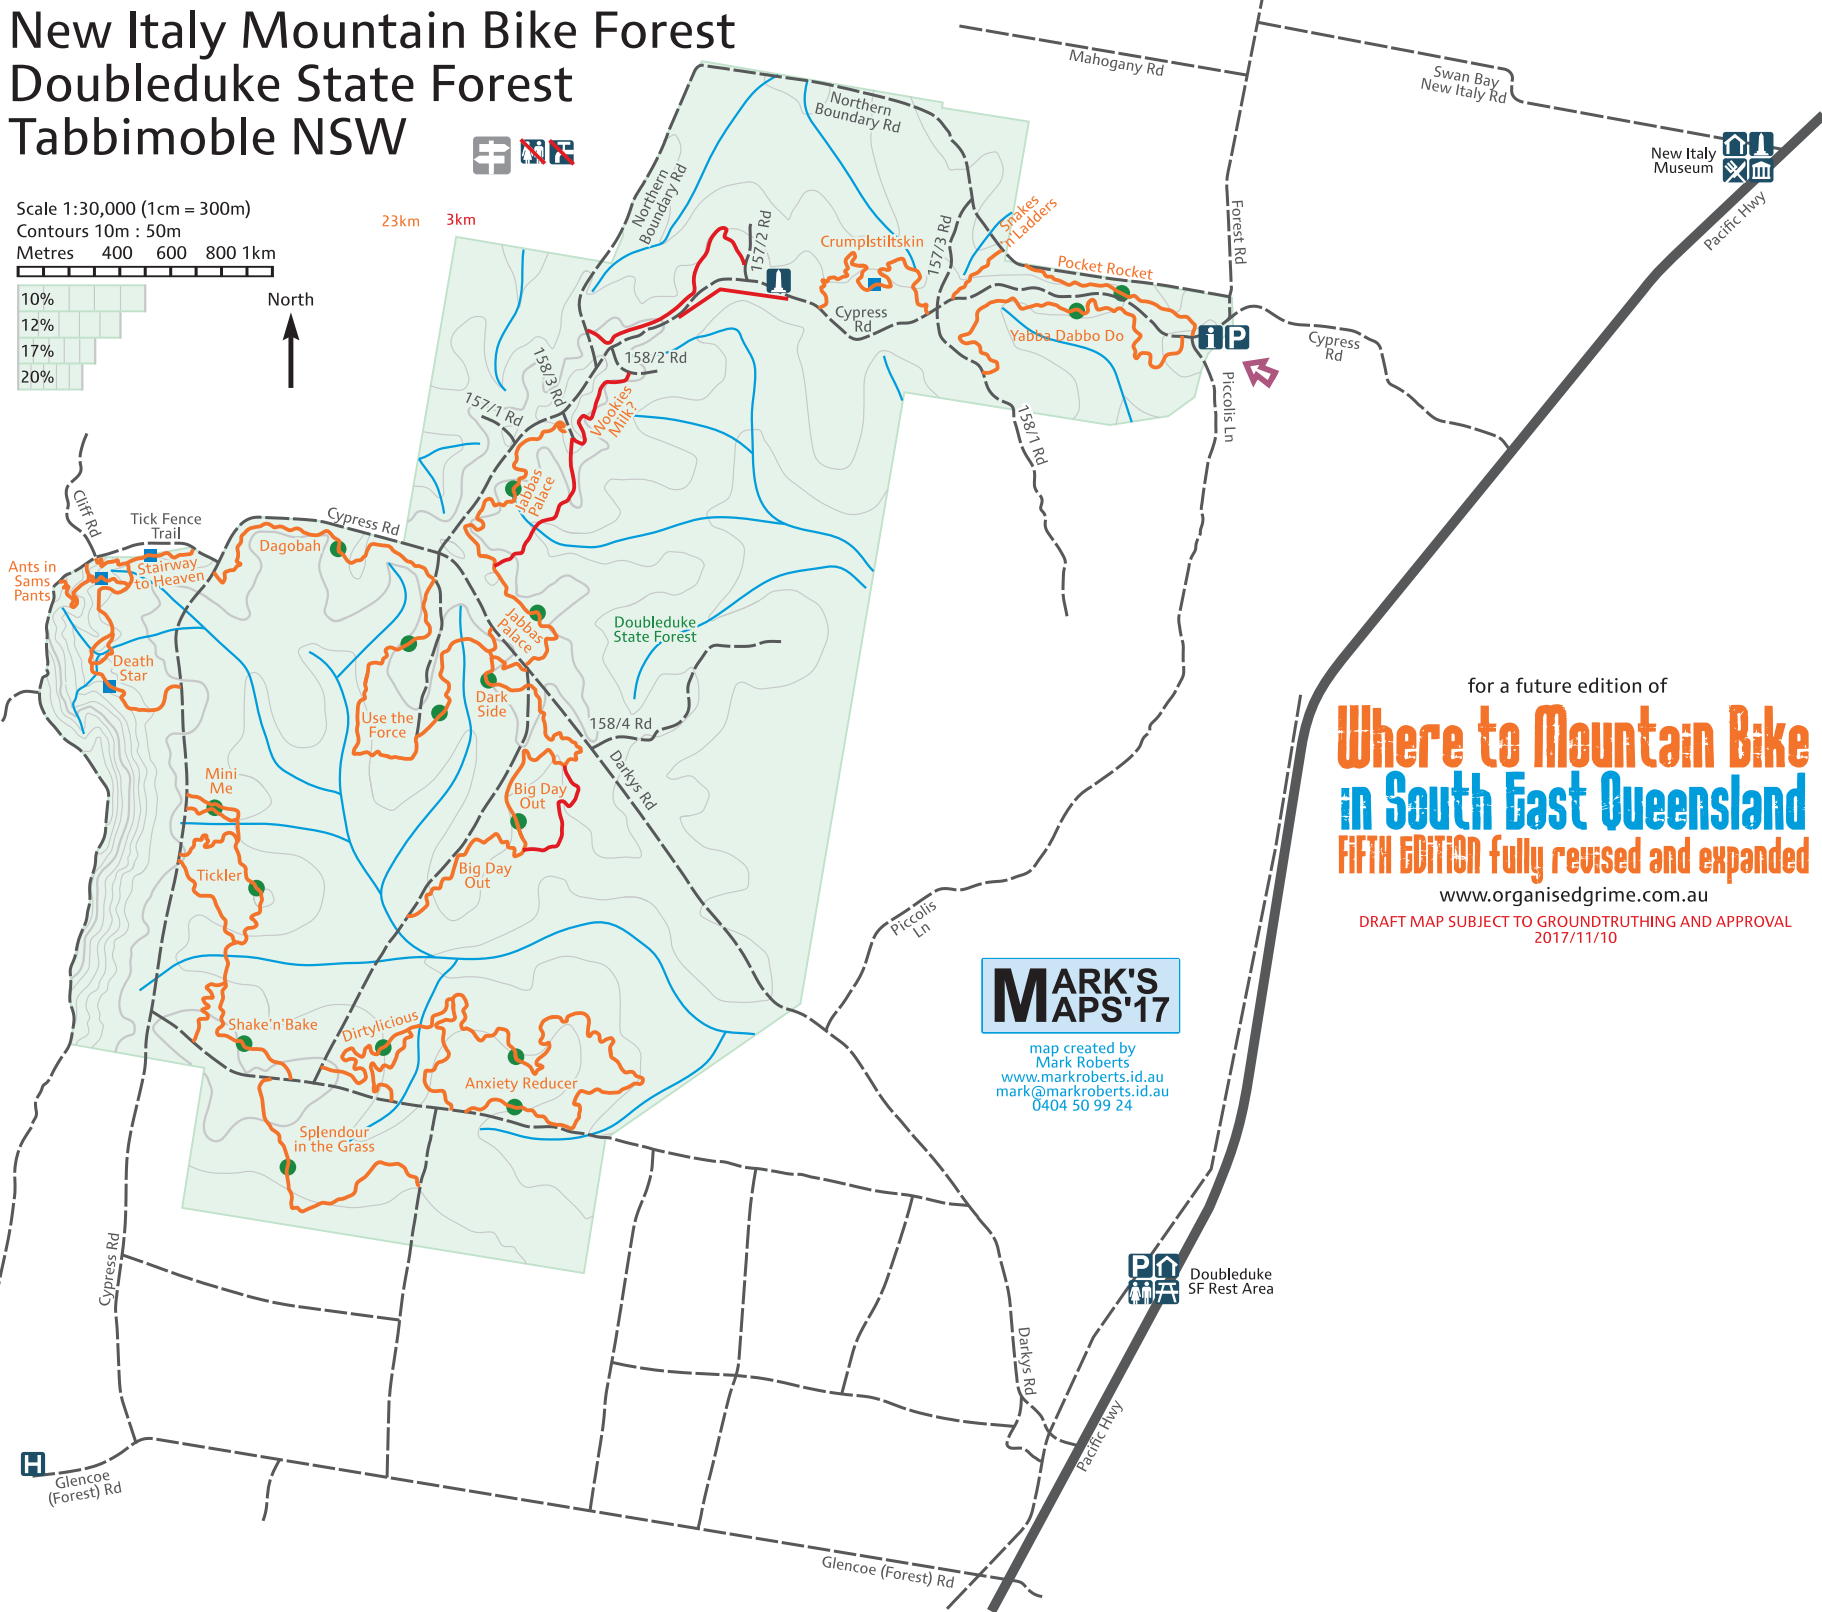

New Italy Mountain Bike Forest Doubleduke State Forest Tabbimoble NSW

Scale 1:30,000 (1cm = 300m)
Contours 10m : 50m
Metres 400 600 800 1km

New Italy Museum

for a future edition of

Where to Mountain Bike in South East Queensland

FIFTH EDITION fully revised and expanded

www.organisedgrime.com.au

DRAFT MAP SUBJECT TO GROUNDTRUTHING AND APPROVAL
2017/11/10

**MARK'S
MAPS'17**

map created by
Mark Roberts
www.markroberts.id.au
mark@markroberts.id.au
0404 50 99 24

Doubleduke SF Rest Area

Glencoe (Forest) Rd