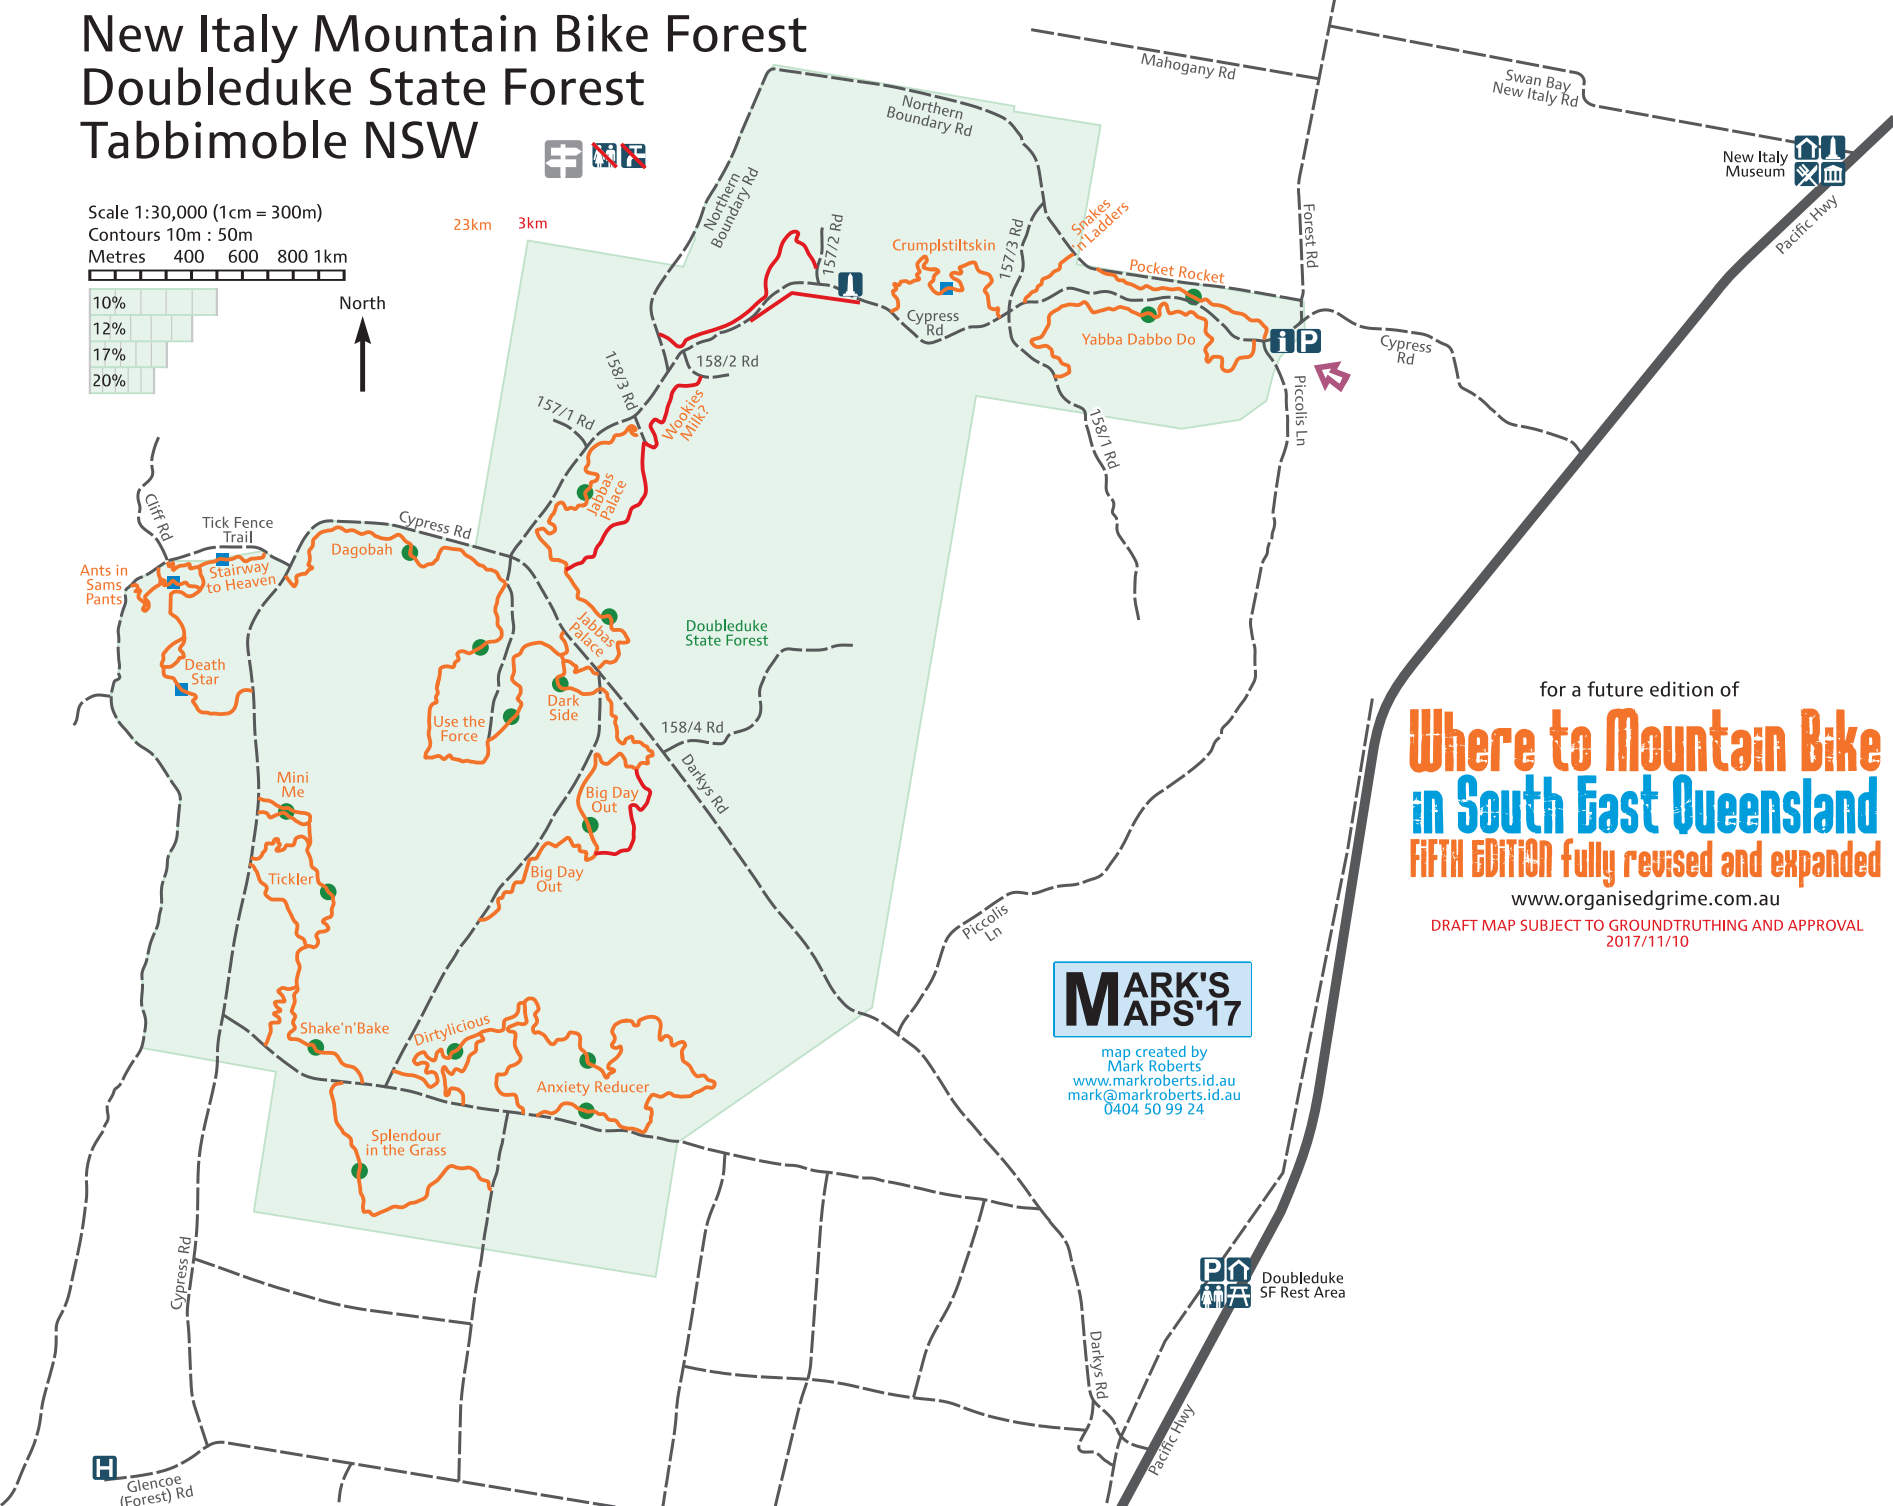

New Italy Mountain Bike Forest Doubleduke State Forest Tabbimoble NSW

Scale 1:30,000 (1cm = 300m)
Contours 10m : 50m
Metres 400 600 800 1km

for a future edition of
**Where to Mountain Bike
 in South East Queensland**
FIFTH EDITION fully revised and expanded

www.organisedgrime.com.au

DRAFT MAP SUBJECT TO GROUNDTRUTHING AND APPROVAL
 2017/11/10

map created by
 Mark Roberts
www.markroberts.id.au
mark@markroberts.id.au
 0404 50 99 24

Doubleduke
 SF Rest Area

Glencoe
 (Forest) Rd