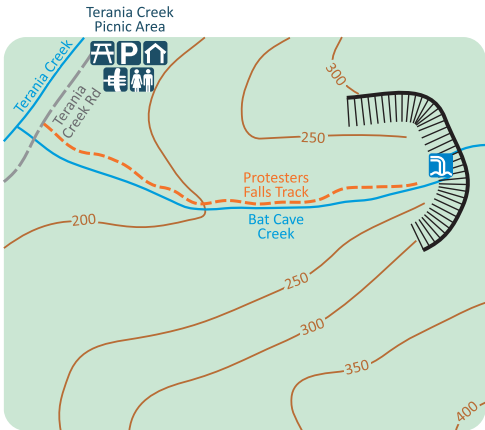

Nightcap National Park Protesters Falls

m 50 100 150 200 250
Scale 1:10,000 (1cm = 100m)

This area is unsafe during and after heavy rain

Protesters Falls Track 1km return

end Terania Creek Rd
The Channon 2480
Lismore City NSW
-28.57,153.3097

The Channon 15km
Lismore via
Dunoon Rd 34km

for a future edition of

Family Bushwalks in South East Queensland

www.familybushwalks.com.au

Draft subject to groundtruthing and approval

map created by
Mark Roberts
www.markroberts.id.au
mark@markroberts.id.au
0404 50 99 24
2016/11/20

**MARK'S
MAPS'16**