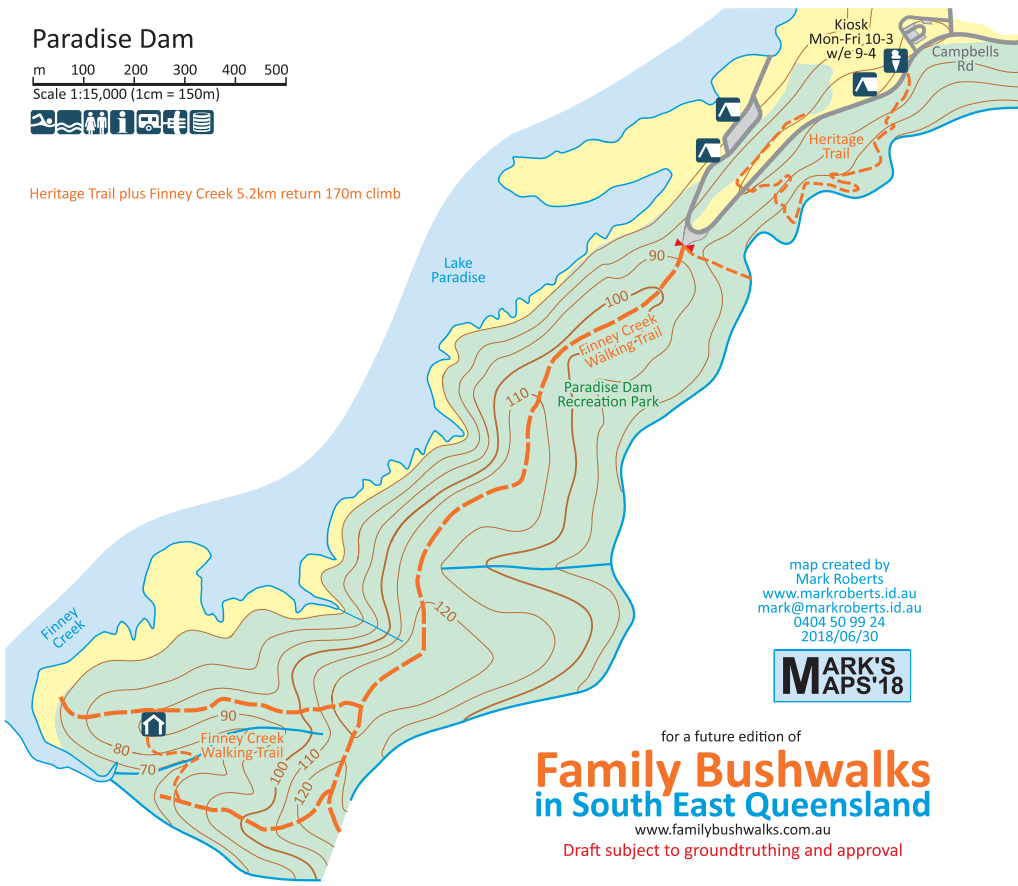

Paradise Dam

m 100 200 300 400 500

Scale 1:15,000 (1cm = 150m)

Heritage Trail plus Finney Creek 5.2km return 170m climb

map created by
Mark Roberts
www.markroberts.id.au
mark@markroberts.id.au
0404 50 99 24
2018/06/30

for a future edition of

Family Bushwalks in South East Queensland

www.familybushwalks.com.au

Draft subject to groundtruthing and approval