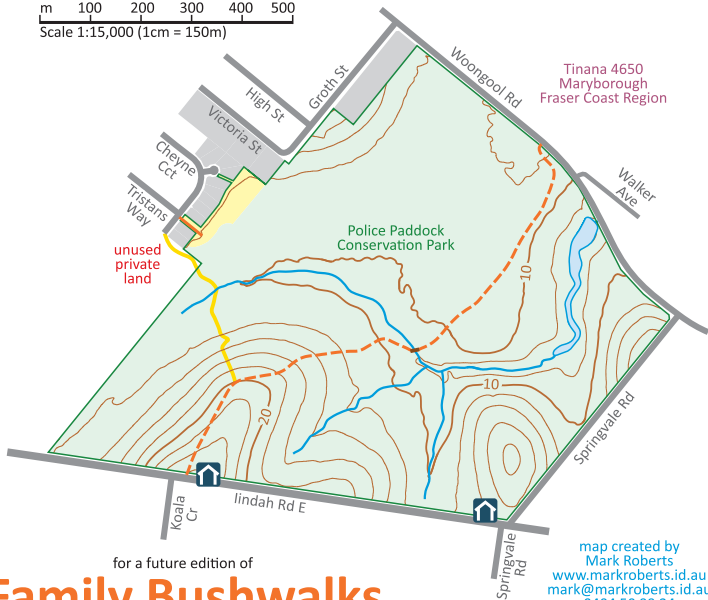

Police Paddock

m 100 200 300 400 500
Scale 1:15,000 (1cm = 150m)

Tinana 4650
Maryborough
Fraser Coast Region

for a future edition of

Family Bushwalks in South East Queensland

www.familybushwalks.com.au

Draft subject to groundtruthing and approval

map created by
Mark Roberts
www.markroberts.id.au
mark@markroberts.id.au
0404 50 99 24

**MARK'S
MAPS'20**