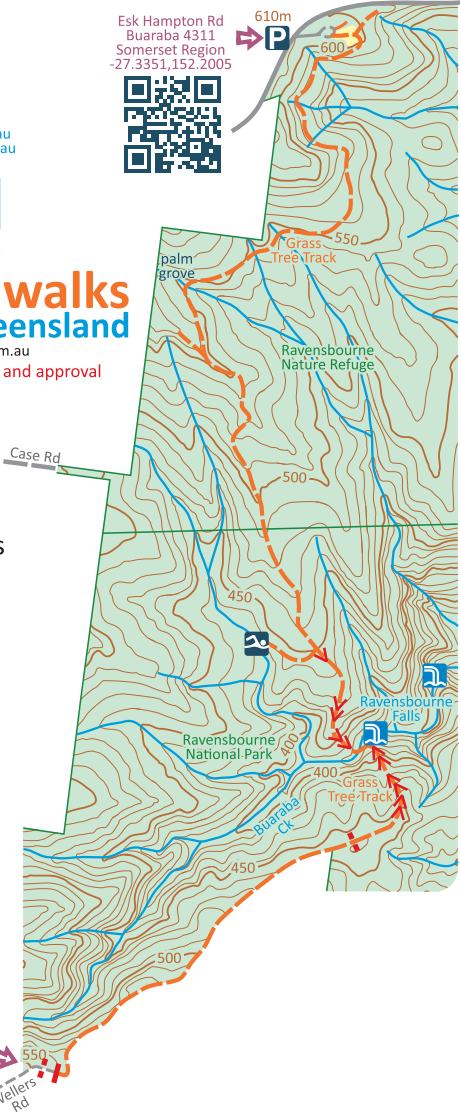

Esk Hampton Rd
Buaraba 4311
Somerset Region
-27.3351,152.2005

map created by
Mark Roberts
www.markroberts.id.au
mark@markroberts.id.au
0404 50 99 24

**MARK'S
MAPS'16**

for a future edition of

Family Bushwalks in South East Queensland

www.familybushwalks.com.au

Draft subject to groundtruthing and approval
2016/12/26

Ravensbourne Falls

m 100 200 300 400 500
Scale 1:25,000 (1cm = 250m)

end Wellers Rd
Palmtree 4352
Toowoomba Region
-27.3659,152.1913

Wellers Rd