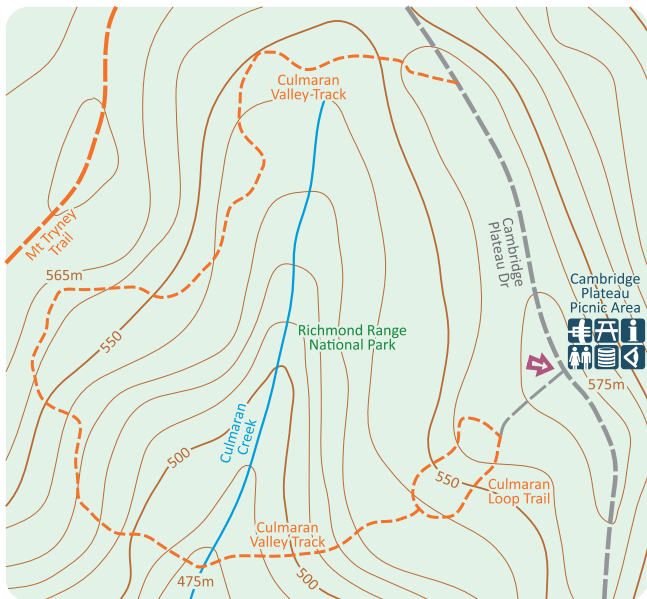

# Richmond Range National Park Culmaran Valley

m 50 100 150 200 250  
Scale 1:10,000 (1cm = 100m)

-  Culmaran Valley Track  
2.5km
-  Culmaran Loop Trail  
400m

Cambridge Plateau Dr  
Cambridge Plateau 2469  
Kyogle Shire NSW  
-28.8069,152.7433