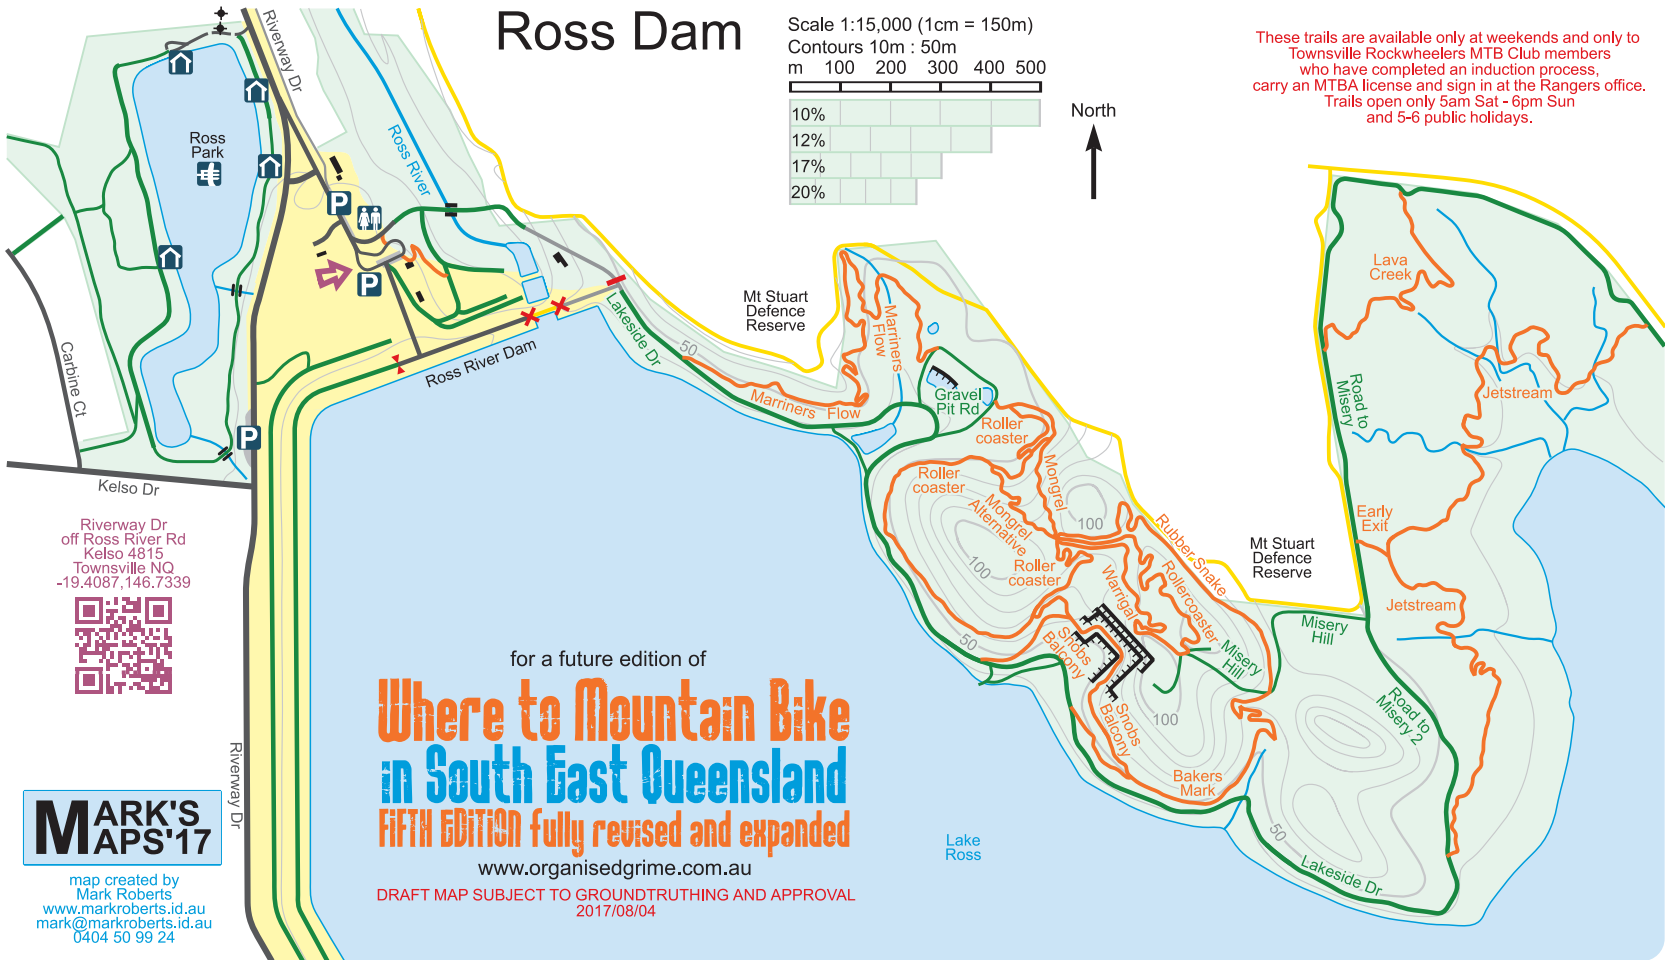

Ross Dam

Scale 1:15,000 (1cm = 150m)
Contours 10m : 50m
m 100 200 300 400 500

These trails are available only at weekends and only to Townsville Rockwheelers MTB Club members who have completed an induction process, carry an MTBA license and sign in at the Rangers office. Trails open only 5am Sat - 6pm Sun and 5-6 public holidays.

Riverway Dr
off Ross River Rd
Kelso 4815
Townsville NQ
-19.4087, 146.7339

Riverway Dr

for a future edition of
**Where to Mountain Bike
in South East Queensland**
FIFTH EDITION fully revised and expanded

www.organisedgrime.com.au

DRAFT MAP SUBJECT TO GROUNDTRUTHING AND APPROVAL
2017/08/04

**MARK'S
MAPS'17**

map created by
Mark Roberts
www.markroberts.id.au
mark@markroberts.id.au
0404 50 99 24