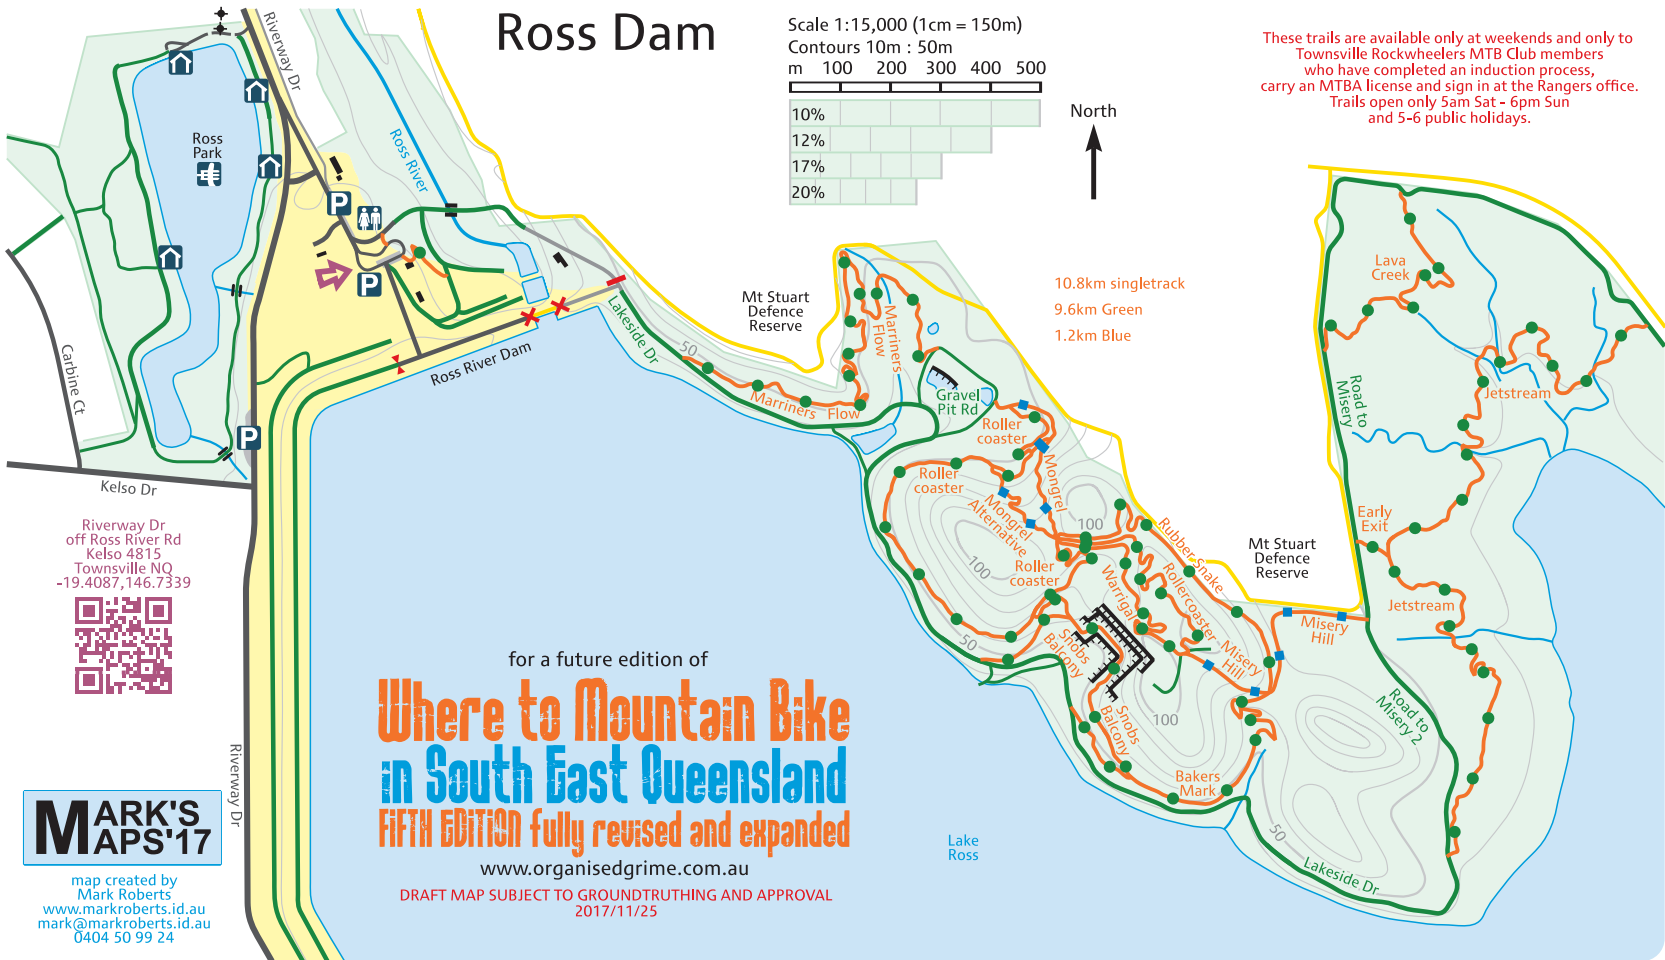

Ross Dam

Scale 1:15,000 (1cm = 150m)

Contours 10m : 50m

m 100 200 300 400 500

North

These trails are available only at weekends and only to Townsville Rockwheelers MTB Club members who have completed an induction process, carry an MTBA license and sign in at the Rangers office. Trails open only 5am Sat - 6pm Sun and 5-6 public holidays.

for a future edition of

**Where to Mountain Bike
in South East Queensland**
FIFTH EDITION fully revised and expanded

www.organisedgrime.com.au

DRAFT MAP SUBJECT TO GROUNDTRUTHING AND APPROVAL
2017/11/25

Riverway Dr
off Ross River Rd
Kelso 4815
Townsville NQ
-19.4087,146.7339

**MARK'S
MAPS'17**

map created by
Mark Roberts
www.markroberts.id.au
mark@markroberts.id.au
0404 50 99 24