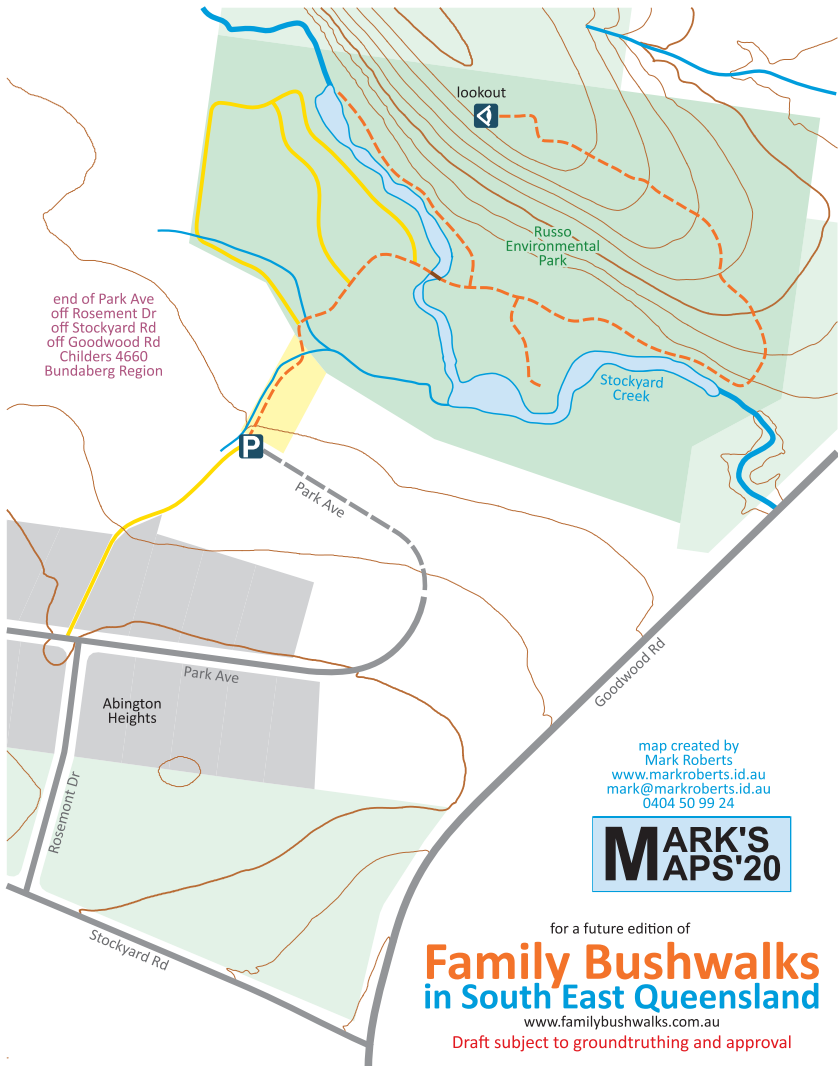

Russo Environmental Park

m 50 100 150 200 250
Scale 1:7,500 (1cm = 75m)

end of Park Ave
off Rosement Dr
off Stockyard Rd
off Goodwood Rd
Childers 4660
Bundaberg Region

lookout

Russo
Environmental
Park

Stockyard
Creek

Park Ave

Goodwood Rd

Park Ave

Abington
Heights

Rosemont Dr

Stockyard Rd

map created by
Mark Roberts
www.markroberts.id.au
mark@markroberts.id.au
0404 50 99 24

**MARK'S
MAPS'20**

for a future edition of

**Family Bushwalks
in South East Queensland**

www.familybushwalks.com.au

Draft subject to groundtruthing and approval