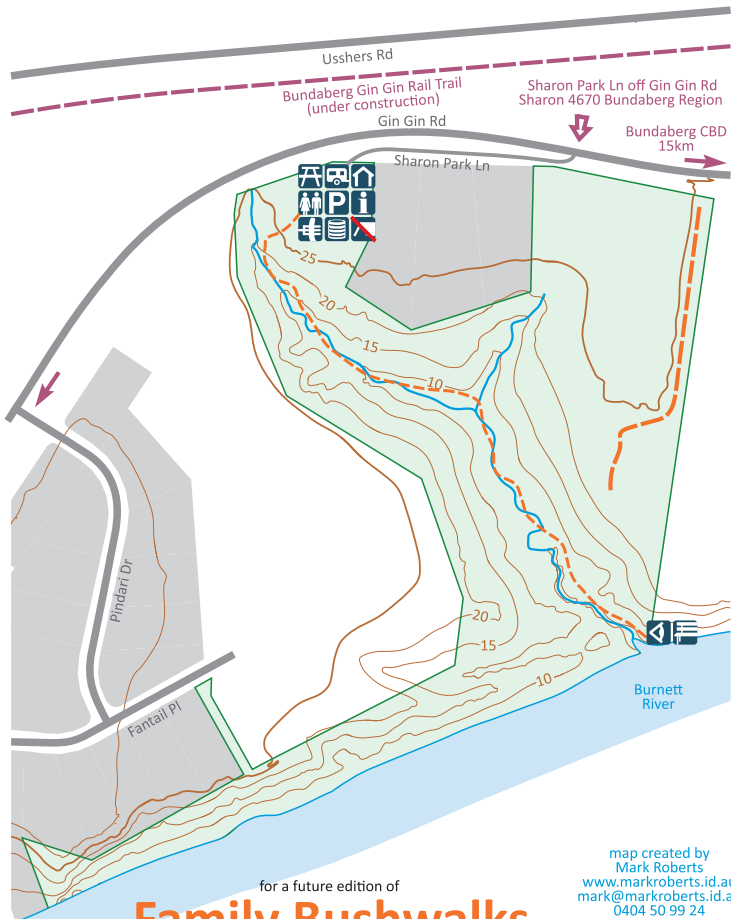

Sharon Gorge (Sharon Nature Park)

m 50 100 150 200 250
Scale 1:7,500 (1cm = 75m)

for a future edition of

Family Bushwalks in South East Queensland

www.familybushwalks.com.au

Draft subject to groundtruthing and approval

map created by
Mark Roberts
www.markroberts.id.au
mark@markroberts.id.au
0404 50 99 24

**MARK'S
MAPS'20**