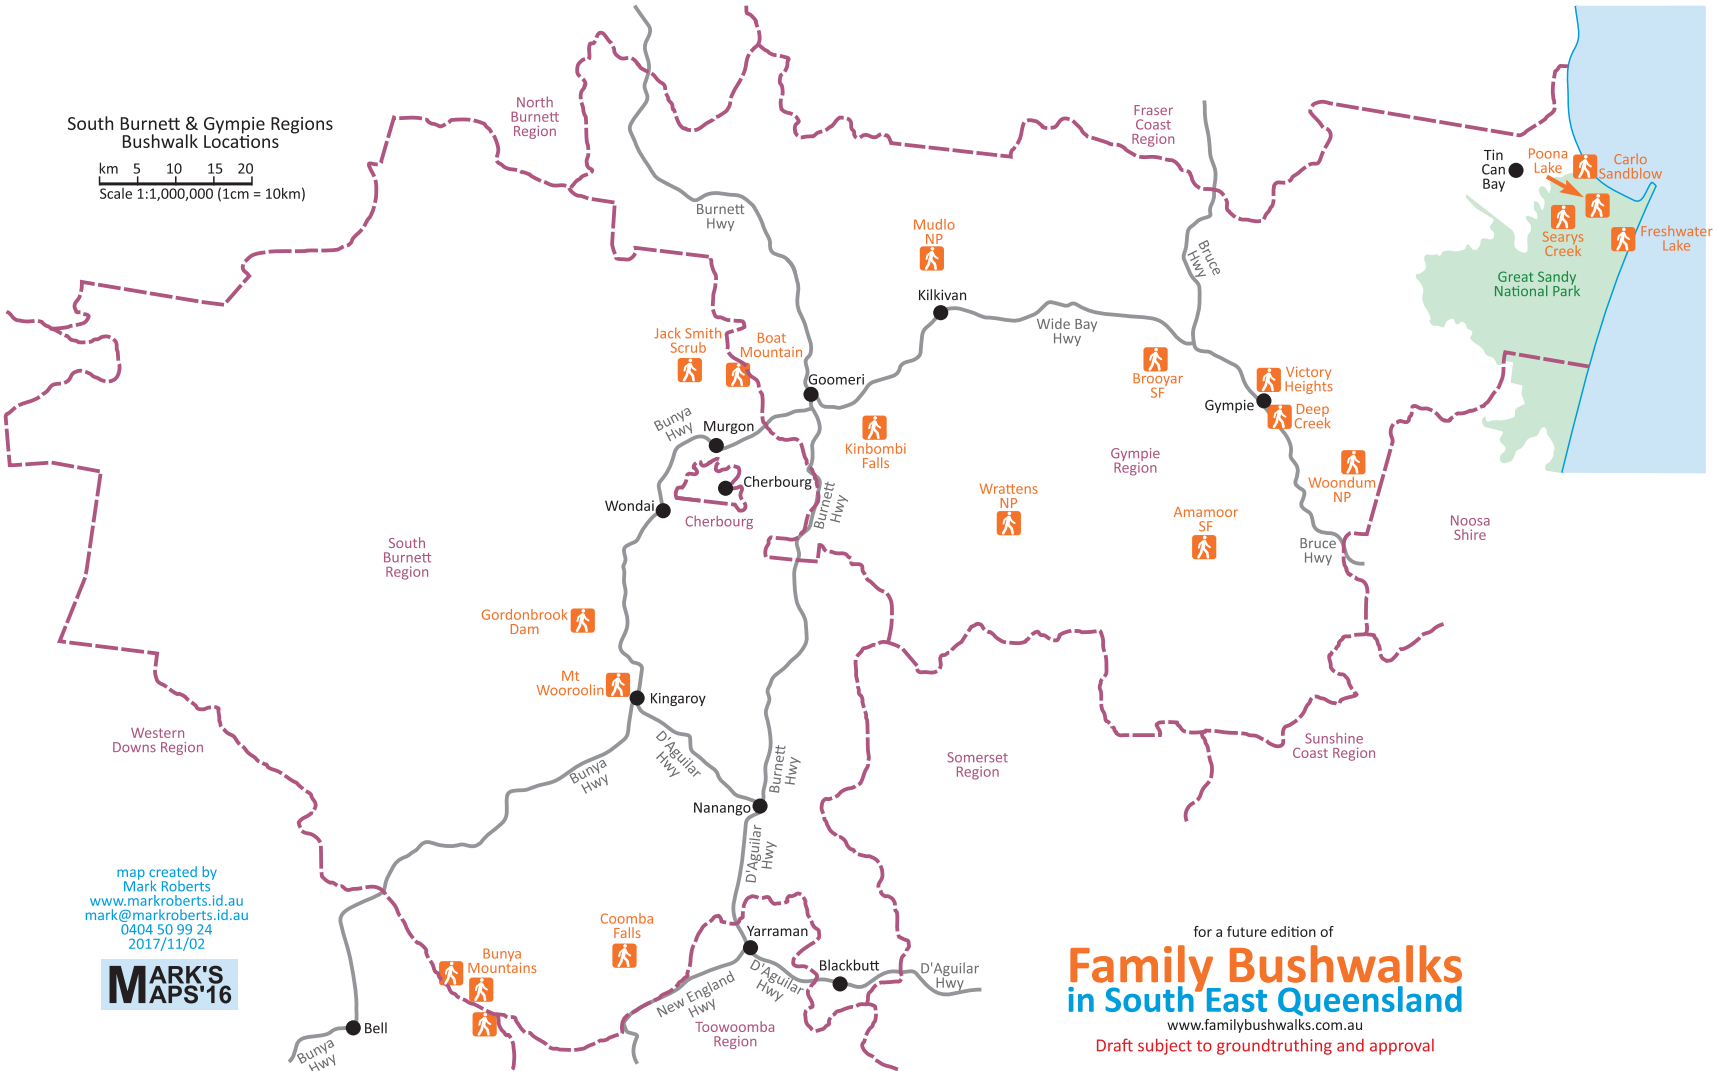

South Burnett & Gympie Regions
Bushwalk Locations

km 5 10 15 20

Scale 1:1,000,000 (1cm = 10km)

map created by
Mark Roberts
www.markroberts.id.au
mark@markroberts.id.au
0404 50 99 24
2017/11/02

**MARK'S
MAPS'16**

for a future edition of
**Family Bushwalks
in South East Queensland**
www.familybushwalks.com.au

Draft subject to groundtruthing and approval