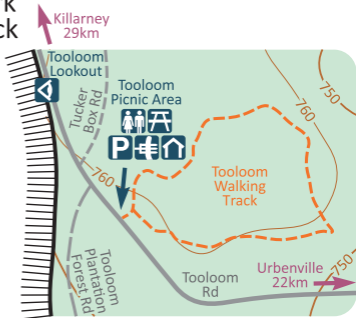

# Tooloom National Park Tooloom Walking Track

m 50 100 150 200 250  
Scale 1:10,000 (1cm = 100m)

 Tooloom Walking Track  
780m little climb

for a future edition of

## Family Bushwalks in South East Queensland

[www.familybushwalks.com.au](http://www.familybushwalks.com.au)

Draft subject to groundtruthing and approval

map created by  
Mark Roberts  
[www.markroberts.id.au](http://www.markroberts.id.au)  
[mark@markroberts.id.au](mailto:mark@markroberts.id.au)  
0404 50 99 24  
2016/11/17

**MARK'S  
MAPS'16**