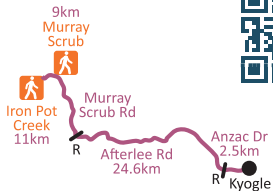

Toonumbar National Park Murray Scrub Walking Track

Murray Scrub Walking Track
7km return 110m climb

Murray Scrub Rd
Toonumbar 2474
Kyogle Shire NSW
-28.5205,152.7675

for a future edition of

Family Bushwalks in South East Queensland

www.familybushwalks.com.au

Draft subject to groundtruthing and approval

map created by
Mark Roberts
www.markroberts.id.au
mark@markroberts.id.au
0404 50 99 24
2016/11/17

**MARK'S
MAPS'16**

Iron Pot Creek
Campground 2km