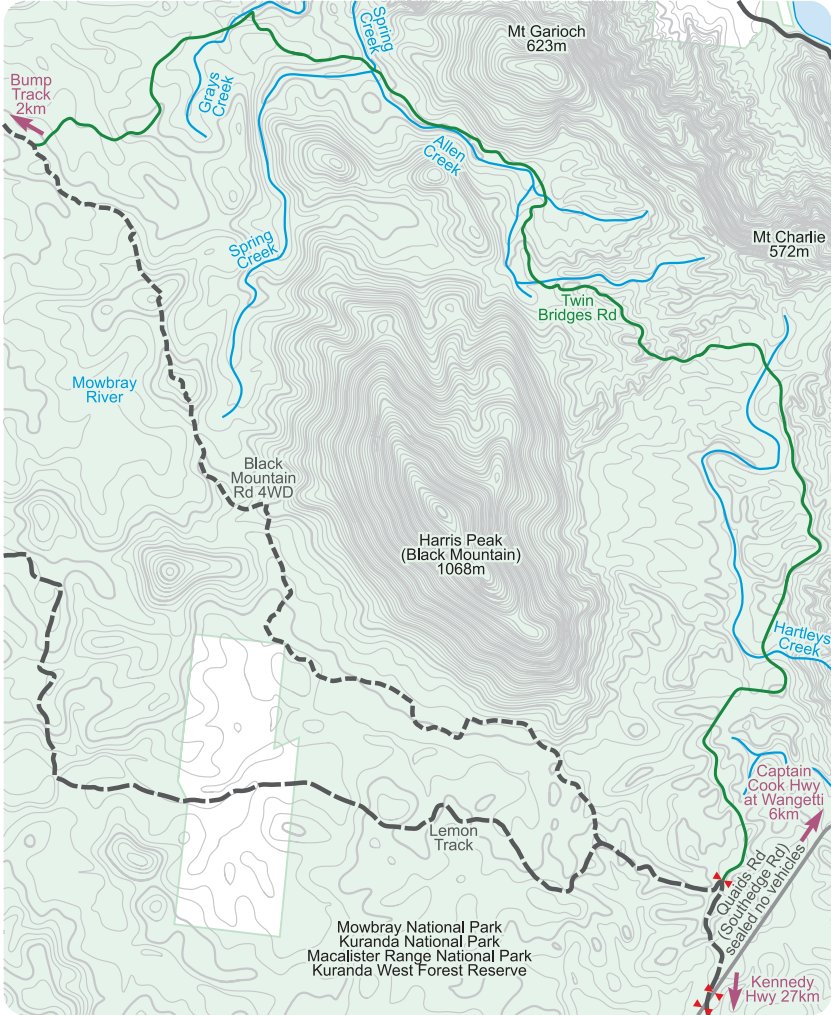

Twin Bridges Road

Twin Bridges Rd 17.3km
Return via Black Mountain Rd 12.5km

Scale 1:75,000 (1cm = 750m)

Contours 10m : 50m

km 0.5 1 1.5 2

North

beware venomous snakes, Stinging Tree, Wait-a-While

for a future edition of

Where to Mountain Bike
in South East Queensland
FIFTH EDITION fully revised and expanded

www.organisedgrime.com.au

DRAFT MAP SUBJECT TO GROUNDTRUTHING AND APPROVAL
2017/07/24

MARK'S
MAPS'17

map created by
Mark Roberts
www.markroberts.id.au
mark@markroberts.id.au
0404 50 99 24