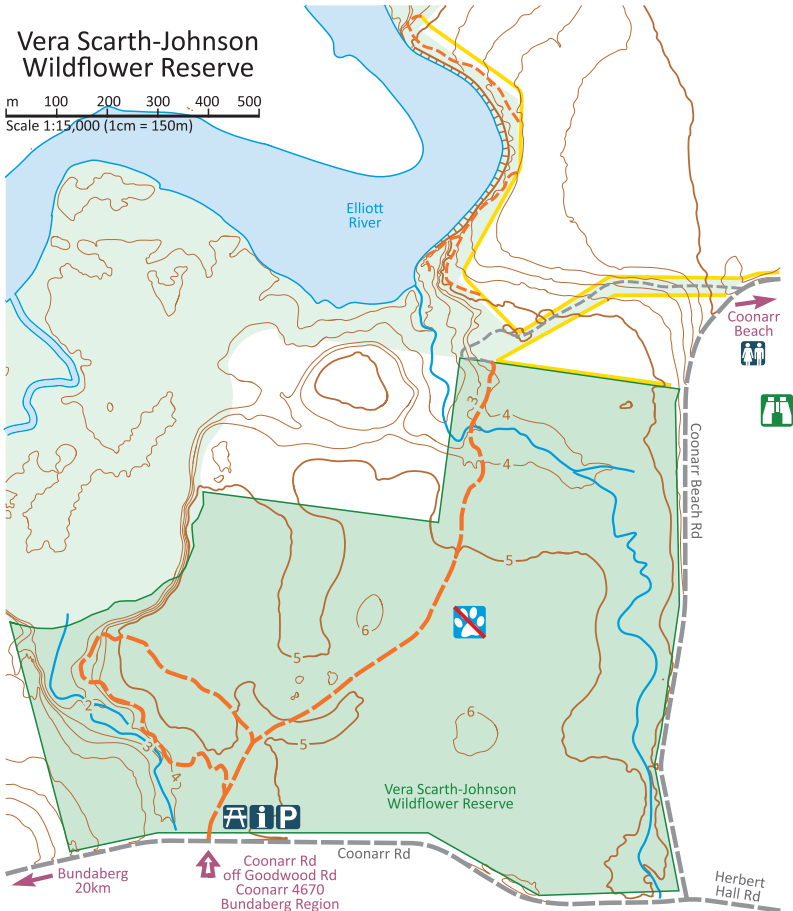

Vera Scarth-Johnson Wildflower Reserve

m 100 200 300 400 500
Scale 1:15,000 (1cm = 150m)

for a future edition of

Family Bushwalks in South East Queensland

www.familybushwalks.com.au

map created by
Mark Roberts
www.markroberts.id.au
mark@markroberts.id.au
0404 50 99 24

MARK'S MAPS'20

Draft subject to groundtruthing and approval