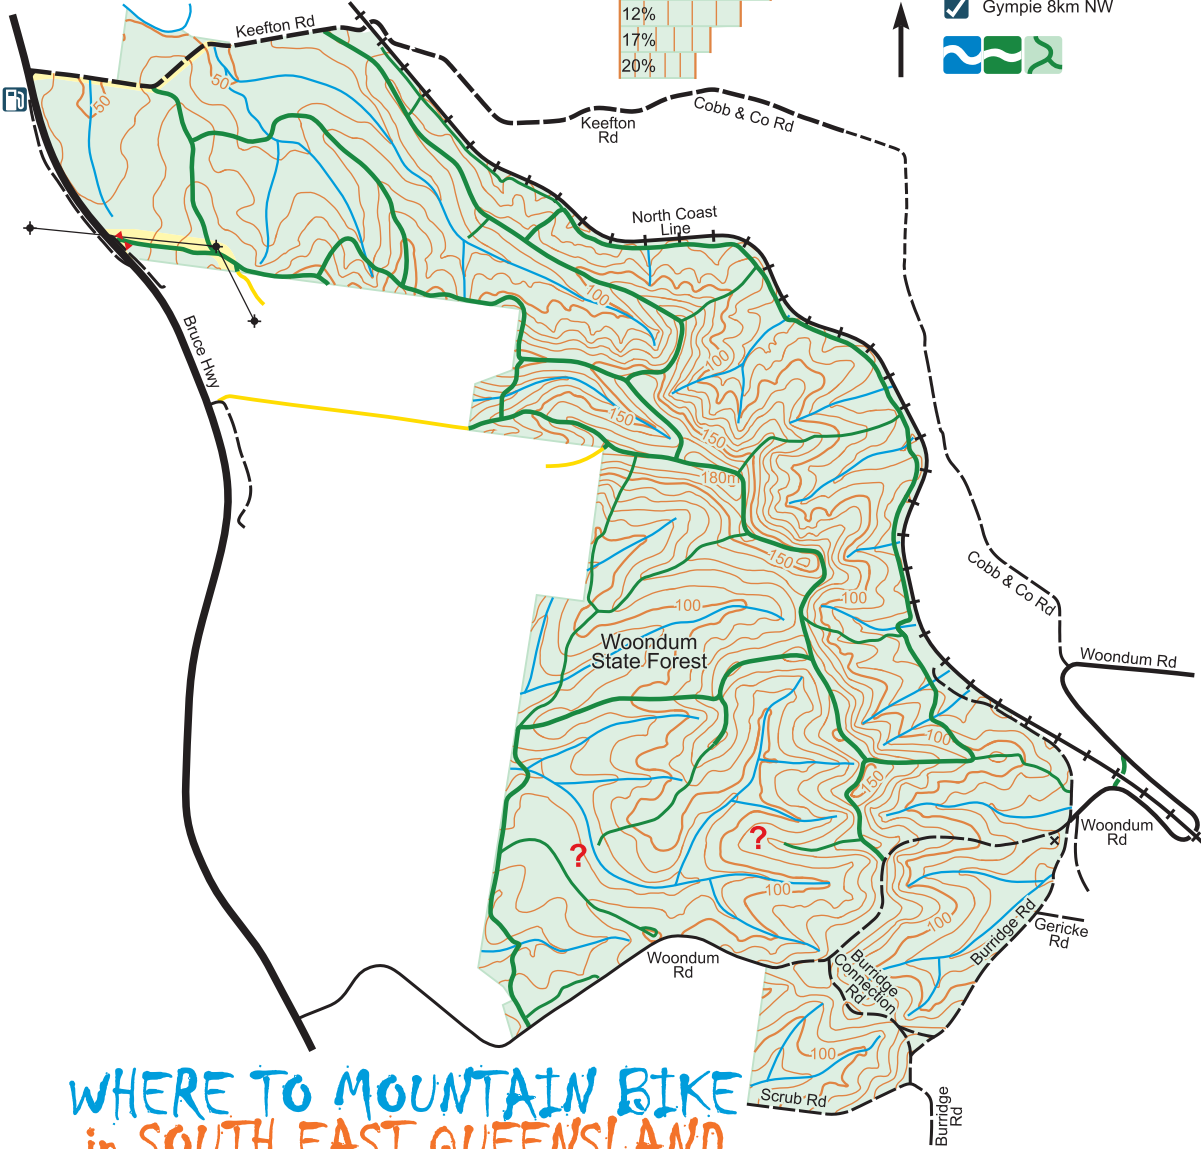

Woondum State Forest

Scale 1:25,000 (1cm = 250m)

Contours 10m : 50m

m 200 400 600 800 1km

- 130m
 - 4.7km²
 - 21km
 - Gympie Hospital 8km NW
 - Gympie 8km NW
-

WHERE TO MOUNTAIN BIKE
in SOUTH EAST QUEENSLAND