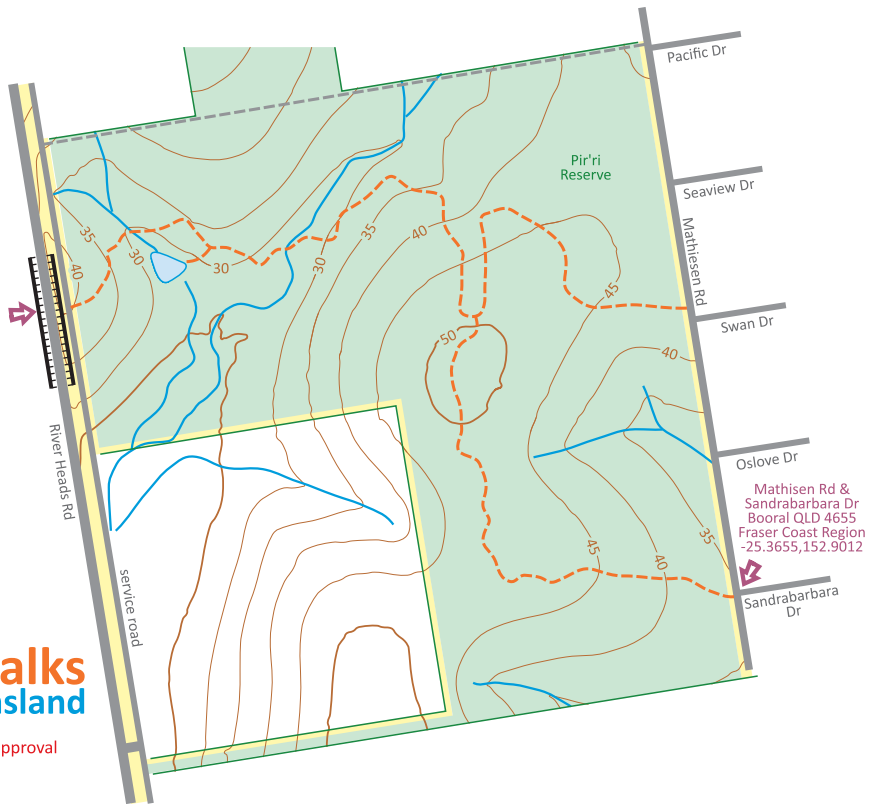

Booral Bush Trails

m 50 100 150 200 250
Scale 1:10,000 (1cm = 100m)

2km trails

204 River Heads Rd
Booral QLD 4655
Fraser Coast Region
-25.3619,152.8924

map created by
Mark Roberts
www.markroberts.id.au
mark@markroberts.id.au
0404 50 99 24
2018/07/08

**MARK'S
MAPS'18**

for a future edition of

Family Bushwalks in South East Queensland

www.familybushwalks.com.au

Draft subject to groundtruthing and approval

Peebles
Place?

Mathisen Rd &
Sandrabarbara Dr
Booral QLD 4655
Fraser Coast Region
-25.3655,152.9012